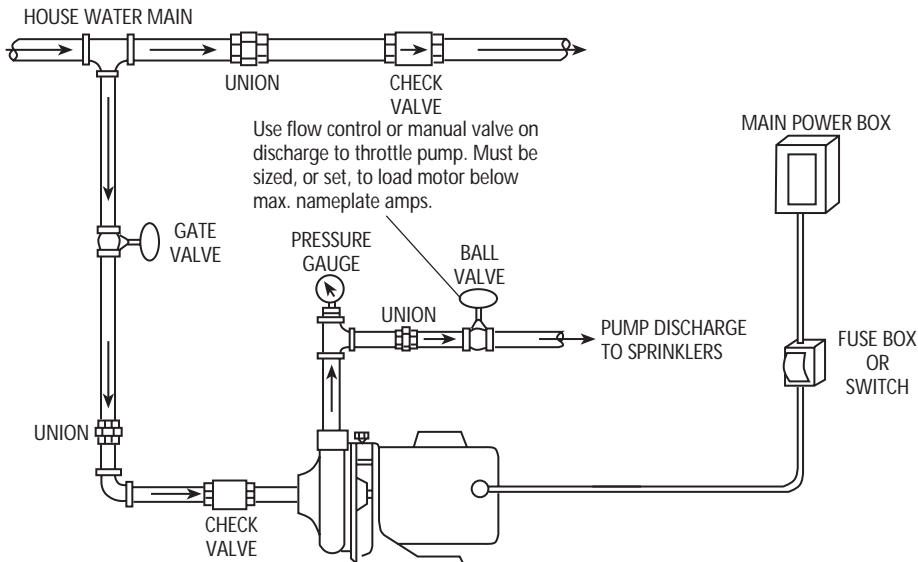

AUTOMATIC OPERATION

MANUAL OPERATION

1175

20

15

35

Goulds Pumps

ITT Industries