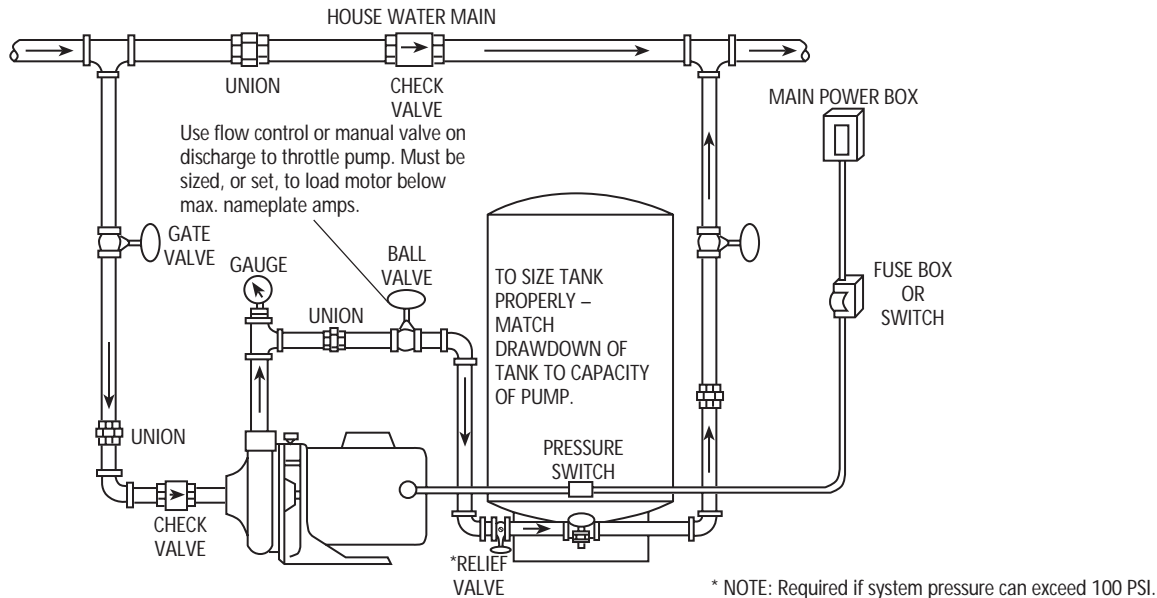

AUTOMATIC OPERATION

MANUAL OPERATION

1175

20

15

35

Goulds Pumps

ITT Industries