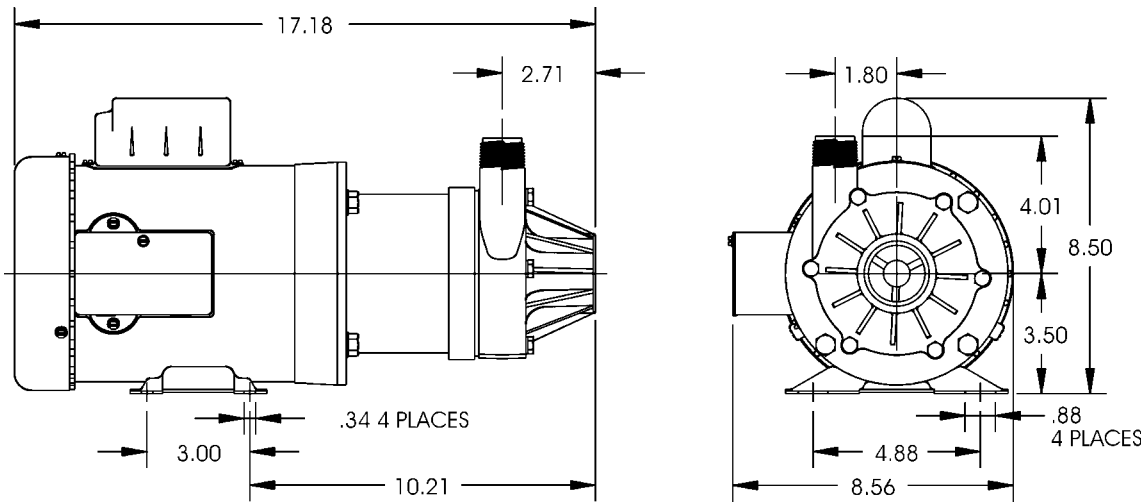

Little Giant Pump Co.

TE-7-MD-HC

NOTE: Designs and dimensions may vary for various reasons (i.e. type of motor). This information should be used as general guide rather than an unqualified guarantee. Specifications are subject to change without prior notice.

Specifications

Model No.	Item No.	Intake	Discharge	Listing(s)	HP	Volts	Hertz	Amps	Watts	Performance (GPH @ Head)					Shut Off		Pwr. Cord (ft)	Weight (Lbs.)
										1'	10'	25'	40'	50'	Feet	PSI		
TE-7-MD-HC	587010	1-1/2" FNPT	1" MNPT	UR/C-CSA	3/4	115	50/60	10.4/11.8	1080/1230	3180	2800	2400	1850	1300	58.9	25.5	N/A	40.00
									1080/1230									
TE-7-MD-HC	587040	1-1/2" FNPT	1" MNPT	UR/C-CSA	3/4	230	50/60	2.4/2.9	1080/1230	3180	2800	2400	1850	1300	58.9	25.5	N/A	40.00
3 Phase						460	50/60	1.2/1.45	1080/1230									
7-MD-HC	587103	1-1/2" FNPT	1" MNPT															8.00