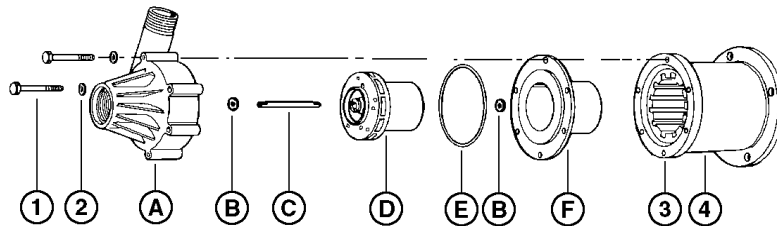

FLOW - LITERS/HOUR

Replacement Parts

ITEM	PART NO.	DESCRIPTION
A	187005	Volute
B	187085	Thrust Washer
C	187056	Shaft
D	187172	Impeller
E	924016	O-Ring
F	187023	Backplate
1	903712	Bolt
2	921050	Washer
3	187121	Drive Magnet
4	187073	Mtg. Bracket