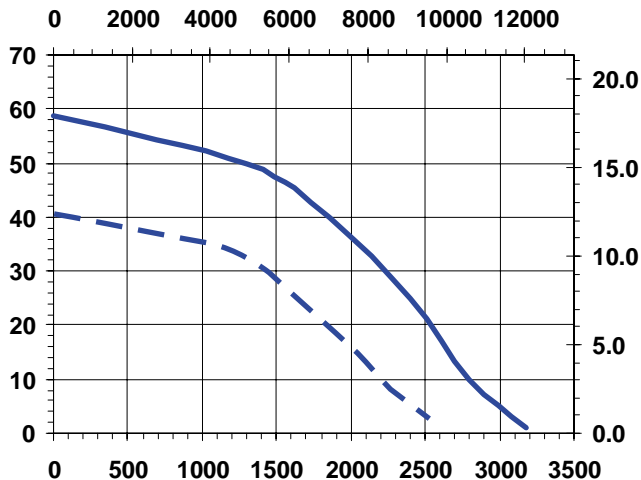

FLOW - LITERS/HOUR

Replacement Parts

ITEM	PART NO.	DESCRIPTION
A	187005	Volute
B	187085	Thrust Washer
C	187056	Shaft
D	187172	Impeller
E	924016	O-Ring
F	187023	Backplate
1	903712	Bolt
2	921050	Washer
3	187121	Drive Magnet
4	187073	Mtg. Bracket

Note: Parts A-F Contact Fluid.