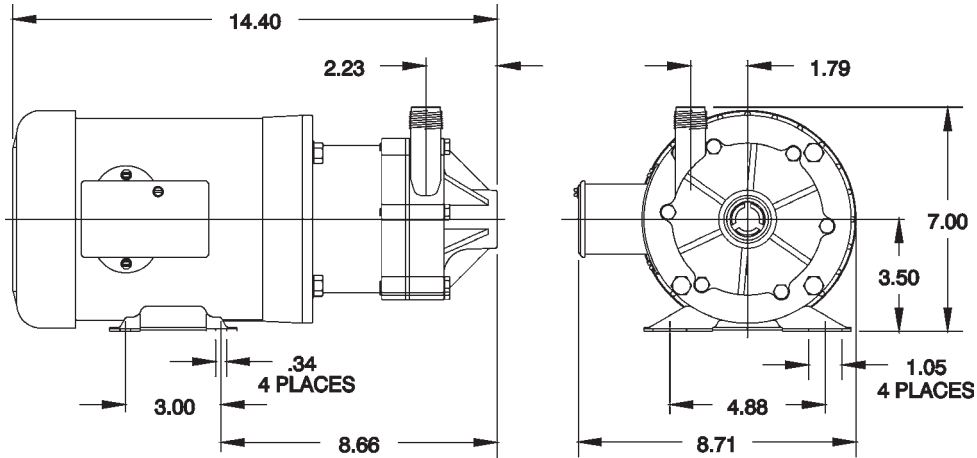

Little Giant Pump Co.

TE-6-MD-SC

NOTE: Designs and dimensions may vary for various reasons (i.e. type of motor). This information should be used as general guide rather than an unqualified guarantee. Specifications are subject to change without prior notice.

Specifications

Model No.	Item No.	Intake	Discharge	Listing(s)	HP	Volts	Hertz	Amps	Watts	Performance (GPH @ Head)					Shut Off Feet	PSI	Pwr. Cord (ft)	Weight (Lbs.)
										5'	10'	20'	30'	40'				
TE-6-MD-SC	586504	1" FNPT	3/4" MNPT	UR/C-CSA	1/2	115	50/60	11.6/9.4	640/835	2280	2200	1900	1700	1300	51	22.1	N/A	29.00
TE-6-MD-SC	586598	1" FNPT	3/4" MNPT														6.90