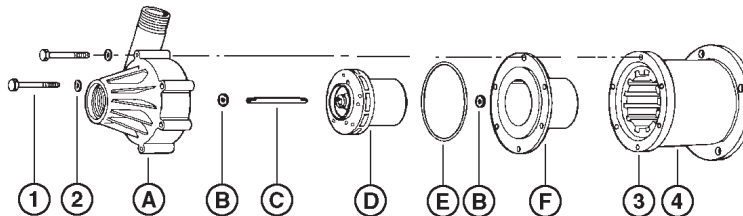

Replacement Parts

ITEM	PART NO.	DESCRIPTION
A	185115	Volute
B	187085	Thrust Washer
C	185100	Shaft
D	185148	Impeller
E	924016	O-Ring
F	185181	Backplate
1	903712	Bolt
2	921050	Washer
3	185172	Drive Magnet
4	185162	Mtg. Bracket