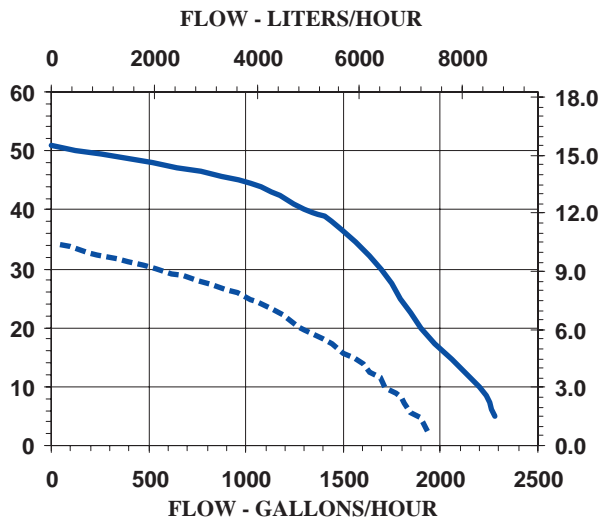

Specifications

Model No.	Item No.	Intake	Discharge	Listing(s)	HP	Volts	Hertz	Amps	Watts	Performance (GPH @ Head)					Shut Off Feet	PSI	Pwr. Cord (ft)	Weight (Lbs.)
										5'	10'	20'	30'	40'				
TE-6-MD-SC	586504	1" FNPT	3/4" MNPT	UR/C-CSA	1/2	115	50/60	11.6/9.4	640/835	2280	2200	1900	1700	1300	51	22.1	N/A	29.00
TE-6-MD-SC	586598	1" FNPT	3/4" MNPT														6.90	