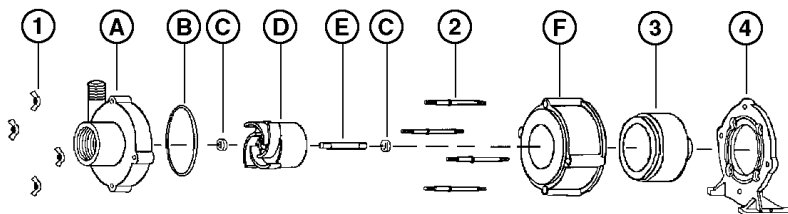

Little Giant Pump Co.

TE-5-MD-HC

NOTE: Designs and dimensions may vary for various reasons (i.e. type of motor). This information should be used as general guide rather than an unqualified guarantee. Specifications are subject to change without prior notice.

Specifications

Model No.	Item No.	Intake	Discharge	Listing(s)	HP	Volts	Hertz	Amps	Watts	Performance (GPH @ Head)					Shut Off Feet	Pwr. PSI	Cord (ft)	Weight (Lbs.)
										1'	3'	6'	9'	15'				
TE-5-MD-HC	584604	1" FNPT	1/2" MNPT	UR/C-CSA	1/8	115	50/60	2.3/3.0	220/325	1200	1150	1090	1020	885	29.3	12.7	6	28.00
								230	50/60	1.3/1.4	220/325	1200	1150	1090	1020	885	29.3	12.7
TE-5-MD-HC	584698	1" FNPT	1/2" MNPT															7.00

Replacement Parts

ITEM	PART NO.	DESCRIPTION
A	183066	Volute
B	924008	O-Ring
C	921077	Thrust Washer
D	182141	Impeller
E	180057	Shaft
F	182006	Housing
1	920003	Wing Nut
2	911403	Stud, Collared
3	183602	Drive Magnet