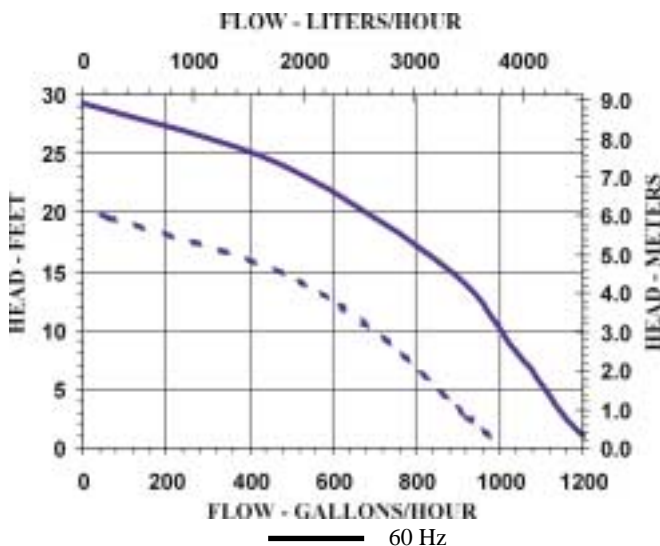

Little Giant Pump Co.

TE-5-MD-HC

NOTE: Designs and dimensions may vary for various reasons (i.e. type of motor). This information should be used as general guide rather than an unqualified guarantee. Specifications are subject to change without prior notice.

Specifications

Model No.	Item No.	Intake	Discharge	Listing(s)	HP	Volts	Hertz	Amps	Watts	Performance (GPH @ Head)					Shut Off Feet	Pwr. PSI	Cord (ft)	Weight (Lbs.)
										1'	3'	6'	9'	15'				
TE-5-MD-HC	584604	1" FNPT	1/2" MNPT	UR/C-CSA	1/8	115	50/60	2.3/3.0	220/325	1200	1150	1090	1020	885	29.3	12.7	6	28.00
								230	50/60	1.3/1.4	220/325	1200	1150	1090	1020	885	29.3	12.7
TE-5-MD-HC	584698	1" FNPT	1/2" MNPT															7.00

Replacement Parts

ITEM	PART NO.	DESCRIPTION
A	183066	Volute
B	924008	O-Ring
C	921077	Thrust Washer
D	182141	Impeller
E	180057	Shaft
F	182006	Housing
1	920003	Wing Nut
2	911403	Stud, Collared
3	183602	Drive Magnet

Note: Parts A-F Contact Fluid.