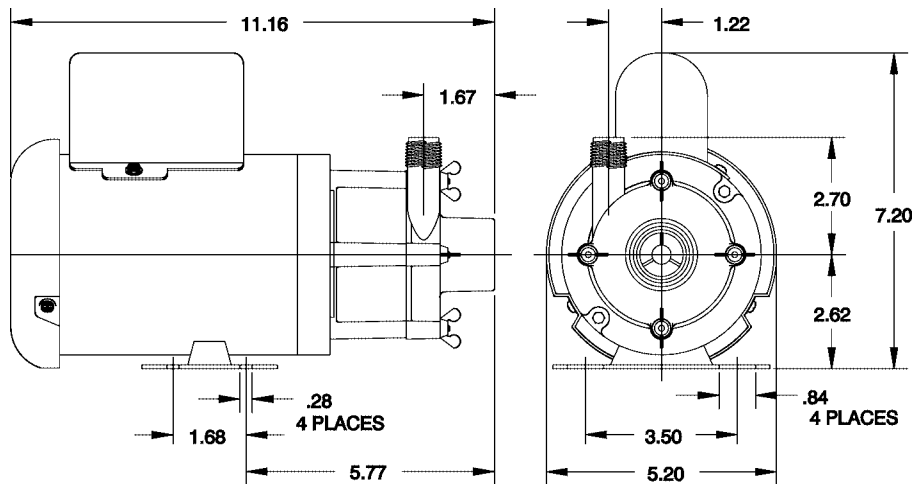

Little Giant Pump Co.

TE-5-MD-HC