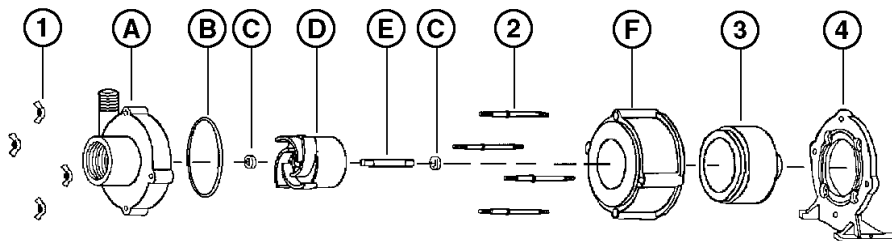

FLOW - LITERS/HOUR

Replacement Parts

ITEM	PART NO.	DESCRIPTION
A	180079	Volute
B	924007	O-Ring
C	921067	Thrust Washer
D	181165	Impeller
E	180058	Shaft
F	180004	Housing
1	920003	Wing Nut
2	911403	Stud, Collared
3	180602	Drive Magnet
4	180031	Mtg. Bracket