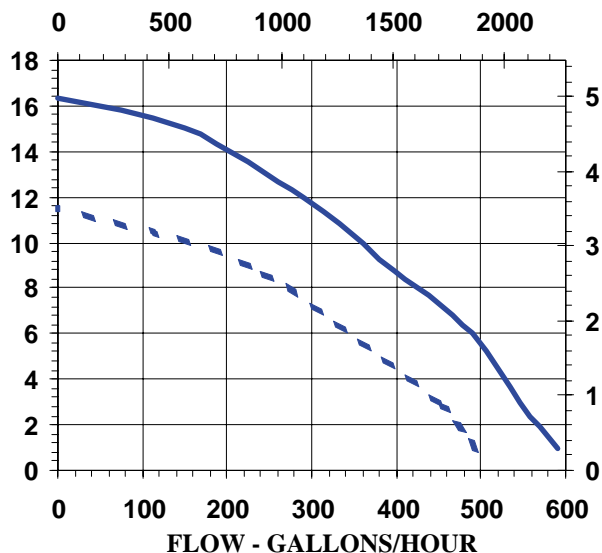

FLOW - LITERS/HOUR

Replacement Parts

ITEM	PART NO.	DESCRIPTION
A	180079	Volute
B	924007	O-Ring
C	921067	Thrust Washer
D	181165	Impeller
E	180058	Shaft
F	180004	Housing
1	920003	Wing Nut
2	911403	Stud, Collared
3	180602	Drive Magnet
4	180031	Mtg. Bracket

Note: Parts A-F Contact Fluid.