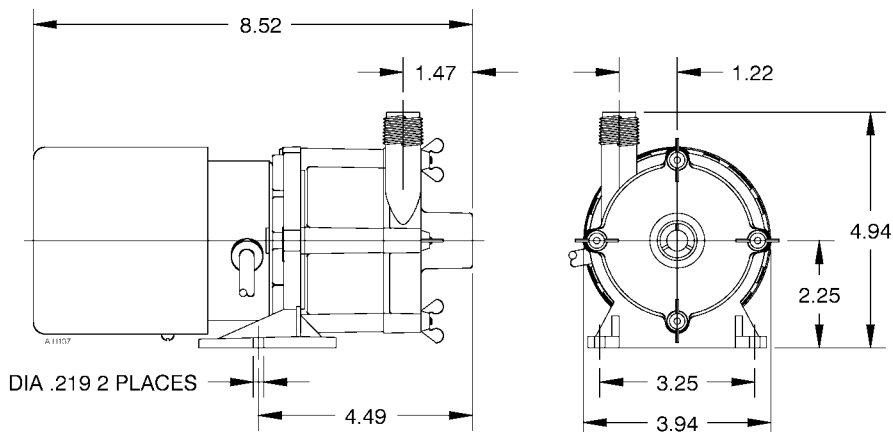

Little Giant Pump Co.

TE-3-MD

NOTE: Designs and dimensions may vary for various reasons (i.e. type of motor). This information should be used as general guide rather than an unqualified guarantee. Specifications are subject to change without prior notice.

Specifications

Model No.	Item No.	Intake	Discharge	Listing(s)	HP	Volts	Hertz	Amps	Watts	Performance (GPH @ Head)					Shut Off		Pwr. Cord (ft)	Weight (Lbs.)
										1'	3'	6'	9'	15"	Feet	PSI		
TE-3-MD	581012	1/2" FNPT	1/2" MNPT	UR/C-CSA	1/20	230	50/60	1.1/.8	135/115	590	545	490	390	150	16.3	7.1	6	8.00