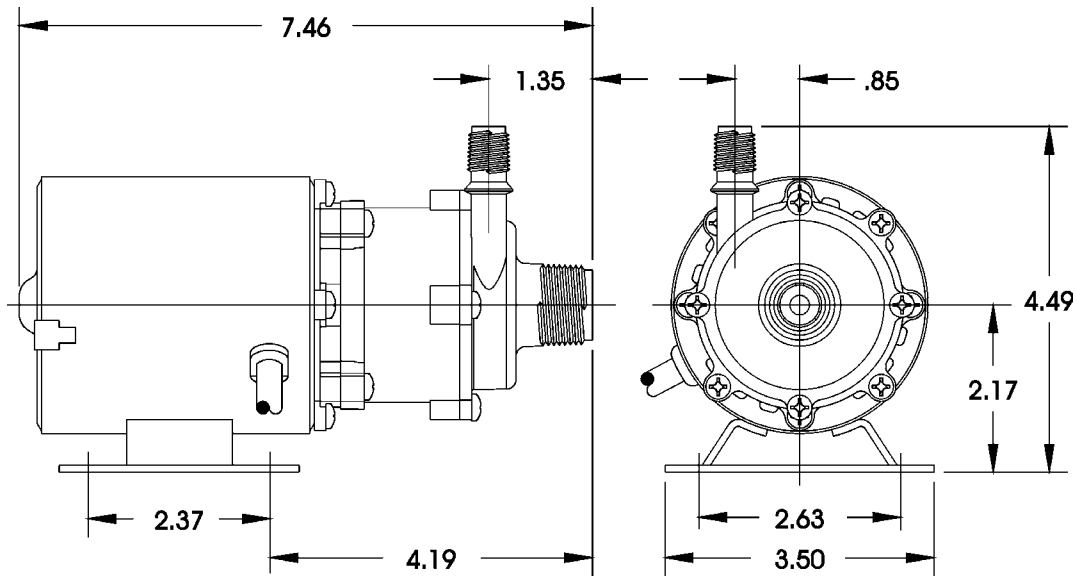

1.5-MDI-SC

NOTE: Designs and dimensions may vary for various reasons (i.e. type of motor). This information should be used as general guide rather than an unqualified guarantee. Specifications are subject to change without prior notice.

Specifications

Model No.	Item No.	Intake Size	Discharge Size	Listings	HP	Volts	Hz	Amps	Watts	Performance (GPH @ Head)				Shut Off		Pwr. Cord (ft.)	Weight (lbs.)
										1'	3'	5'	8'	Feet	PSI		
1.5-MDI-SC	589201	3/4" MNPT/ 3/8" FNPT	1/4" MNPT	UR/C-CSA	1/35	115	60	1.1	88	325	300	260	200	12.5	5.4	6	4.25