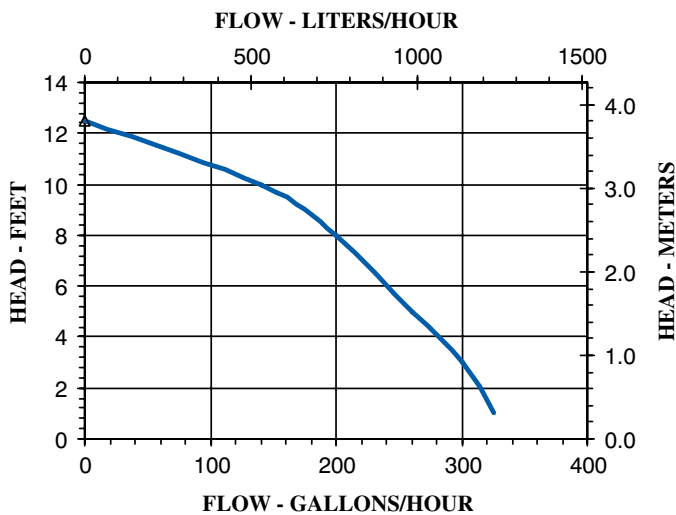

Construction

ITEM	PART NO.	DESCRIPTION
A	189001	Volute
B	924132	O-Ring
C	921077	Thrust Washer
D	189010	Impeller
E	189042	Shaft
F	189047	Housing
1	901434	Screw
2	902443	Screw
3	189023	Drive Magnet
4	189046	Mtg. Bracket

LittleGIANT®

PO Box 12010 • Oklahoma City, OK 73157

Phone: 800.701.7894 • Fax: 800.701.8046

E-mail: customerservice@littlegiant.com

Form 995750 — 02/2001