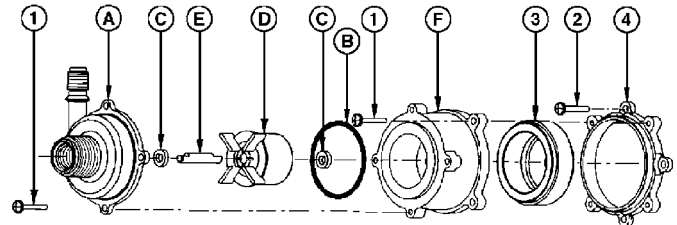

The Little Giant 1.5-MDI-SC series features leakproof, seal-less magnetic drives and are designed for in-line, non-submersible use. Volute, magnet housing and impeller are glass-filled polypropylene for excellent chemical resistance. Ceramic shaft and thrust washers are 99.5% pure alumina for excellent wear and trouble-free service. Pumping heads are easily rotated, cleaned or serviced with no special tools required. Spindle shaft is supported at both ends to prevent impeller damage during start-up and stop of pump.

## Construction

ITEM	PART NO.	DESCRIPTION
A	189001	Volute
B	924132	O-Ring
C	921077	Thrust Washer
D	189010	Impeller
E	189042	Shaft
F	189047	Housing
1	901434	Screw
2	902443	Screw
3	189023	Drive Magnet
4	189046	Mtg. Bracket