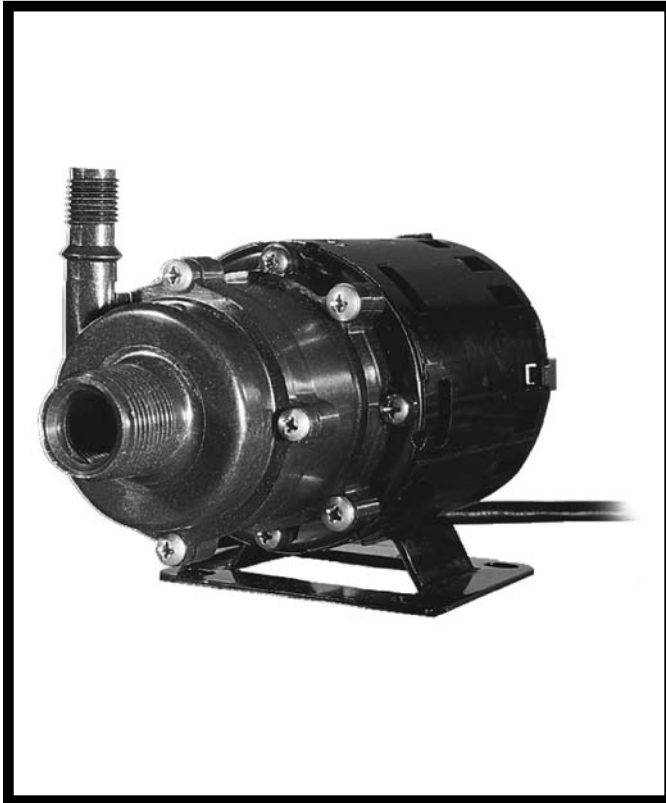

## 1.5-MDI-SC

### Features

- Thermally protected, open, fan-cooled motor
- Sleeve bearings
- 6' power cord with 3-prong plug
- Specific gravity to 1.1
- Fluid temperature to 150°F
- Ambient air temperature to 77°F

**NOTE:** Consult your local distributor or the factory for applications with higher ambient temperatures, specific gravities and viscosities

### Construction

- Volute — Glass-filled polypropylene
- Magnet Housing — Glass-filled polypropylene
- Impeller — Glass-filled polypropylene
- Shaft — Ceramic
- Thrust Washers — Ceramic
- O-Ring — Viton®

The Little Giant 1.5-MDI-SC series features leakproof, seal-less magnetic drives and are designed for in-line, non-submersible use. Volute, magnet housing and impeller are glass-filled polypropylene for excellent chemical resistance. Ceramic shaft and thrust washers are 99.5% pure alumina for excellent wear and trouble-free service. Pumping heads are easily rotated, cleaned or serviced with no special tools required. Spindle shaft is supported at both ends to prevent impeller damage during start-up and stop of pump.