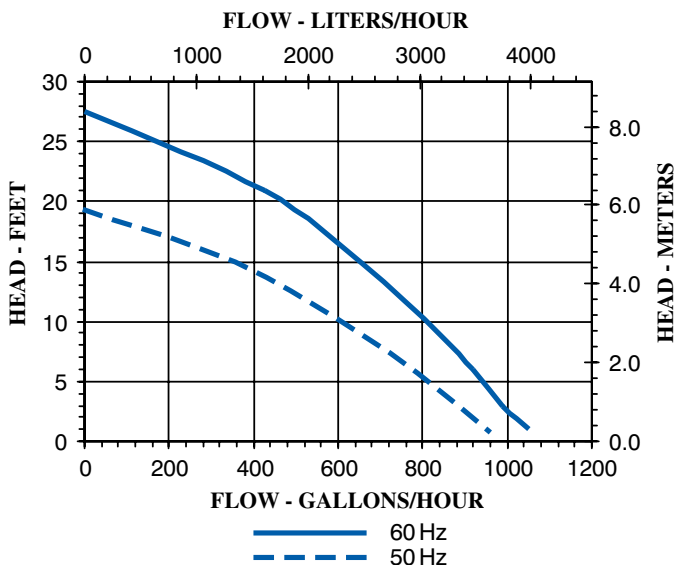

Replacement Parts

ITEM	PART NO.	DESCRIPTION
A	183065	Volute
B	924007	O-ring
C	921077	Thrust washer
D	183139	Impeller
E	180057	Shaft
F	182005	Housing
1	920003	Wing nut
2	911403	Stud, collared
3	183602	Drive magnet
4	183031	Mounting Bracket

NOTE: Parts A-F contact fluid

Little GIANT

PO Box 12010 • Oklahoma City, OK 73157
Phone: 800.701.7894 • Fax: 800.701.8046
E-mail: customerservice@littlegiant.com