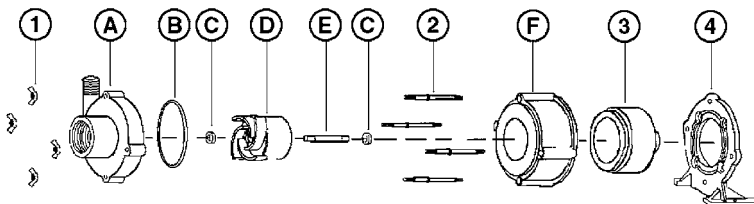

### Construction

- Volute — Glass-filled polypropylene
- Housing — Glass-filled polypropylene
- Impeller — Glass-filled polypropylene
- Shaft — Ceramic
- Thrust Washers — Ceramic
- O-Ring — Nitrile

The Little Giant MD-SC series features leakproof, seal-less magnetic drives and are designed for in-line, non-submersible use. Volute, magnet housing and impeller are glass-filled polypropylene for excellent chemical resistance. Ceramic shaft and thrust washers are 99.5% pure alumina for excellent wear and trouble-free service. Pumping heads are easily rotated, cleaned or serviced with no special tools required. Spindle shaft is supported at both ends to prevent impeller damage during start-up and stop of pump.

## Specifications

Model No.	Item No.	Intake Size	Discharge Size	Listing(s)	HP	Volts	Hertz	Amps	Watts	Performance (GPH @ Head)					Shut Off		Power Cord (ft.)	Weight (lbs.)
										1'	3'	6'	9'	15'	Feet	PSI		
5-MD-SC	583503	1" FNPT	1/2" MNPT	UR/C-CSA	1/8	115	50/60	2.0	208	1050	990	920	840	655	27.5	11.9	6	9.25
5-MD-SC	583513	1" FNPT	1/2" MNPT	UR/C-CSA	1/8	230	50/60	1.0/1.1	200/240	1050	990	920	840	655	27.5	11.9	6	9.25
5-MD-SC	583598	1" FNPT	1/2" MNPT															2.00