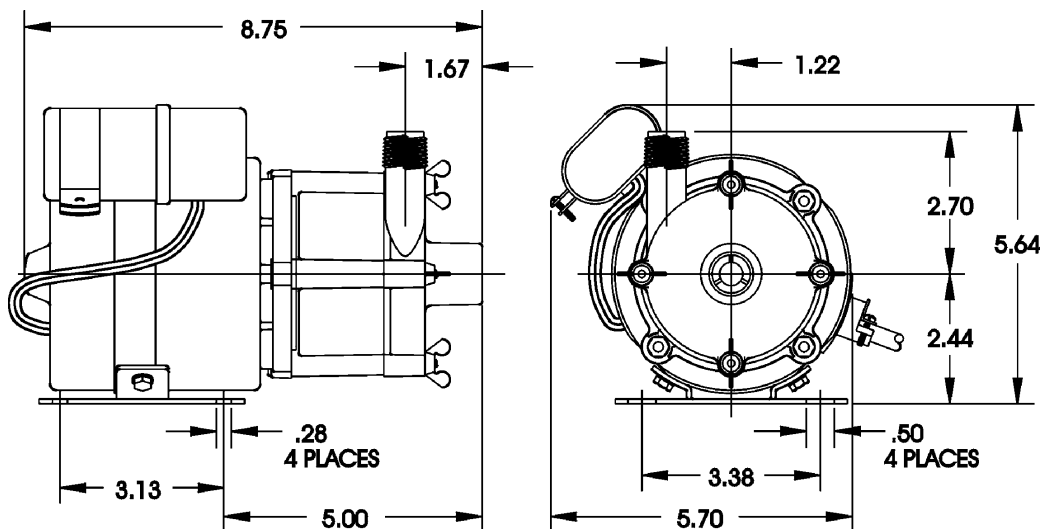

5-MD-SC

NOTE: Designs and dimensions may vary for various reasons (i.e. type of motor). This information should be used as general guide rather than an unqualified guarantee. Specifications are subject to change without prior notice.

Specifications

Model No.	Item No.	Intake Size	Discharge Size	Listing(s)	HP	Volts	Hertz	Amps	Watts	Performance (GPH @ Head)					Shut Off		Power Cord (ft.)	Weight (lbs.)
										1'	3'	6'	9'	15'	Feet	PSI		
5-MD-SC	583503	1" FNPT	1/2" MNPT	UR/C-CSA	1/8	115	50/60	2.0	208	1050	990	920	840	655	27.5	11.9	6	9.25
5-MD-SC	583513	1" FNPT	1/2" MNPT	UR/C-CSA	1/8	230	50/60	1.0/1.1	200/240	1050	990	920	840	655	27.5	11.9	6	9.25
5-MD-SC	583598	1" FNPT	1/2" MNPT															2.00