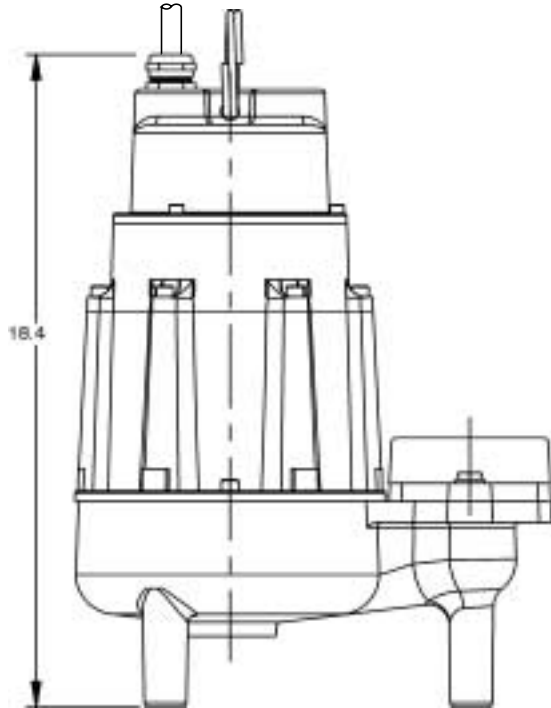

Little Giant Pump Co.

20S SERIES SEWAGE EJECTOR PUMP

20S - CIM