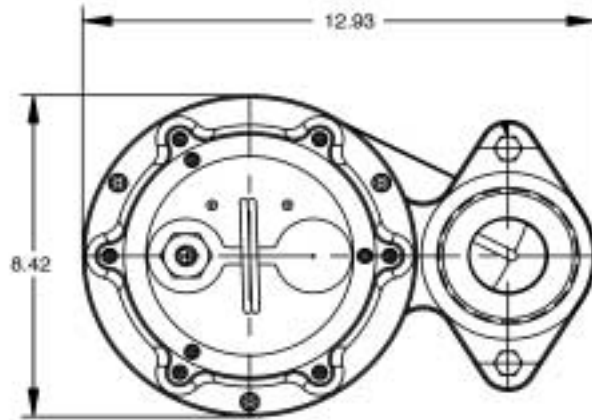

#### Features

- Handles liquids and solid waste materials up to 2" diameter.
- Cast iron pump housing with protective epoxy coating for corrosion resistance
- Oil-filled motor housing for lifetime lubrication and rapid heat dissipation
- Stainless steel screws, bolts and seal assembly
- Mechanical seal (stainless steel spring, nitrile parts, carbon and ceramic faces) for long life and reliability
- 2 HP ball bearing motor
- Exclusion seal
- Thermal overload protection on single phase units
- Capacitor & power cord isolated from oil-filled motor housing for ease of field maintenance
- Brass impeller

### Specifications

MODEL NO.	ITEM NO.	LIST/CERT.	HP	VOLTS	Hz	Ph	AMPS R	MOTOR RPM	PUMP PERFORMANCE (Gallons Per Minute @ Height)						DISCH. SIZE (Dia. In.)	SHUT OFF (Ft.)	CRD LGTH (Ft.)	WEIGHT (Lbs.)	DIMENSIONS H x L x W (In.)	
									10'	20'	30'	40'	50'	60'						
20S-CIM	520100	UL/CSA	2	230	60	1	17.5	2900	205	168	140	115	90	70	3" FNPT	77	33.3	20	96	19.1 x 13.0 x 8.42
20S-CIM	520130	UL/CSA	2	230	60	1	17.5	2900	205	168	140	115	90	70	3" FNPT	77	33.3	30	98	19.1 x 13.0 x 8.42
20S-CIM	520125	UL/CSA	2	200-208	60	3*	14.5	3100	205	168	140	115	90	70	3" FNPT	77	33.3	20	96	19.1 x 13.0 x 8.42
20S-CIM	520150	UL/CSA	2	230	60	3*	12.6	3100	205	168	140	115	90	70	3" FNPT	77	33.3	20	96	19.1 x 13.0 x 8.42
20S-CIM	520175	UL/CSA	2	460	60	3*	6.1	3200	205	168	140	115	90	70	3" FNPT	77	33.3	20	96	19.1 x 13.0 x 8.42