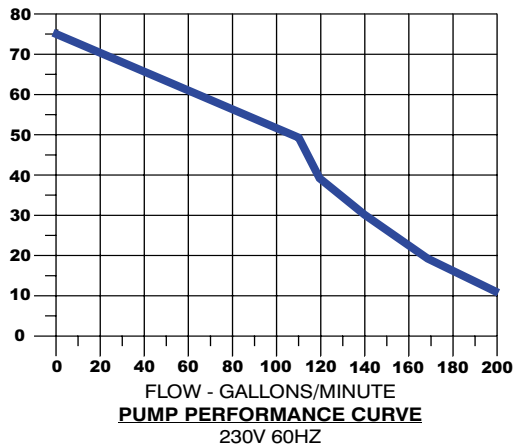

Specifications

MODEL NO.	ITEM NO.	LIST/CERT.	HP	VOLTS	Hz	Ph	AMPS R	MOTOR RPM	PUMP PERFORMANCE (Gallons Per Minute @ Height)						DISCH. SIZE (Dia. In.)	SHUT OFF (Ft.)	CRD LGTH (Ft.)	WEIGHT (Lbs.)	DIMENSIONS H x L x W (In.)	
									10'	20'	30'	40'	50'	60'						
20S-CIM	520100	UL/CSA	2	230	60	1	17.5	2900	205	168	140	115	90	70	3" FNPT	77	33.3	20	96	19.1 x 13.0 x 8.42
20S-CIM	520130	UL/CSA	2	230	60	1	17.5	2900	205	168	140	115	90	70	3" FNPT	77	33.3	30	98	19.1 x 13.0 x 8.42
20S-CIM	520125	UL/CSA	2	200-208	60	3*	14.5	3100	205	168	140	115	90	70	3" FNPT	77	33.3	20	96	19.1 x 13.0 x 8.42
20S-CIM	520150	UL/CSA	2	230	60	3*	12.6	3100	205	168	140	115	90	70	3" FNPT	77	33.3	20	96	19.1 x 13.0 x 8.42
20S-CIM	520175	UL/CSA	2	460	60	3*	6.1	3200	205	168	140	115	90	70	3" FNPT	77	33.3	20	96	19.1 x 13.0 x 8.42

*3 phase pumps require control panel