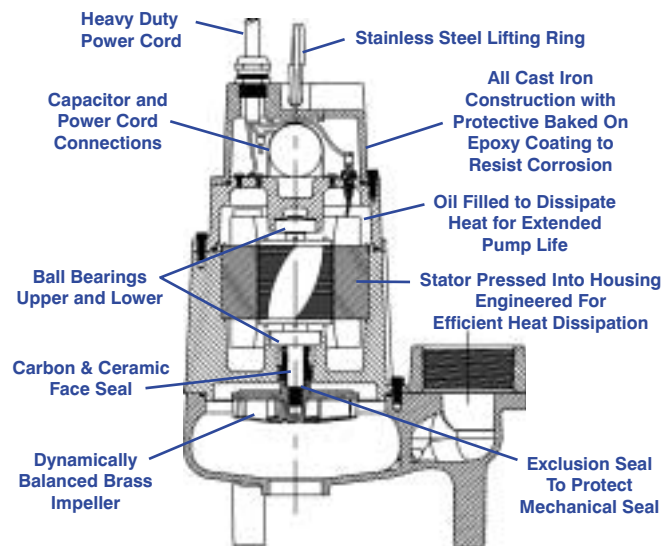

#### Features

- Handles liquids and solid waste materials up to 2" diameter.
- Cast iron pump housing with protective epoxy coating for corrosion resistance
- Oil-filled motor housing for lifetime lubrication and rapid heat dissipation
- Stainless steel screws, bolts and seal assembly
- Mechanical seal (stainless steel spring, nitrile parts, carbon and ceramic faces) for long life and reliability
- 2 HP ball bearing motor
- Exclusion seal
- Thermal overload protection on single phase units
- Capacitor & power cord isolated from oil-filled motor housing for ease of field maintenance
- Brass impeller