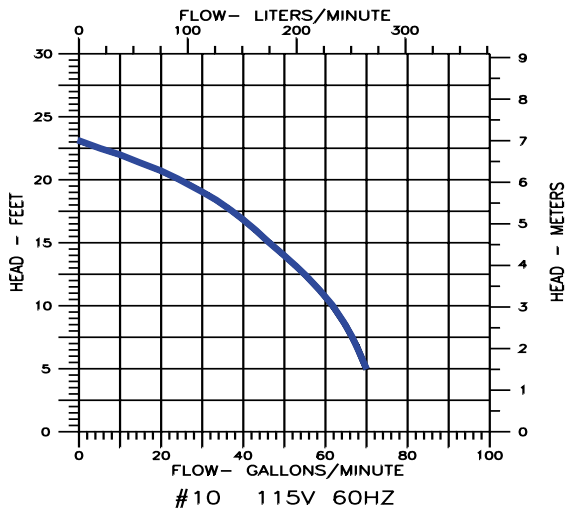

Specifications

MODEL NO.	ITEM NO.	H.P.	VOLTS	AMPS S/R	WATTS	PERFORMANCE (GPM @ HEAD)			SHUTOFF (FT.)	SHUTOFF (PS.I.)	POWER CORD (FT.)	DIMENSIONS (H x L x W) (IN.)
						5'	10'	15'				
10-CIM	510055	1/2	115	40/11	1,100	70	63	45	23	10	10	10.5 x 9.3 x 9.5
10-CIA	510155	1/2	115	40/11	1,100	70	63	45	23	10	10	10.5 x 9.3 x 9.5
10-CIA	510156	1/2	115	40/11	1,100	70	63	45	23	10	25	10.5 x 9.3 x 9.5
12-CBM	512055	1/2	115	40/11	1,100	83	66	50	26	11.2	10	10.5 x 8.5 x 9.5
12-CBA	512155	1/2	115	40/11	1,100	83	66	50	26	11.2	10	10.5 x 8.5 x 9.5
12-CBA	512125	1/2	115	40/11	1,100	83	66	50	26	11.2	25	10.5 x 8.5 x 9.5