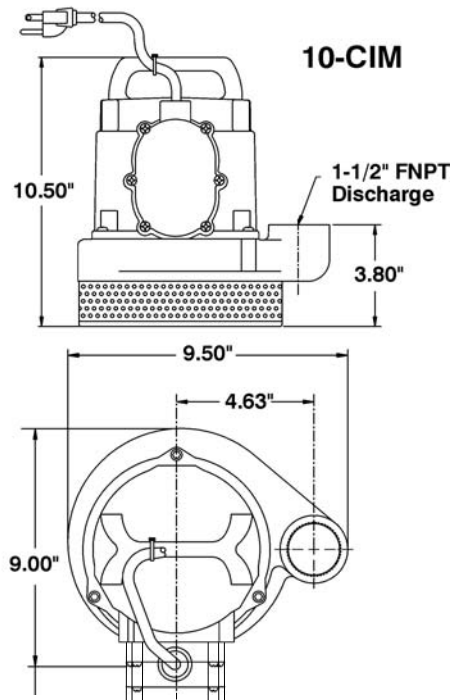

### Features

- Cast bronze or cast iron pump housing with protective epoxy coating for corrosion and rust resistance
- Oil-filled motor housing for lifetime lubrication and rapid heat dissipation
- 1/2 hp split phase motor
- Stainless steel fasteners
- Mechanical seal (stainless steel spring, nitrile parts, carbon and ceramic faces)
- Bearings: upper and lower ball bearings for extended motor life
- Thermal overload protection
- Nylon switch housing
- Manual and automatic models
- Automatic operation with pressure switch operates when water level is between 8-1/2" to 12". Pump shuts off when water level falls between 1-1/2" to 5" (Pressure switch is non-adjustable)
- UL/CSA listed

### Specifications

MODEL NO.	ITEM NO.	H.P.	VOLTS	AMPS S/R	WATTS	PERFORMANCE (GPM @ HEAD)			SHUTOFF (FT.)	SHUTOFF (PS.I.)	POWER CORD (FT.)	DIMENSIONS (H x L x W) (IN.)
						5'	10'	15'				
10-CIM	510055	1/2	115	40/11	1,100	70	63	45	23	10	10	10.5 x 9.3 x 9.5
10-CIA	510155	1/2	115	40/11	1,100	70	63	45	23	10	10	10.5 x 9.3 x 9.5
10-CIA	510156	1/2	115	40/11	1,100	70	63	45	23	10	25	10.5 x 9.3 x 9.5
12-CBM	512055	1/2	115	40/11	1,100	83	66	50	26	11.2	10	10.5 x 8.5 x 9.5
12-CBA	512155	1/2	115	40/11	1,100	83	66	50	26	11.2	10	10.5 x 8.5 x 9.5
12-CBA	512125	1/2	115	40/11	1,100	83	66	50	26	11.2	25	10.5 x 8.5 x 9.5