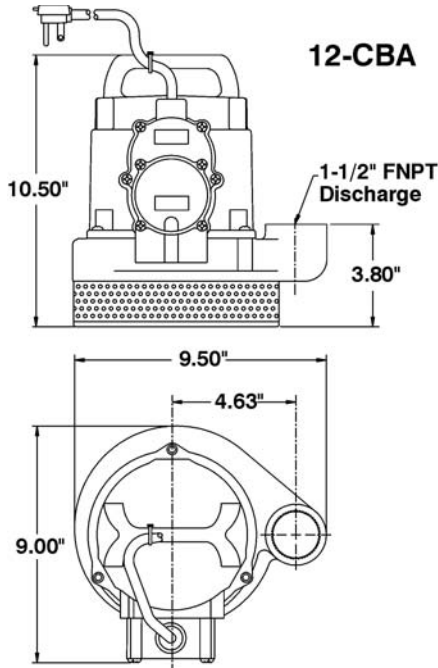

### Features

- Cast bronze or cast iron pump housing with protective epoxy coating for corrosion and rust resistance
- Oil-filled motor housing for lifetime lubrication and rapid heat dissipation
- 1/2 hp split phase motor
- Stainless steel fasteners
- Mechanical seal (stainless steel spring, nitrile parts, carbon and ceramic faces)
- Bearings: upper and lower ball bearings for extended motor life
- Thermal overload protection
- Nylon switch housing
- Manual and automatic models
- Automatic operation with pressure switch operates when water level is between 8-1/2" to 12". Pump shuts off when water level falls between 1-1/2" to 5" (Pressure switch is non-adjustable)
- UL/CSA listed

### Specifications

MODEL NO.	ITEM NO.	H.P.	VOLTS	AMPS S/R	WATTS	PERFORMANCE (GPM @ HEAD)			SHUTOFF (FT.)	SHUTOFF (PS.I.)	POWER CORD (FT.)	DIMENSIONS (H x L x W) (IN.)
						5'	10'	15'				
10-CIM	510055	1/2	115	40/11	1,100	70	63	45	23	10	10	10.5 x 9.3 x 9.5
10-CIA	510155	1/2	115	40/11	1,100	70	63	45	23	10	10	10.5 x 9.3 x 9.5
10-CIA	510156	1/2	115	40/11	1,100	70	63	45	23	10	25	10.5 x 9.3 x 9.5
12-CBM	512055	1/2	115	40/11	1,100	83	66	50	26	11.2	10	10.5 x 8.5 x 9.5
12-CBA	512155	1/2	115	40/11	1,100	83	66	50	26	11.2	10	10.5 x 8.5 x 9.5
12-CBA	512125	1/2	115	40/11	1,100	83	66	50	26	11.2	25	10.5 x 8.5 x 9.5