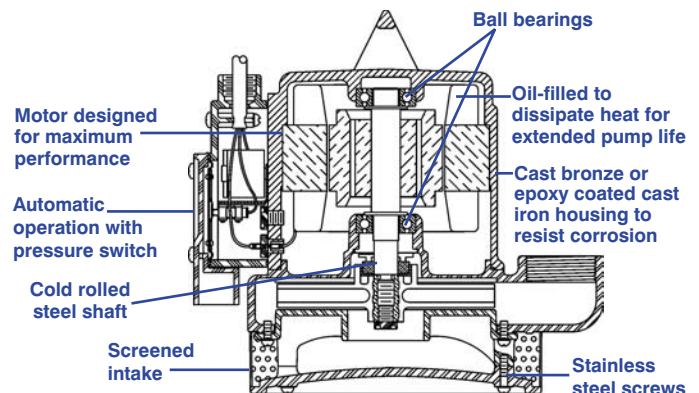

### Features

- Cast bronze or cast iron pump housing with protective epoxy coating for corrosion and rust resistance
- Oil-filled motor housing for lifetime lubrication and rapid heat dissipation
- 1/2 hp split phase motor
- Stainless steel fasteners
- Mechanical seal (stainless steel spring, nitrile parts, carbon and ceramic faces)
- Bearings: upper and lower ball bearings for extended motor life
- Thermal overload protection
- Nylon switch housing
- Manual and automatic models
- Automatic operation with pressure switch operates when water level is between 8-1/2" to 12". Pump shuts off when water level falls between 1-1/2" to 5" (Pressure switch is non-adjustable)
- UL/CSA listed