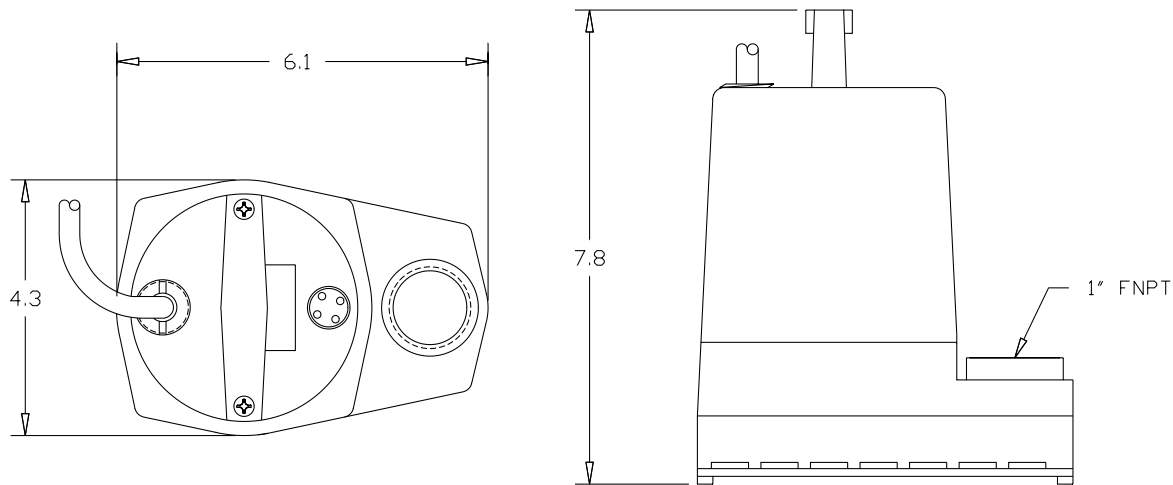

Little Giant Pump Co.

5-MSP SERIES