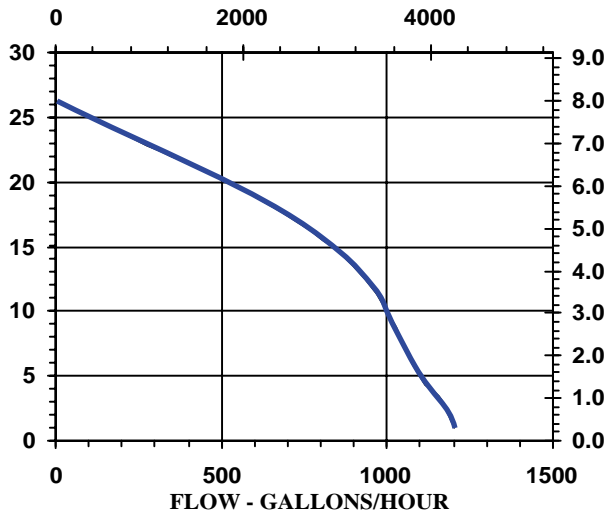

Specifications

Model No.	Item No.	Discharge	Intake	Listing(s)	HP	Volts	Hertz	Amps	Watts	Performance (GPH @ Head)					Shut Off		Pwr. Cord (ft)	Weight (Lbs.)
										1'	3'	5'	10'	20'	Feet	PSI		
5-MSP	505000	1" FNPT	Screened	UL	1/6	115	60	5.0	380	1200	1170	1100	1000	520	26.3	11.4	10	8.25
5-MSP	505086	1" FNPT	Screened	UL/CSA	1/6	115	60	5.0	380	1200	1170	1100	1000	520	26.3	11.4	10	8.25
5-MSP	505176	1" FNPT	Screened	UL/CSA	1/6	115	60	5.0	380	1200	1170	1100	1000	520	26.3	11.4	18	8.50
5-MSP	505025	1" FNPT	Screened	UL	1/6	115	60	5.0	380	1200	1170	1100	1000	520	26.3	11.4	25	8.75
5-MSP	505500	1" FNPT	Screened		1/6	127	60	5.0	380	1200	1170	1100	1000	520	26.3	11.4	10	8.25
5-MSP	505501	1" FNPT	Screened		1/6	127	60	5.0	380	1200	1170	1100	1000	520	26.3	11.4	18	8.50
5-MSP	505202	1" FNPT	Screened		1/6	230	60	2.5	380	1200	1170	1100	1000	520	26.3	11.4	12	8.25

FLOW - LITERS/HOUR