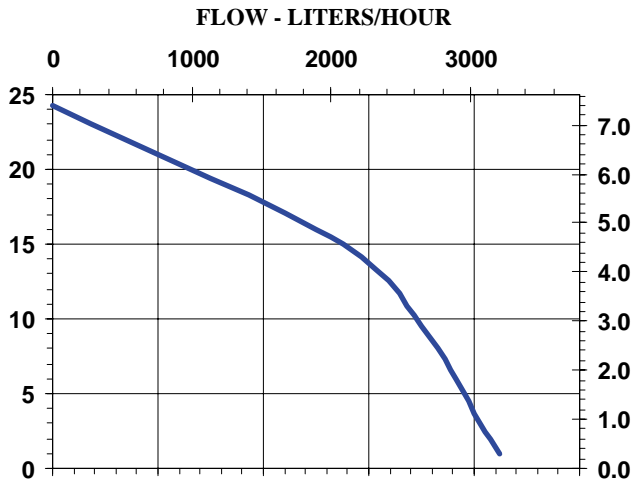

Replacement Parts

ITEM	PART NO.	DESCRIPTION
A	182010	Volute
B	924007	O-Ring
C	921077	Thrust Washer
D	183132	Impeller
E	180057	Shaft
F	182005	Housing
1	920003	Wing Nut
2	911403	Stud, Collared
3	183602	Drive Magnet
4	180037	Mtg. Bracket

Note: Parts A-F Contact Fluid.