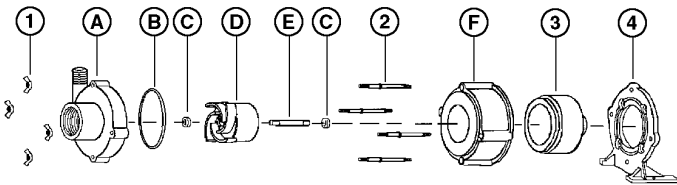

### Replacement Parts

ITEM	PART NO.	DESCRIPTION
A	182010	Volute
B	924007	O-Ring
C	921077	Thrust Washer
D	183132	Impeller
E	180057	Shaft
F	182005	Housing
1	920003	Wing Nut
2	911403	Stud, Collared
3	183602	Drive Magnet
4	180037	Mtg. Bracket