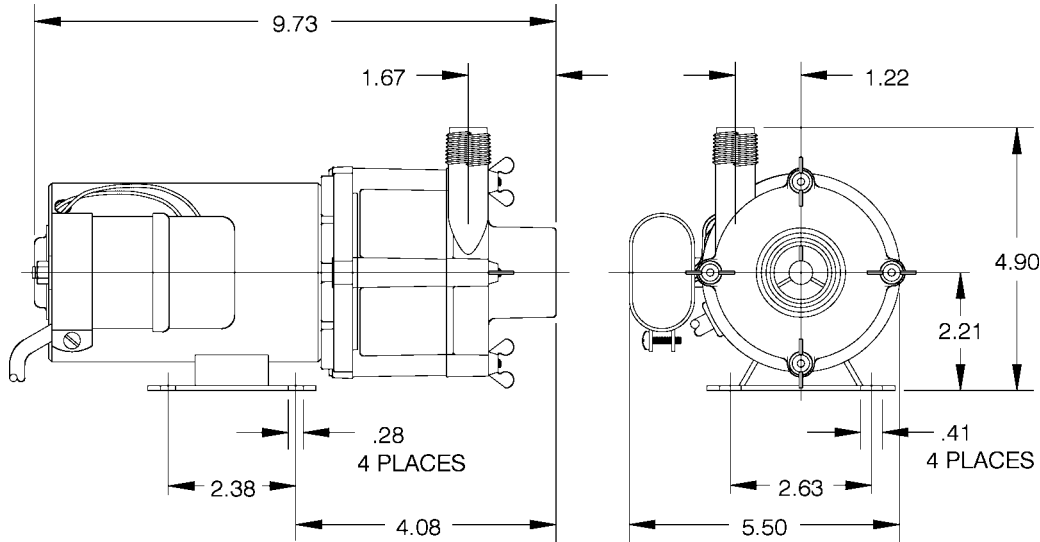

Little Giant Pump Co.

4-MD-SC