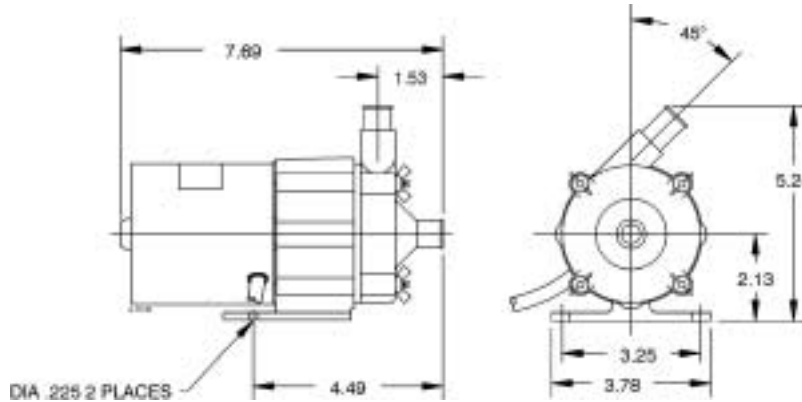

Little Giant Pump Co.

3-MDX & 3X-MDX

NOTE: Designs and dimensions may vary for various reasons (i.e. type of motor). This information should be used as general guide rather than an unqualified guarantee. Specifications are subject to change without prior notice.

Specifications

Model No.	Item No.	Intake	Discharge	Listing(s)	HP	Volts	Hertz	Amps	Watts	Performance (GPH @ Head)				Shut Off		Pwr. Cord (ft)	Weight (Lbs.)
										1'	3'	6'	9'	Feet	PSI		
3-MDX	581031	5/8" Hose	5/8" Hose	UR/C-CSA	1/25	115	60	1.65	126	456	420	408	360	19.0	8.2	6	6.25
3X-MDX	581030	5/8" Hose	5/8" Hose	UR/C-CSA	1/50	115	60	0.94	67	348	300	198	7.0	3.0	6	5.50