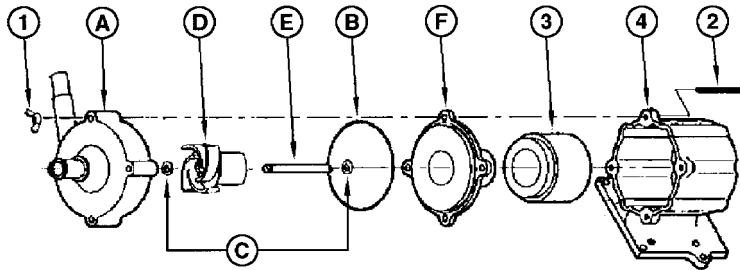

Specifications

Model No.	Item No.	Intake	Discharge	Listing(s)	HP	Volts	Hertz	Amps	Watts	Performance (GPH @ Head)				Shut Off		Pwr. Cord (ft)	Weight (Lbs.)
										1'	3'	6'	9'	Feet	PSI		
3-MDX	581031	5/8" Hose	5/8" Hose	UR/C-CSA	1/25	115	60	1.65	126	456	420	408	360	19.0	8.2	6	6.25
3X-MDX	581030	5/8" Hose	5/8" Hose	UR/C-CSA	1/50	115	60	0.94	67	348	300	198	7.0	3.0	6	5.50	

FLOW - LITERS/HOUR

Replacement Parts

ITEM	PART NO.	DESCRIPTION
A	181211	Volute
B	924007	O-Ring
C	921067	Thrust Washer
D	181112	Impeller 3-MDX
D	181111	Impeller 3X-MDX
E	180058	Shaft
F	181311	Backplate
1	920003	Wing Nut
2	901418	Screw
3	180602	Drive Magnet
4	181411	Mtg. Bracket