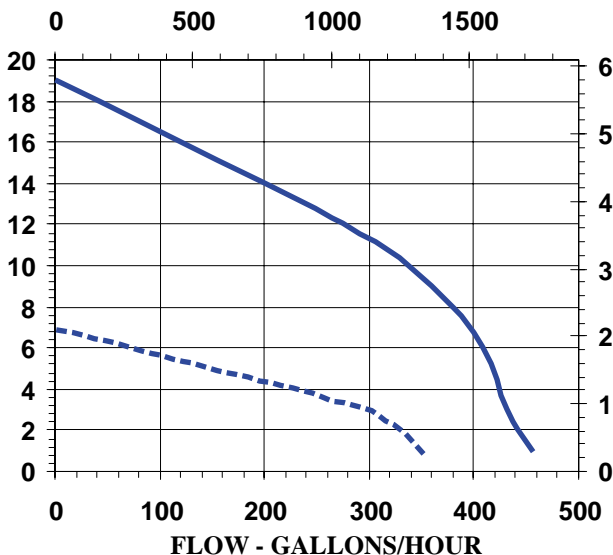

FLOW - LITERS/HOUR

Replacement Parts

ITEM	PART NO.	DESCRIPTION
A	181211	Volute
B	924007	O-Ring
C	921067	Thrust Washer
D	181112	Impeller 3-MDX
D	181111	Impeller 3X-MDX
E	180058	Shaft
F	181311	Backplate
1	920003	Wing Nut
2	901418	Screw
3	180602	Drive Magnet
4	181411	Mtg. Bracket

Note: Parts A-F Contact Fluid.