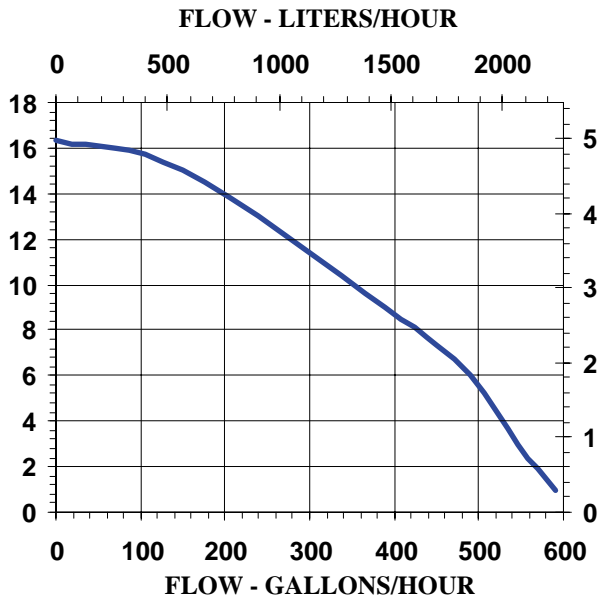

Little GIANT[®] Pump Company

3-MD

Features

- Thermally Protected, Open, Fan-Cooled Motor
- Ball Bearings
- 6' Power Cord with 3-Prong Plug
(No plug on 230V)
- Specific Gravity to 1.1
- Fluid Temperature to 150 Degrees F.
- Ambient Air Temperature to 77 Degrees F.
- NOTE: Consult your local distributor or the factory for applications with higher ambient temperatures, specific gravities and viscosities.

Specifications

Model No.	Item No.	Intake	Discharge	Listing(s)	HP	Volts	Hertz	Amps	Watts	Performance (GPH @ Head)					Shut Off		Pwr. Cord (ft)	Weight (Lbs.)
										1'	3'	6'	9'	15'	Feet	PSI		
3-MD	581002	1/2" FNPT	1/2" MNPT	UR/C-CSA	1/20	115	60	1.4	105	590	545	490	390	150	16.3	7.1	6	7.50
3-MD	581098	1/2" FNPT	1/2" MNPT	PUMP HEAD LESS MOTOR												1.67		