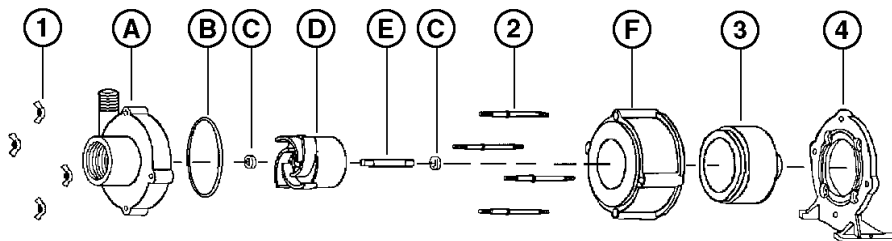

Specifications

Model No.	Item No.	Intake	Discharge	Listing(s)	HP	Volts	Hertz	Amps	Watts	Performance (GPH @ Head)					Shut Off		Pwr. Cord (ft)	Weight (Lbs.)
										1'	3'	6'	9'	15'	Feet	PSI		
3-MD	581002	1/2" FNPT	1/2" MNPT	UR/C-CSA	1/20	115	60	1.4	105	590	545	490	390	150	16.3	7.1	6	7.50
3-MD	581098	1/2" FNPT	1/2" MNPT	PUMP HEAD LESS MOTOR												1.67		

Replacement Parts

ITEM	PART NO.	DESCRIPTION
A	180079	Volute
B	924007	O-Ring
C	921067	Thrust Washer
D	181165	Impeller
E	180058	Shaft
F	180004	Housing
1	920003	Wing Nut
2	911403	Stud, Collared
3	180602	Drive Magnet
4	180031	Mtg. Bracket