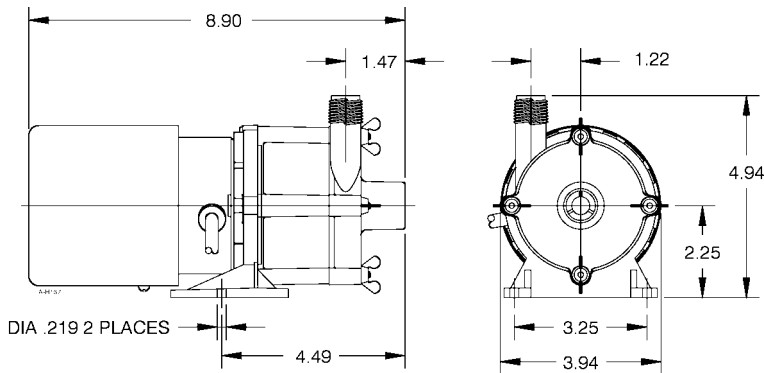

Little Giant Pump Co.

3-MD

NOTE: Designs and dimensions may vary for various reasons (i.e. type of motor). This information should be used as general guide rather than an unqualified guarantee. Specifications are subject to change without prior notice.

Specifications

Model No.	Item No.	Intake	Discharge	Listing(s)	HP	Volts	Hertz	Amps	Watts	Performance (GPH @ Head)					Shut Off		Pwr. Cord (ft)	Weight (Lbs.)
										1'	3'	6'	9'	15'	Feet	PSI		
3-MD	581002	1/2" FNPT	1/2" MNPT	UR/C-CSA	1/20	115	60	1.4	105	590	545	490	390	150	16.3	7.1	6	7.50
3-MD	581098	1/2" FNPT	1/2" MNPT	PUMP HEAD LESS MOTOR												1.67