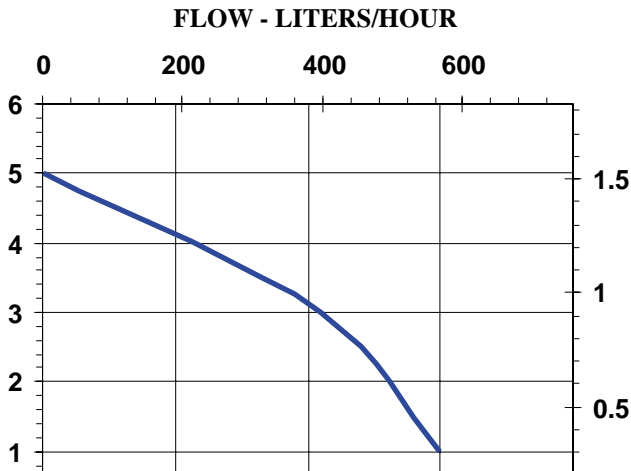

Replacement Parts

ITEM	PART NO.	DESCRIPTION
A	902420	Screw
B	188901	Screen
C	188015	Volute, Smooth
C	188016	Volute, In-Line
D	924028	O-Ring
E	188051	Shaft
F	921065	Thrust Washer
G	188105	Impeller
H	902442	Screw
J	188004	Housing
K	118124	Drive Magnet

Note: Parts A-K Contact Fluid.