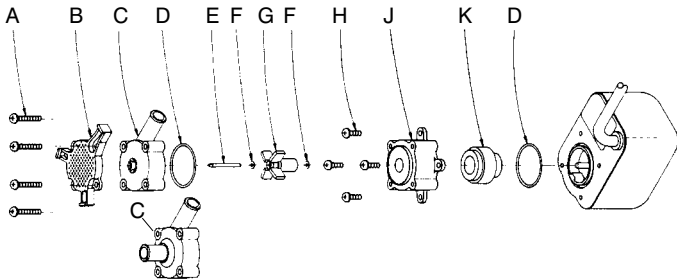

### Replacement Parts

ITEM	PART NO.	DESCRIPTION
A	902420	Screw
B	188901	Screen
C	188015	Volute, Smooth
C	188016	Volute, In-Line
D	924028	O-Ring
E	188051	Shaft
F	921065	Thrust Washer
G	188105	Impeller
H	902442	Screw
J	188004	Housing
K	118124	Drive Magnet