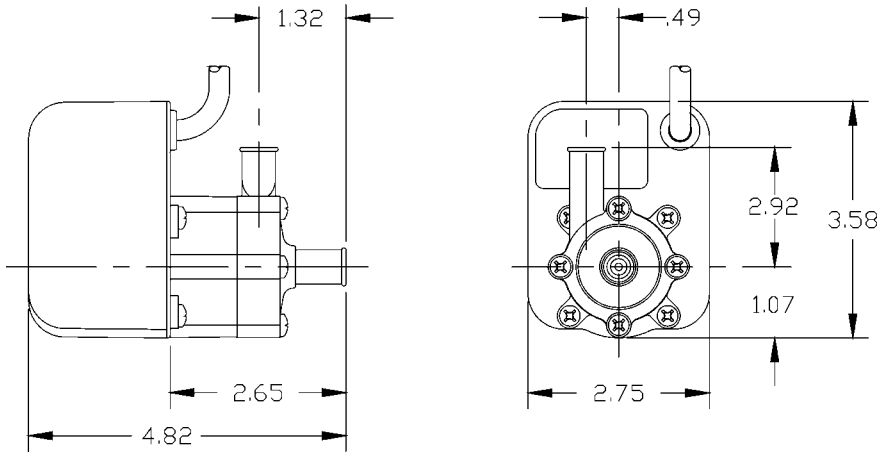

Little Giant Pump Co.

1-EUAA-MD