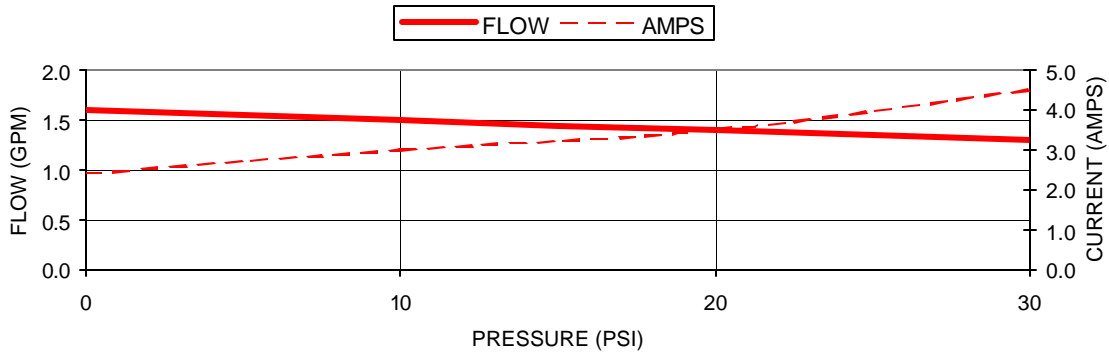

MARINE PRODUCT DATA SHEET

OEM
AFTERMARKET

8050-204-133 (Not Validated)
8050-204-033

TYPICAL PERFORMANCE @ 12V DC

PRESSURE		FLOW		CURRENT
BAR	PSI	GPM	LPM	AMPS
0.0	0	1.6	6.0	2.4
0.7	10	1.5	5.6	3.0
1.4	20	1.4	5.2	3.5
2.1	30	1.3	4.9	4.5