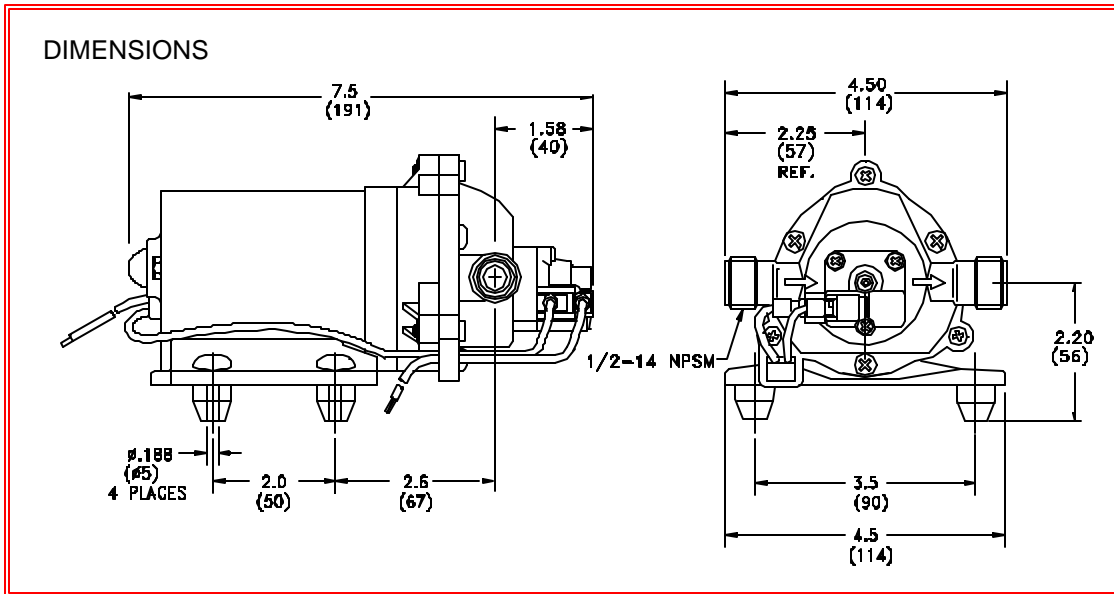

MARINE PRODUCT DATA SHEET

OEM
AFTERMARKET

8050-204-133 (Not Validated)
8050-204-033

TYPICAL PERFORMANCE @ 12V DC

PRESSURE		FLOW		CURRENT
BAR	PSI	GPM	LPM	AMPS
0.0	0	1.6	6.0	2.4
0.7	10	1.5	5.6	3.0
1.4	20	1.4	5.2	3.5
2.1	30	1.3	4.9	4.5