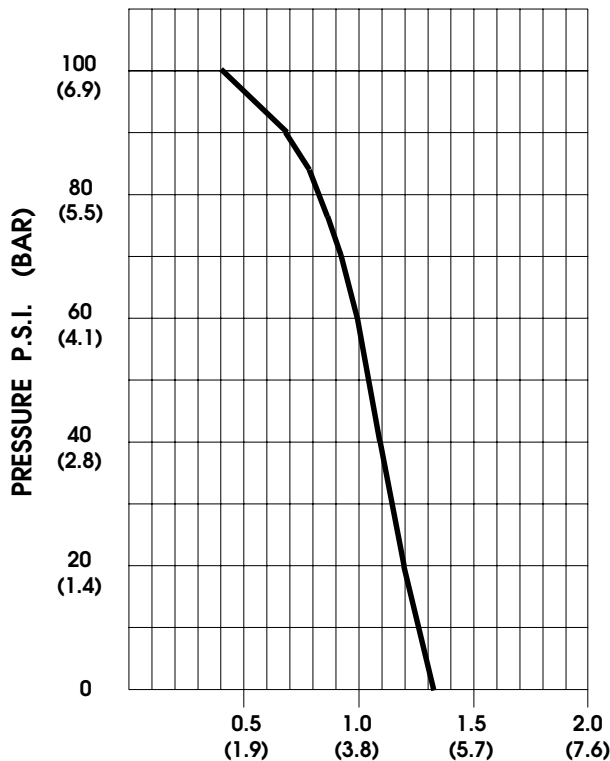

SHURflo[®]*First in Fluid Innovation***PRODUCT DATA SHEET****MODEL: 8006-882-288****SPECIFICATIONS:****MODEL NUMBER:** 8000-882-288**PUMP DESIGN:** Positive Displacement 3 Chamber Diaphragm Pump**CHECK VALVE:** (2-Way Op.) Prevents Reverse Flow & 6 Ft. Head Forward Flow**CAM:** 2.5 Degree**MOTOR:** Permanent Magnet, P/N 11-119-06**VOLTAGE:** 36 VDC Nominal**PRESSURE SWITCH:** Adjustable Shut-Off (Range 80-100 PSI)Factory Set @ 100 PSI, Turn On 85 PSI \pm 5 PSI**LIQUID TEMPERATURE:** 180 Degrees Fahrenheit (82 Degrees Centigrade) Max.**PRIME:** Self-Priming Up To 5.0 Ft. Vertical,
Max. Inlet Pressure 30 PSI (2.1 Bar)**PORTS:** 3/8"-18 NPT Female**MATERIAL OF CONSTRUCTION:****PLASTICS-** Nylon**VALVES-** Viton**DIAPHRAGM-** Viton (Switch), Santoprene (Main)**FASTENERS-** Zinc Plated Steel**NET WEIGHT:** 5.2 Lbs (2.36 Kg)**DUTY CYCLE:** Continuous (See Temperature Rise Chart)**TYPICAL APPLICATIONS:** Soil Extraction**BYPASS:** 80 PSI**DIMENSIONS:**

TEMPERATURE RISE

THIS GRAPH IS FOR USE AS A DESIGN GUIDE. IT IS BASED ON RUNNING CONTINUOUSLY WITH AN AMBIENT TEMPERATURE OF 70° F IN STILL AIR.

TYPICAL PERFORMANCE

| PRESSURE (PSI) | FLOW (GPM/LIT) | RPM MIN/MAX | CURRENT (AMPS) | VOLTAGE (VOLTS) |
|----------------|----------------|-------------|----------------|-----------------|
| OPEN | 1.33/5.0 | 2340/2390 | 0.8 | 36 VDC |
| 10 | 1.27/4.8 | 2305/2340 | 0.9 | " |
| 20 | 1.20/4.5 | 2275/2310 | 1.1 | " |
| 30 | 1.14/4.3 | 2240/2270 | 1.3 | " |
| 40 | 1.09/4.1 | 2210/2240 | 1.4 | " |
| 50 | 1.04/3.9 | 2185/2210 | 1.6 | " |
| 60 | 0.99/3.7 | 2155/2180 | 1.7 | " |
| 70 | 0.93/3.5 | 2125/2145 | 1.9 | " |
| 80 | 0.81/3.1 | 2095/2110 | 2.0 | " |
| 90 | 0.68/2.6 | 2065/2080 | 2.1 | " |
| 100 | 0.41/1.6 | 2040/2030 | 2.2 | " |