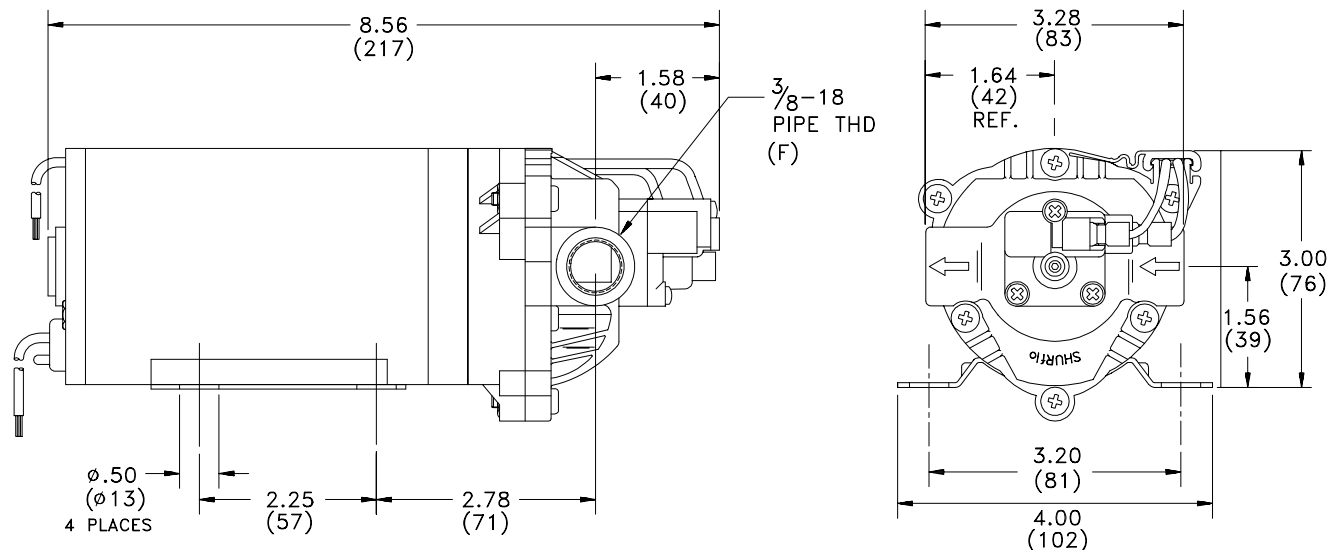

SHURflo[®]*First in Fluid Innovation***PRODUCT DATA SHEET****MODEL: 8006-882-288****SPECIFICATIONS:****MODEL NUMBER:** 8000-882-288**PUMP DESIGN:** Positive Displacement 3 Chamber Diaphragm Pump**CHECK VALVE:** (2-Way Op.) Prevents Reverse Flow & 6 Ft. Head Forward Flow**CAM:** 2.5 Degree**MOTOR:** Permanent Magnet, P/N 11-119-06**VOLTAGE:** 36 VDC Nominal**PRESSURE SWITCH:** Adjustable Shut-Off (Range 80-100 PSI)Factory Set @ 100 PSI, Turn On 85 PSI \pm 5 PSI**LIQUID TEMPERATURE:** 180 Degrees Fahrenheit (82 Degrees Centigrade) Max.**PRIME:** Self-Priming Up To 5.0 Ft. Vertical,
Max. Inlet Pressure 30 PSI (2.1 Bar)**PORTS:** 3/8"-18 NPT Female**MATERIAL OF CONSTRUCTION:****PLASTICS-** Nylon**VALVES-** Viton**DIAPHRAGM-** Viton (Switch), Santoprene (Main)**FASTENERS-** Zinc Plated Steel**NET WEIGHT:** 5.2 Lbs (2.36 Kg)**DUTY CYCLE:** Continuous (See Temperature Rise Chart)**TYPICAL APPLICATIONS:** Soil Extraction**BYPASS:** 80 PSI**DIMENSIONS:**

TEMPERATURE RISE

THIS GRAPH IS FOR USE AS A DESIGN GUIDE. IT IS BASED ON RUNNING CONTINUOUSLY WITH AN AMBIENT TEMPERATURE OF 70° F IN STILL AIR.

TYPICAL PERFORMANCE

| PRESSURE (PSI) | FLOW (GPM/LIT) | RPM MIN/MAX | CURRENT (AMPS) | VOLTAGE (VOLTS) |
|----------------|----------------|-------------|----------------|-----------------|
| OPEN | 1.33/5.0 | 2340/2390 | 0.8 | 36 VDC |
| 10 | 1.27/4.8 | 2305/2340 | 0.9 | " |
| 20 | 1.20/4.5 | 2275/2310 | 1.1 | " |
| 30 | 1.14/4.3 | 2240/2270 | 1.3 | " |
| 40 | 1.09/4.1 | 2210/2240 | 1.4 | " |
| 50 | 1.04/3.9 | 2185/2210 | 1.6 | " |
| 60 | 0.99/3.7 | 2155/2180 | 1.7 | " |
| 70 | 0.93/3.5 | 2125/2145 | 1.9 | " |
| 80 | 0.81/3.1 | 2095/2110 | 2.0 | " |
| 90 | 0.68/2.6 | 2065/2080 | 2.1 | " |
| 100 | 0.41/1.6 | 2040/2030 | 2.2 | " |