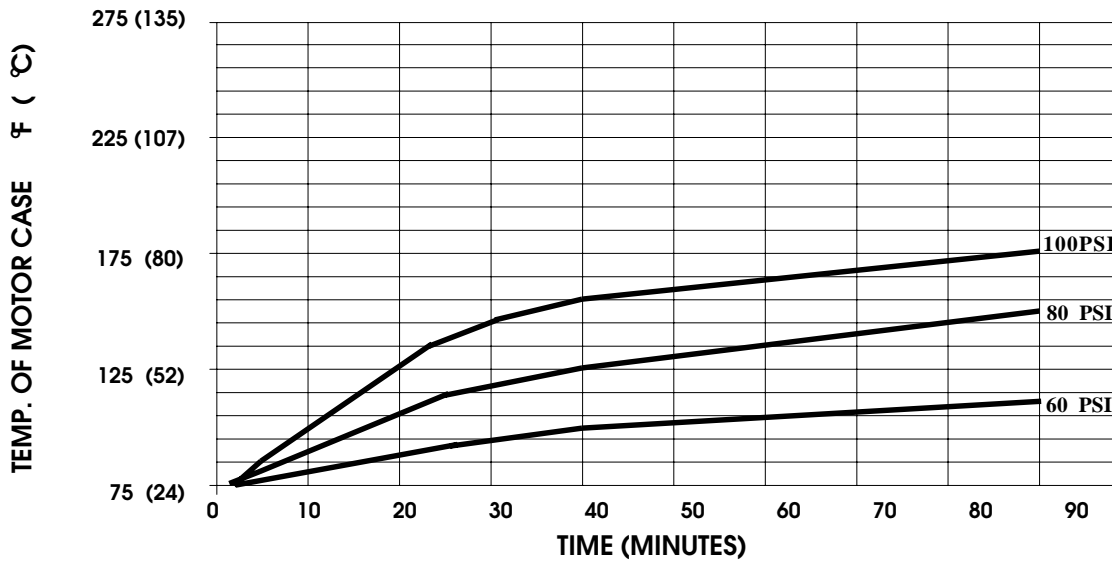

SHURflo[®]*First in Fluid Innovation***PRODUCT DATA SHEET****MODEL: 8006-882-288****SPECIFICATIONS:****MODEL NUMBER:** 8000-882-288**PUMP DESIGN:** Positive Displacement 3 Chamber Diaphragm Pump**CHECK VALVE:** (2-Way Op.) Prevents Reverse Flow & 6 Ft. Head Forward Flow**CAM:** 2.5 Degree**MOTOR:** Permanent Magnet, P/N 11-119-06**VOLTAGE:** 36 VDC Nominal**PRESSURE SWITCH:** Adjustable Shut-Off (Range 80-100 PSI)Factory Set @ 100 PSI, Turn On 85 PSI \pm 5 PSI**LIQUID TEMPERATURE:** 180 Degrees Fahrenheit (82 Degrees Centigrade) Max.**PRIME:** Self-Priming Up To 5.0 Ft. Vertical,
Max. Inlet Pressure 30 PSI (2.1 Bar)**PORTS:** 3/8"-18 NPT Female**MATERIAL OF CONSTRUCTION:****PLASTICS-** Nylon**VALVES-** Viton**DIAPHRAGM-** Viton (Switch), Santoprene (Main)**FASTENERS-** Zinc Plated Steel**NET WEIGHT:** 5.2 Lbs (2.36 Kg)**DUTY CYCLE:** Continuous (See Temperature Rise Chart)**TYPICAL APPLICATIONS:** Soil Extraction**BYPASS:** 80 PSI**DIMENSIONS:**

TEMPERATURE RISE

THIS GRAPH IS FOR USE AS A DESIGN GUIDE. IT IS BASED ON RUNNING CONTINUOUSLY WITH AN AMBIENT TEMPERATURE OF 70° F IN STILL AIR.

TYPICAL PERFORMANCE

| PRESSURE (PSI) | FLOW (GPM/LIT) | RPM MIN/MAX | CURRENT (AMPS) | VOLTAGE (VOLTS) |
|----------------|----------------|-------------|----------------|-----------------|
| OPEN | 1.33/5.0 | 2340/2390 | 0.8 | 36 VDC |
| 10 | 1.27/4.8 | 2305/2340 | 0.9 | " |
| 20 | 1.20/4.5 | 2275/2310 | 1.1 | " |
| 30 | 1.14/4.3 | 2240/2270 | 1.3 | " |
| 40 | 1.09/4.1 | 2210/2240 | 1.4 | " |
| 50 | 1.04/3.9 | 2185/2210 | 1.6 | " |
| 60 | 0.99/3.7 | 2155/2180 | 1.7 | " |
| 70 | 0.93/3.5 | 2125/2145 | 1.9 | " |
| 80 | 0.81/3.1 | 2095/2110 | 2.0 | " |
| 90 | 0.68/2.6 | 2065/2080 | 2.1 | " |
| 100 | 0.41/1.6 | 2040/2030 | 2.2 | " |