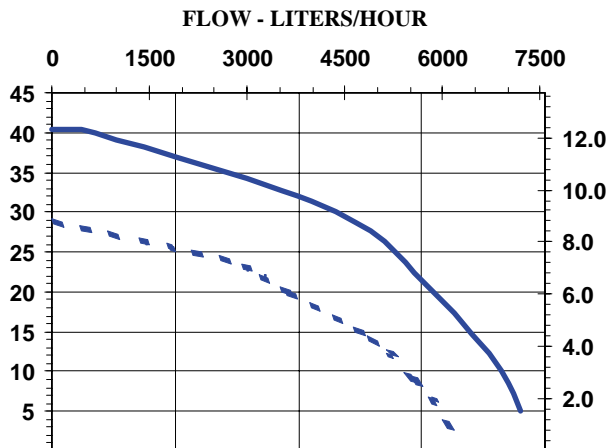

Little Giant Pump Co.

TE-5.5-MD-CK

NOTE: Designs and dimensions may vary for various reasons (i.e. type of motor). This information should be used as general guide rather than an unqualified guarantee. Specifications are subject to change without prior notice.

Specifications

Model No.	Item No.	Intake	Discharge	Listing(s)	HP	Volts	Hertz	Amps	Watts	Performance (GPH @ Head)					Shut Off		Pwr. Cord (ft)	Weight (Lbs.)
										5'	10'	20'	30'	40'	Feet	PSI		
TE-5.5-MD-CK	585600	1" FNPT	3/4" MNPT	UR/C-CSA	1/3	115	50/60	5.6/5.0	340/525	1900	1825	1550	1150	175	40.5	17.5	N/A	28.00
						230	50/60	2.8/2.5	340/525									

Replacement Parts

ITEM	PART NO.	DESCRIPTION
A	185213	Volute
B	187085	Thrust Washer
C	185100	Shaft
D	185238	Impeller
E	924016	O-Ring
F	186181	Backplate
1	903712	Bolt
2	921050	Washer
3	185172	Drive Magnet
4	185162	Mtg. Bracket