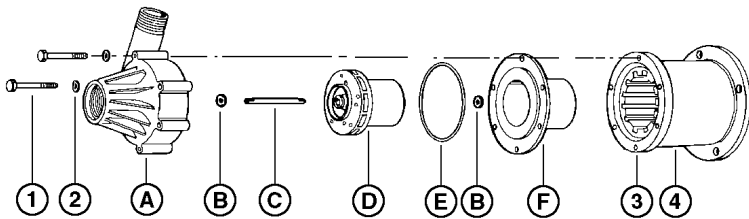

Replacement Parts

ITEM	PART NO.	DESCRIPTION
A	185213	Volute
B	187085	Thrust Washer
C	185100	Shaft
D	185238	Impeller
E	924016	O-Ring
F	186181	Backplate
1	903712	Bolt
2	921050	Washer
3	185172	Drive Magnet
4	185162	Mtg. Bracket