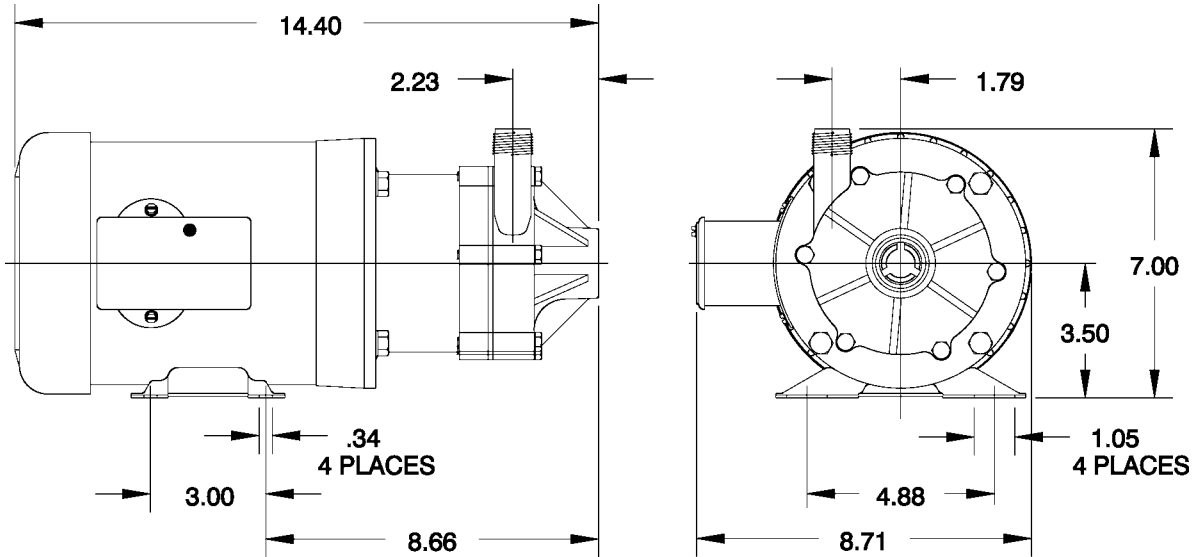

Little Giant Pump Co.

TE-5.5-MD-CK