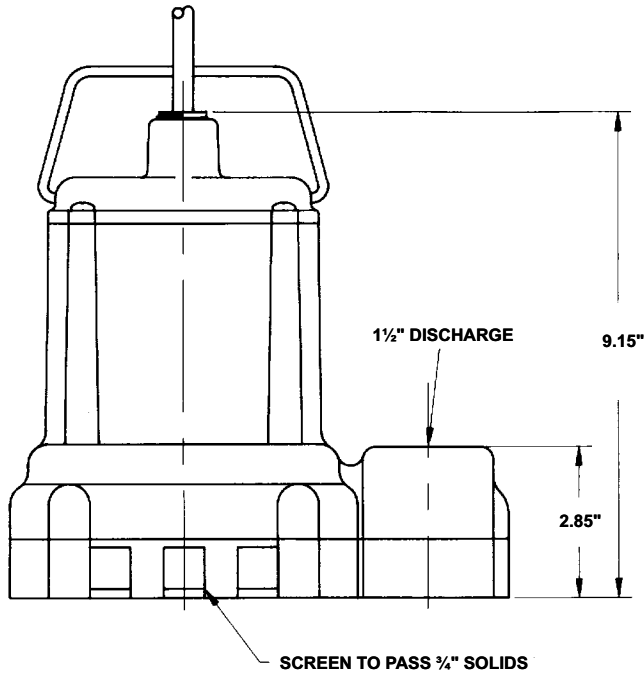

### Features

- Handles liquids and solid waste materials up to 3/4" diameter.
- Cast iron pump housing with protective epoxy coating for corrosion resistance
- Oil-filled motor housing for lifetime lubrication and rapid heat dissipation
- Stainless steel screws, bolts and handle
- Mechanical seals (stainless steel spring, nitrile parts, carbon and ceramic faces)
- Bearings: Lower-Ball Bearing
- Thermal overload protection
- Manual and Automatic models
- Automatic operation has 9 to 14 "On" level and 2 to 6 "Off" level range with integral remote float switch.
- All 115 volt models are UL/CSA listed.

### Specifications

MODEL NO.	ITEM NO.	LISTING	HP	VOLTS	SOLIDS SIZE (Dia. In.)	RUNNING AMPS/WATTS	PERFORMANCE (GPM @ HEAD)				SHUTOFF (Ft.)	P.S.I.	PWR. CRD. (Ft.)	WEIGHT (Lbs.)	DIMENSIONS (H x L x W in.)
							5'	10'	15'	20'					
9E-CIM	509200	UL/CSA	4/10	115	3/4	12.3/1000	57	53	40	15	23	10	15	26	9.15 x 9.6 x 6.8
9E-CIA-RFS	509300	UL/CSA	4/10	115	3/4	12.3/1000	57	53	40	15	23	10	15	27	9.15 x 9.6 x 6.8
9E-CIM	509250	—	4/10	230	3/4	6.2/1000	57	53	40	15	23	10	15*	26	9.15 x 9.6 x 6.8
9E-CIA-RFS	509320	UL/CSA	4/10	115	3/4	12.3/1000	57	53	40	15	23	10	20	28	9.15 x 9.6 x 6.8
9E-CIM	509225	UL/CSA	4/10	115	3/4	12.3/1000	57	53	40	15	27	10	25	26	9.15 x 9.6 x 6.8