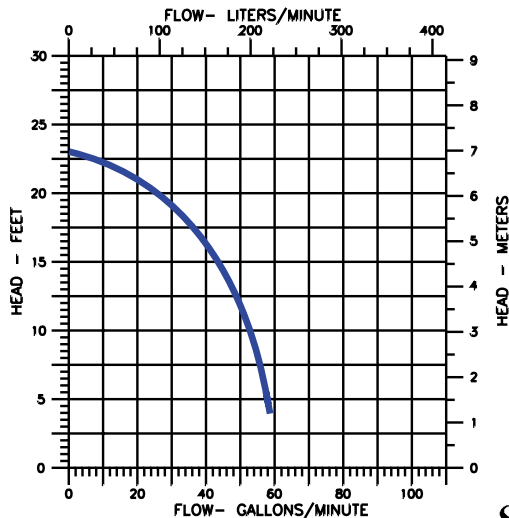

Construction

Cover	Nylon
Motor Housing	Epoxy Coated Cast Iron
Impeller Material	Nylon
Impeller Type	Vortex
Volute	Epoxy Coated Cast Iron
Power Cord	SJTW-A
Mechanical Shaft Seal	Nitrile with carbon and ceramic faces
Fasteners	Stainless Steel
Shaft	Steel
Bearings	Upper Sleeve and Lower Ball Bearings