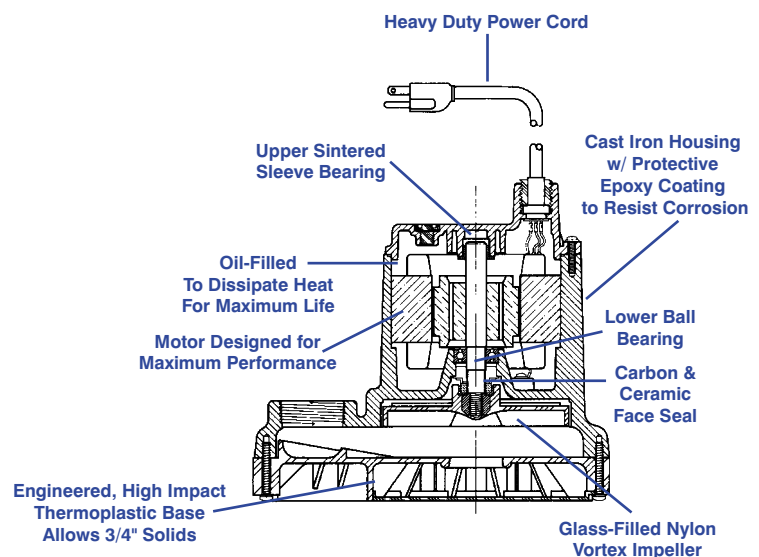

### Features

- Handles liquids and solid waste materials up to 3/4" diameter.
- Cast iron pump housing with protective epoxy coating for corrosion resistance
- Oil-filled motor housing for lifetime lubrication and rapid heat dissipation
- Stainless steel screws, bolts and handle
- Mechanical seals (stainless steel spring, nitrile parts, carbon and ceramic faces)
- Bearings: Lower-Ball Bearing
- Thermal overload protection
- Manual and Automatic models
- Automatic operation has 9 to 14 "On" level and 2 to 6 "Off" level range with integral remote float switch.
- All 115 volt models are UL/CSA listed.