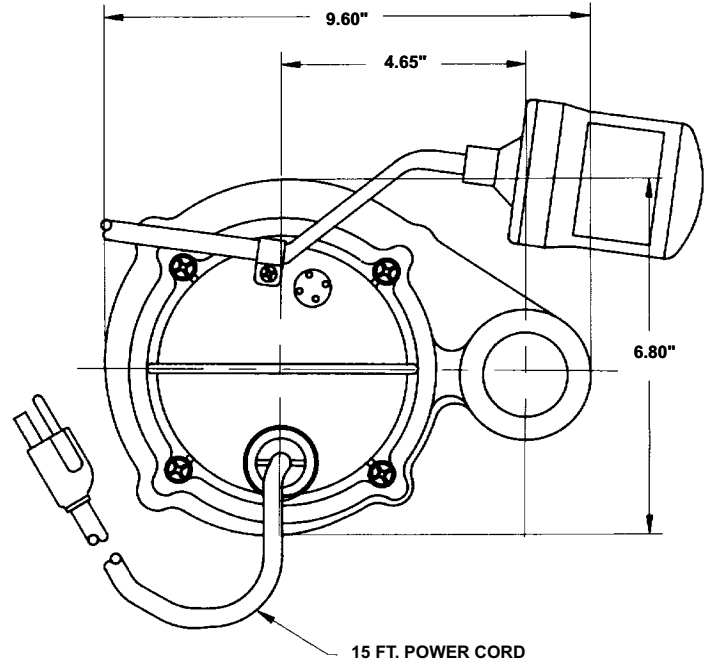

### Features

- Handles liquids and solid waste materials up to 3/4" diameter.
- Cast iron pump housing with protective epoxy coating for corrosion resistance
- Oil-filled motor housing for lifetime lubrication and rapid heat dissipation
- Stainless steel screws, bolts and handle
- Mechanical seals (stainless steel spring, nitrile parts, carbon and ceramic faces)
- Bearings: Lower-Ball Bearing
- Thermal overload protection
- Manual and Automatic models
- Automatic operation has 9 to 14 "On" level and 2 to 6 "Off" level range with integral remote float switch.
- All 115 volt models are UL/CSA listed.

### Specifications

MODEL NO.	ITEM NO.	LISTING	HP	VOLTS	SOLIDS SIZE (Dia. In.)	RUNNING AMPS/WATTS	PERFORMANCE (GPM @ HEAD)				SHUTOFF (Ft.)	P.S.I.	PWR. CRD. (Ft.)	WEIGHT (Lbs.)	DIMENSIONS (H x L x W in.)
							5'	10'	15'	20'					
9E-CIM	509200	UL/CSA	4/10	115	3/4	12.3/1000	57	53	40	15	23	10	15	26	9.15 x 9.6 x 6.8
9E-CIA-RFS	509300	UL/CSA	4/10	115	3/4	12.3/1000	57	53	40	15	23	10	15	27	9.15 x 9.6 x 6.8
9E-CIM	509250	—	4/10	230	3/4	6.2/1000	57	53	40	15	23	10	15*	26	9.15 x 9.6 x 6.8
9E-CIA-RFS	509320	UL/CSA	4/10	115	3/4	12.3/1000	57	53	40	15	23	10	20	28	9.15 x 9.6 x 6.8
9E-CIM	509225	UL/CSA	4/10	115	3/4	12.3/1000	57	53	40	15	27	10	25	26	9.15 x 9.6 x 6.8