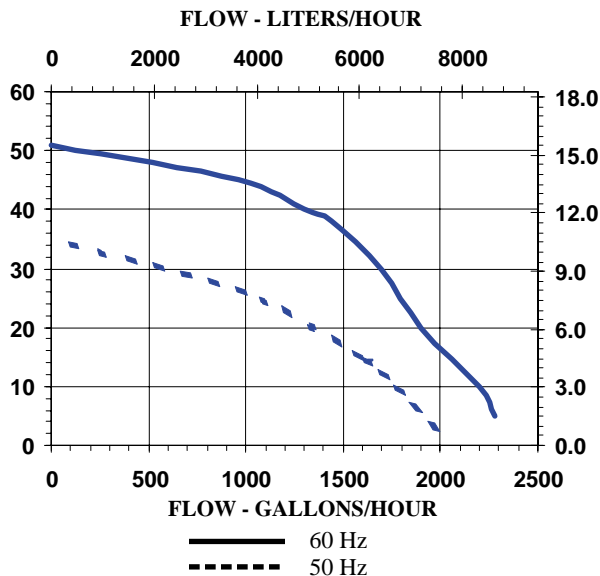

Specifications

Model No.	Item No.	Intake	Discharge	Listing(s)	HP	Volts	Hertz	Amps	Watts	Performance (GPH @ Head)					Shut Off		Pwr. Cord (ft)	Weight (Lbs.)
										5'	10'	20'	30'	40'	Feet	PSI		
TE-6-MD-HC	586604	1" FNPT	3/4" MNPT	UR/C-CSA	1/2	115	50/60	11.6/9.4	640/835	2280	2200	1900	1700	1300	51	22.1	N/A	29.00
TE-6-MD-HC	586650	1" FNPT	3/4" MNPT	UR/C-CSA	1/2	230	50/60	1.8/1.8	400	2280	2200	1900	1700	1300	51	22.1	N/A	34.00
TE-6-MD-HC	586698	1" FNPT	3/4" MNPT															6.20