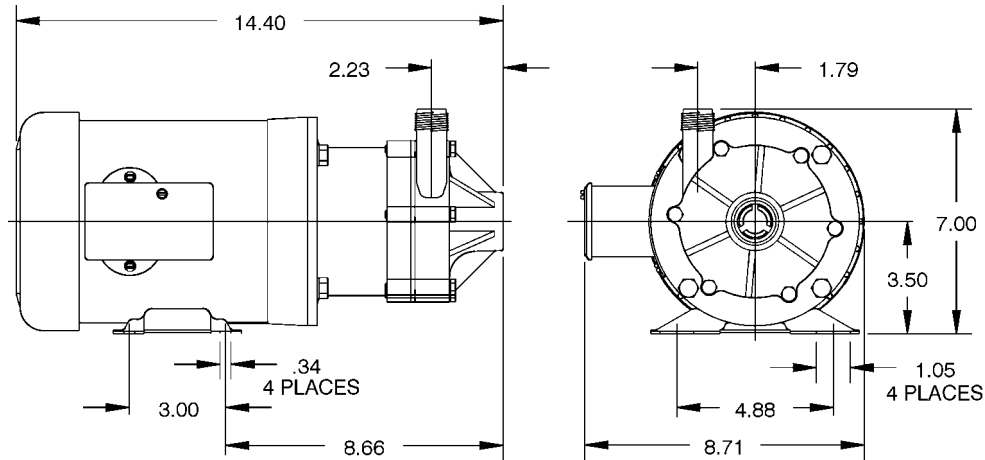

Little Giant Pump Co.

TE-6-MD-HC

NOTE: Designs and dimensions may vary for various reasons (i.e. type of motor). This information should be used as general guide rather than an unqualified guarantee. Specifications are subject to change without prior notice.

Specifications

Model No.	Item No.	Intake	Discharge	Listing(s)	HP	Volts	Hertz	Amps	Watts	Performance (GPH @ Head)					Shut Off		Pwr. Cord (ft)	Weight (Lbs.)
										5'	10'	20'	30'	40'	Feet	PSI		
TE-6-MD-HC	586604	1" FNPT	3/4" MNPT	UR/C-CSA	1/2	115	50/60	11.6/9.4	640/835	2280	2200	1900	1700	1300	51	22.1	N/A	29.00
TE-6-MD-HC	586650	1" FNPT	3/4" MNPT	UR/C-CSA	1/2	230	50/60	1.8/1.8	400	2280	2200	1900	1700	1300	51	22.1	N/A	34.00
TE-6-MD-HC	586698	1" FNPT	3/4" MNPT															6.20