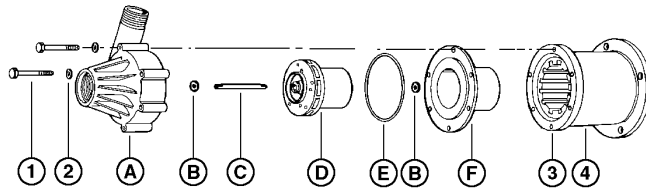

Replacement Parts

ITEM	PART NO.	DESCRIPTION
A	185114	Volute
B	187085	Thrust Washer
C	185100	Shaft
D	185158	Impeller
E	924016	O-Ring
F	185181	Backplate
1	903712	Bolt
2	921050	Washer
3	185172	Drive Magnet
4	185162	Mtg. Bracket