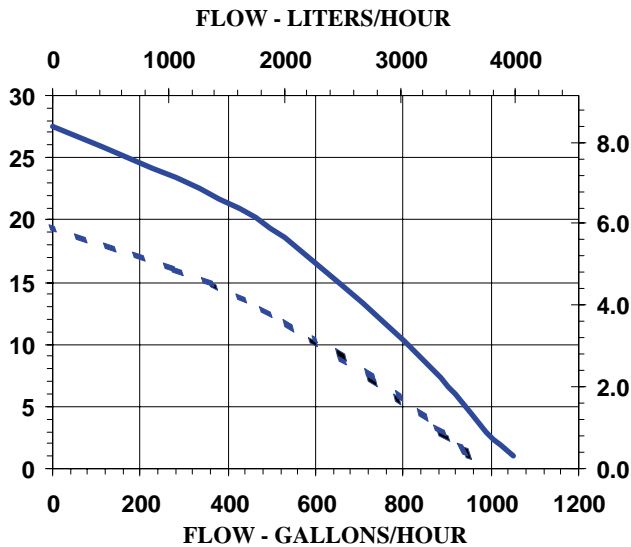

Little GIANT[®]

Pump Company

5-MD-SC

Features

- Thermally Protected, Open, Fan Cooled, Permanent Split Capacitor Motor
- Sleeve Bearings
- 6' Power Cord with 3-Prong Plug (No plug on 230V)
- Specific Gravity to 1.1
- Fluid Temperature to 150 Degrees F.
- Ambient Air Temperature to 77 Degrees F.
- NOTE: Consult your local distributor or the factory for applications with higher ambient temperatures, specific gravities and viscosities.

Specifications

Model No.	Item No.	Intake	Discharge	Listing(s)	HP	Volts	Hertz	Amps	Watts	Performance (GPH @ Head)					Shut Off		Pwr. Cord (ft)	Weight (Lbs.)
										1'	3'	6'	9'	15'	Feet	PSI		
5-MD-SC	583503	1" FNPT	1/2" MNPT	UR/C-CSA	1/8	115	50/60	2.0	208	1050	990	920	840	655	27.5	11.9	6	9.25
5-MD-SC	583513	1" FNPT	1/2" MNPT	UR/C-CSA	1/8	230	50/60	1.0/1.1	200/240	1050	990	920	840	655	27.5	11.9	6	9.25
5-MD-SC	583598	1" FNPT	1/2" MNPT	Pump Head Less Motor														2.00