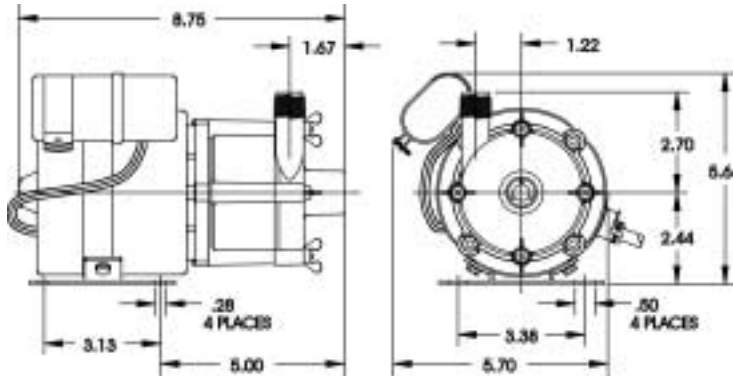

Little Giant Pump Co.

5-MD-SC

NOTE: Designs and dimensions may vary for various reasons (i.e. type of motor). This information should be used as general guide rather than an unqualified guarantee. Specifications are subject to change without prior notice.

Specifications

Model No.	Item No.	Intake	Discharge	Listing(s)	HP	Volts	Hertz	Amps	Watts	Performance (GPH @ Head)					Shut Off		Pwr. Cord (ft)	Weight (Lbs.)
										1'	3'	6'	9'	15'	Feet	PSI		
5-MD-SC	583503	1" FNPT	1/2" MNPT	UR/C-CSA	1/8	115	50/60	2.0	208	1050	990	920	840	655	27.5	11.9	6	9.25
5-MD-SC	583513	1" FNPT	1/2" MNPT	UR/C-CSA	1/8	230	50/60	1.0/1.1	200/240	1050	990	920	840	655	27.5	11.9	6	9.25
5-MD-SC	583598	1" FNPT	1/2" MNPT	Pump Head Less Motor														2.00