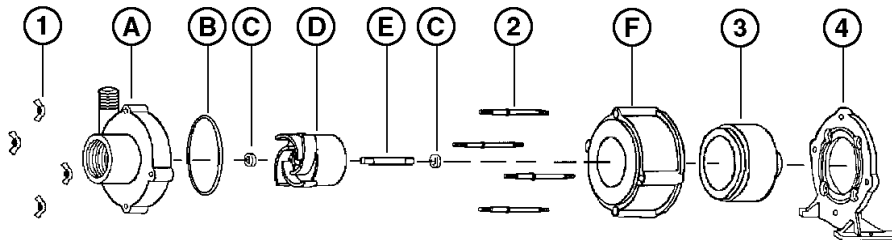

Specifications

Model No.	Item No.	Intake	Discharge	Listing(s)	HP	Volts	Hertz	Amps	Watts	Performance (GPH @ Head)					Shut Off		Pwr. Cord (ft)	Weight (Lbs.)
										1'	3'	6'	9'	15'	Feet	PSI		
5-MD-SC	583503	1" FNPT	1/2" MNPT	UR/C-CSA	1/8	115	50/60	2.0	208	1050	990	920	840	655	27.5	11.9	6	9.25
5-MD-SC	583513	1" FNPT	1/2" MNPT	UR/C-CSA	1/8	230	50/60	1.0/1.1	200/240	1050	990	920	840	655	27.5	11.9	6	9.25
5-MD-SC	583598	1" FNPT	1/2" MNPT	Pump Head Less Motor														2.00

Replacement Parts

ITEM	PART NO.	DESCRIPTION
A	183065	Volute
B	924007	O-Ring
C	921077	Thrust Washer
D	183139	Impeller
E	180057	Shaft
F	182005	Housing
1	920003	Wing Nut
2	911403	Stud, Collared
3	183602	Drive Magnet
4	183031	Mtg. Bracket