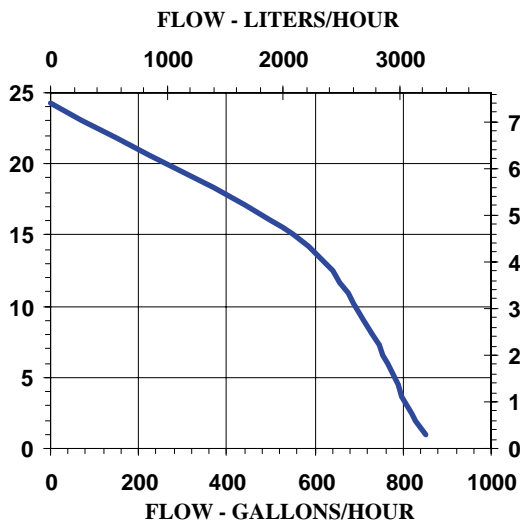

Replacement Parts

ITEM	PART NO.	DESCRIPTION
A	182011	Volute
B	924008	O-Ring
C	921077	Thrust Washer
D	182134	Impeller
E	180057	Shaft
F	182006	Housing
1	920003	Wing Nut
2	911403	Stud, Collared
3	183602	Drive Magnet
4	180048	Mtg. Bracket

Note: Parts A-F Contact Fluid.