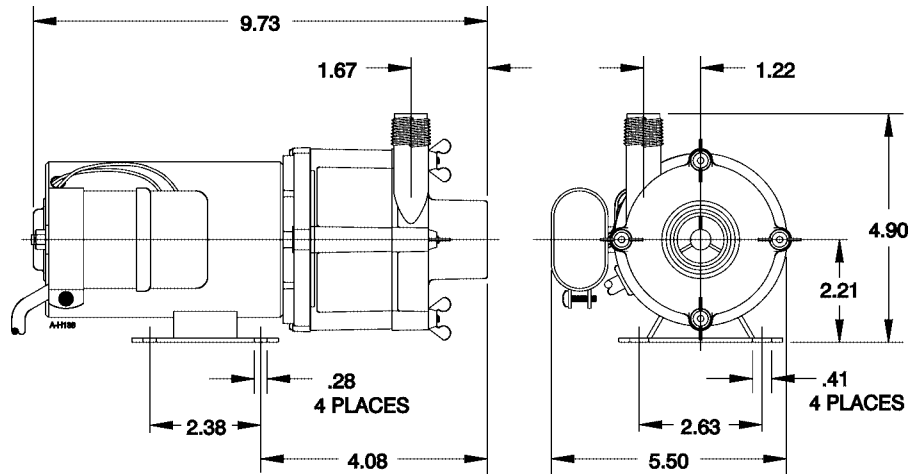

Little Giant Pump Co.

4-MD-HC

NOTE: Designs and dimensions may vary for various reasons (i.e. type of motor). This information should be used as general guide rather than an unqualified guarantee. Specifications are subject to change without prior notice.

Specifications

Model No.	Item No.	Intake	Discharge	Listing(s)	HP	Volts	Hertz	Amps	Watts	Performance (GPH @ Head)					Shut Off Feet	PSI	Pwr. Cord (ft)	Weight (Lbs.)
										1'	3'	6'	9'	15'				
4-MD-HC	582603	1" FNPT	1/2" MNPT	UR/C-CSA	1/10	115	60	1.7	185	850	810	765	710	550	24.3	10.5	6	9.30
4-MD-HC	582698	1" FNPT	1/2" MNPT															2.33