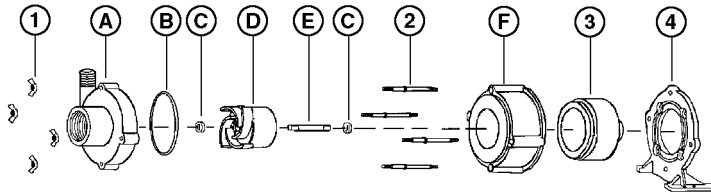

Specifications

Model No.	Item No.	Intake	Discharge	Listing(s)	HP	Volts	Hertz	Amps	Watts	Performance (GPH @ Head)					Shut Off Feet	PSI	Pwr. Cord (ft)	Weight (Lbs.)
										1'	3'	6'	9'	15'				
4-MD-HC	582603	1" FNPT	1/2" MNPT	UR/C-CSA	1/10	115	60	1.7	185	850	810	765	710	550	24.3	10.5	6	9.30
4-MD-HC	582698	1" FNPT	1/2" MNPT															2.33

Replacement Parts

ITEM	PART NO.	DESCRIPTION
A	182011	Volute
B	924008	O-Ring
C	921077	Thrust Washer
D	182134	Impeller
E	180057	Shaft
F	182006	Housing
1	920003	Wing Nut
2	911403	Stud, Collared
3	183602	Drive Magnet
4	180048	Mtg. Bracket