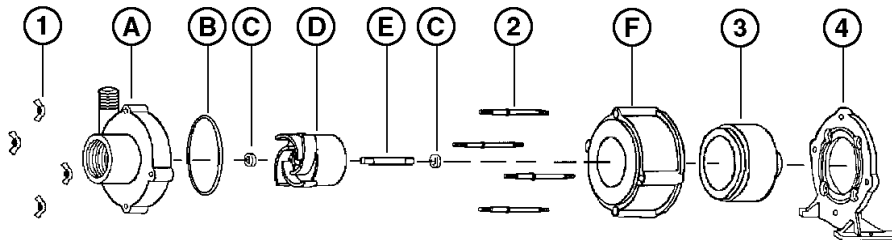

Specifications

Model No.	Item No.	Intake	Discharge	Listing(s)	HP	Volts	Hertz	Amps	Watts	Performance (GPH @ Head)					Shut Off		Pwr. Cord (ft)	Weight (Lbs.)
										1'	3'	6'	9'	15'	Feet	PSI		
TE-4-MD-SC	582504	1" FNPT	1/2" MNPT	UR/C-CSA	1/10	115	60	1.7	147	850	810	765	710	550	24.3	10.5	6	8.00
TE-4-MD-SC	582514	1" FNPT	1/2" MNPT	UR/C-CSA	1/10	230	50/60	.5/7	120/150	850	810	765	710	550	24.3	10.5	6	9.75

Replacement Parts

ITEM	PART NO.	DESCRIPTION
A	182010	Volute
B	924007	O-Ring
C	921077	Thrust Washer
D	182132	Impeller
E	180057	Shaft
F	182005	Housing
1	920003	Wing Nut
2	911403	Stud, Collared
3	183602	Drive Magnet
4	180037	Mtg. Bracket