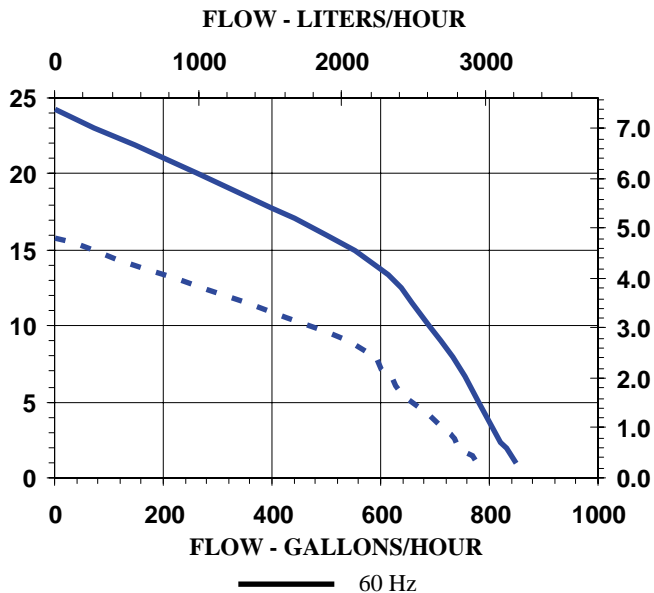

Replacement Parts

ITEM	PART NO.	DESCRIPTION
A	182010	Volute
B	924007	O-Ring
C	921077	Thrust Washer
D	182132	Impeller
E	180057	Shaft
F	182005	Housing
1	920003	Wing Nut
2	911403	Stud, Collared
3	183602	Drive Magnet
4	180037	Mtg. Bracket

Note: Parts A-F Contact Fluid.