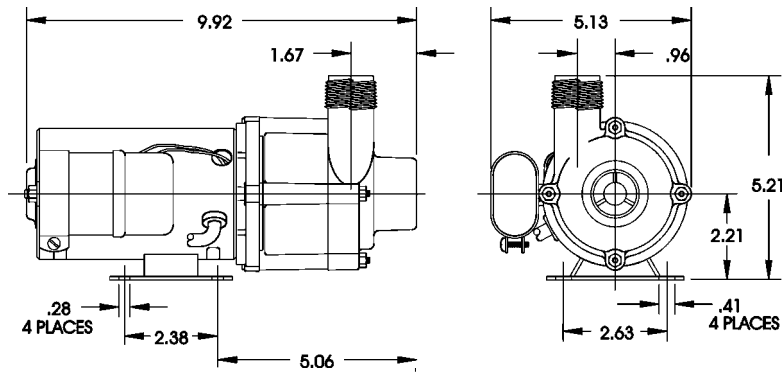

Little Giant Pump Co.

TE4-MD-SC

NOTE: Designs and dimensions may vary for various reasons (i.e. type of motor). This information should be used as general guide rather than an unqualified guarantee. Specifications are subject to change without prior notice.

Specifications

Model No.	Item No.	Intake	Discharge	Listing(s)	HP	Volts	Hertz	Amps	Watts	Performance (GPH @ Head)					Shut Off		Pwr. Cord (ft)	Weight (Lbs.)
										1'	3'	6'	9'	15'	Feet	PSI		
TE-4-MD-SC	582504	1" FNPT	1/2" MNPT	UR/C-CSA	1/10	115	60	1.7	147	850	810	765	710	550	24.3	10.5	6	8.00
TE-4-MD-SC	582514	1" FNPT	1/2" MNPT	UR/C-CSA	1/10	230	50/60	.5/7	120/150	850	810	765	710	550	24.3	10.5	6	9.75