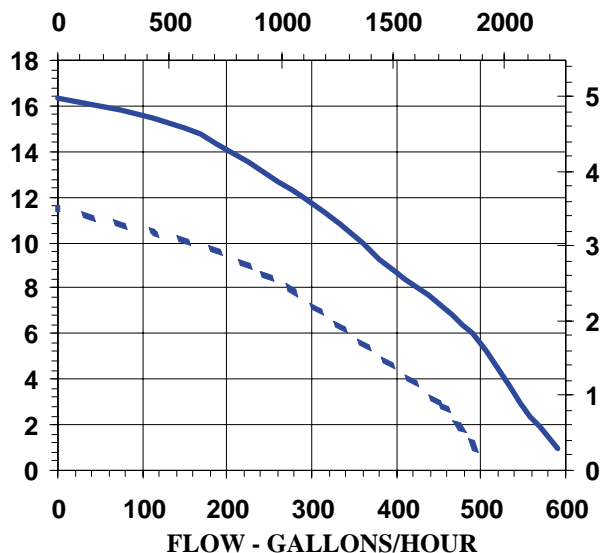

FLOW - LITERS/HOUR

Replacement Parts

ITEM	PART NO.	DESCRIPTION
A	180079	Volute
B	924007	O-Ring
C	921067	Thrust Washer
D	181165	Impeller
E	180058	Shaft
F	180004	Housing
1	920003	Wing Nut
2	911403	Stud, Collared
3	180602	Drive Magnet
4	180031	Mtg. Bracket

Note: Parts A-F Contact Fluid.