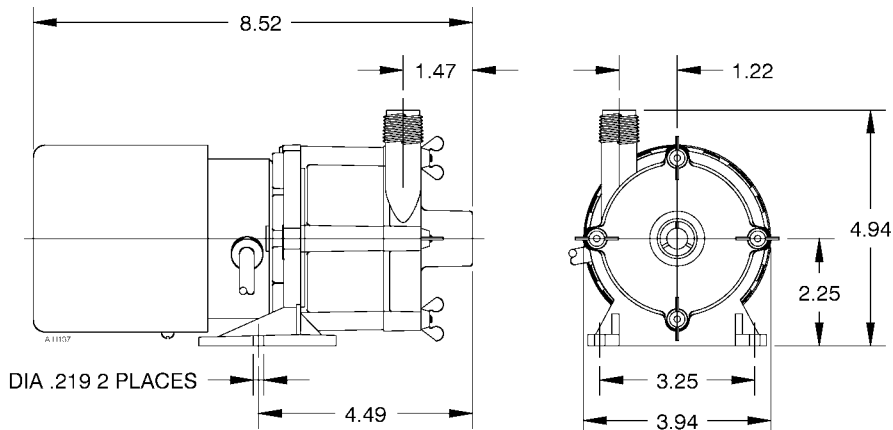

Little Giant Pump Co.

TE-3-MD

NOTE: Designs and dimensions may vary for various reasons (i.e. type of motor). This information should be used as general guide rather than an unqualified guarantee. Specifications are subject to change without prior notice.

Specifications

Model No.	Item No.	Intake	Discharge	Listing(s)	HP	Volts	Hertz	Amps	Watts	Performance (GPH @ Head)					Shut Off		Pwr. Cord (ft)	Weight (Lbs.)
										1'	3'	6'	9'	15"	Feet	PSI		
TE-3-MD	581012	1/2" FNPT	1/2" MNPT	UR/C-CSA	1/20	230	50/60	1.1/.8	135/115	590	545	490	390	150	16.3	7.1	6	8.00