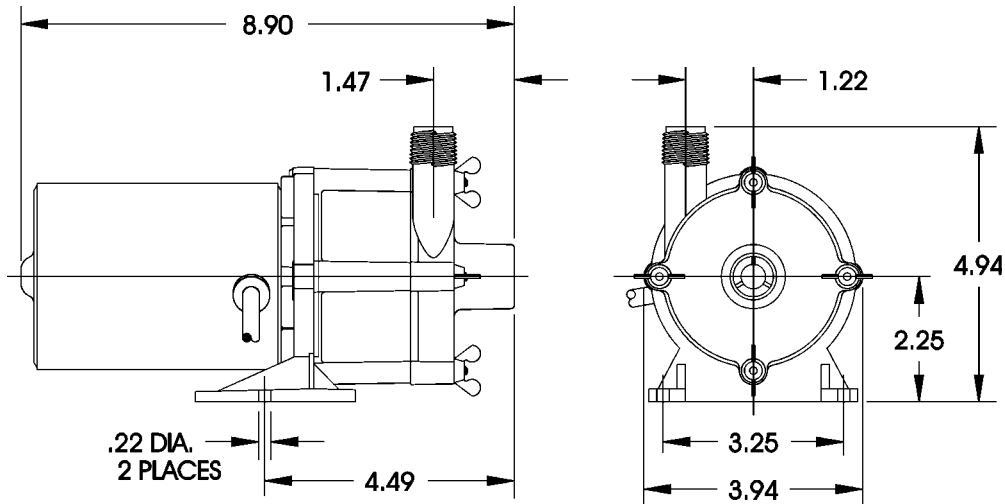

Little Giant Pump Co.

2-MD-SC SERIES

NOTE: Designs and dimensions may vary for various reasons (i.e. type of motor). This information should be used as general guide rather than an unqualified guarantee. Specifications are subject to change without prior notice.

Specifications

Model No.	Item No.	Intake	Discharge	Listing(s)	HP	Volts	Hertz	Amps	Watts	Performance (GPH @ Head)				Shut Off		Pwr. Cord (ft)	Weight (Lbs.)
										1'	3'	6'	9'	Feet	PSI		
2-MD-SC	580503	1/2" FNPT	1/2" MNPT	UR/C-CSA	1/25	115	60	1.4	109	510	465	410	330	14.6	6.3	6	6.25
2-MD-SC	580513	1/2" FNPT	1/2" MNPT	UR/C-CSA	1/30	230	50/60	.65/.64	105/100	510	465	410	330	14.6	6.3	6	6.25
2-MD-SC	580598	1/2" FNPT	1/2" MNPT	PUMP HEAD LESS MOTOR													1.83