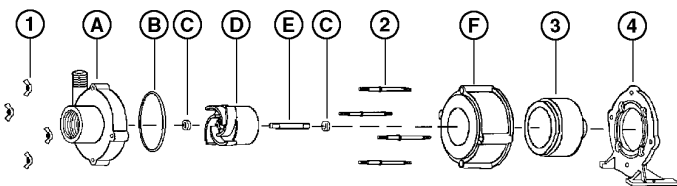

Specifications

Model No.	Item No.	Intake	Discharge	Listing(s)	HP	Volts	Hertz	Amps	Watts	Performance (GPH @ Head)				Shut Off		Pwr. Cord (ft)	Weight (Lbs.)
										1'	3'	6'	9'	Feet	PSI		
2-MD-SC	580503	1/2" FNPT	1/2" MNPT	UR/C-CSA	1/25	115	60	1.4	109	510	465	410	330	14.6	6.3	6	6.25
2-MD-SC	580513	1/2" FNPT	1/2" MNPT	UR/C-CSA	1/30	230	50/60	.65/.64	105/100	510	465	410	330	14.6	6.3	6	6.25
2-MD-SC	580598	1/2" FNPT	1/2" MNPT	PUMP HEAD LESS MOTOR													1.83

Replacement Parts

ITEM	PART NO.	DESCRIPTION
A	180079	Volute
B	924007	O-Ring
C	921077	Thrust Washer
D	180100	Impeller
E	180059	Shaft
F	180004	Housing
1	920003	Wing nut
2	911403	Stud, Collared
3	180602	Drive Magnet
4	180031	Mtg. Bracket (115V)
4	180037	Mtg. Bracket (230V)