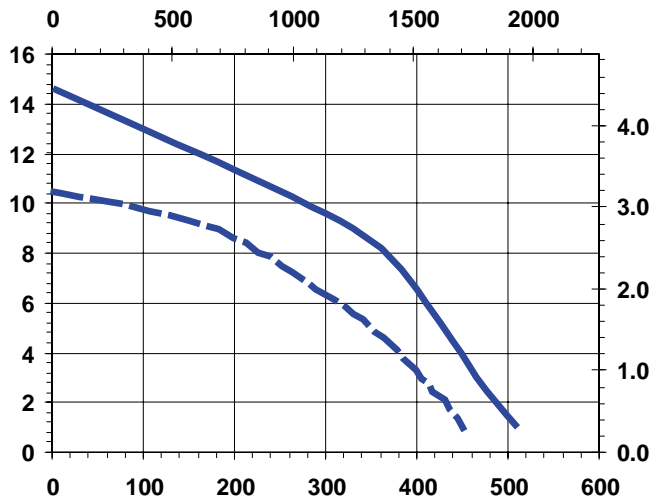

Replacement Parts

ITEM	PART NO.	DESCRIPTION
A	180079	Volute
B	924007	O-Ring
C	921077	Thrust Washer
D	180100	Impeller
E	180059	Shaft
F	180004	Housing
1	920003	Wing nut
2	911403	Stud, Collared
3	180602	Drive Magnet
4	180031	Mtg. Bracket (115V)
4	180037	Mtg. Bracket (230V)

Note: Parts A-F Contact Fluid.

FLOW - LITERS/HOUR