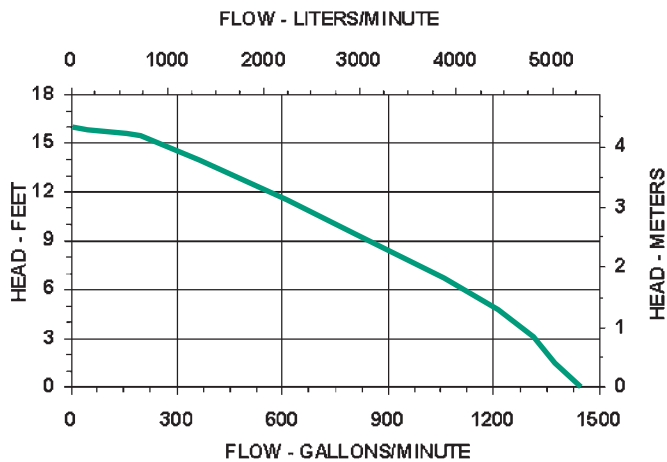

PES-1000-PW

Head (ft.)	Flow (GPH)	Head (m)	Flow (LPH)
0	1450	0.0	5489
1	1400	0.3	5300
5	1200	1.5	4542
10	750	3.0	2839
15	250	4.6	946
16	0	4.9	0