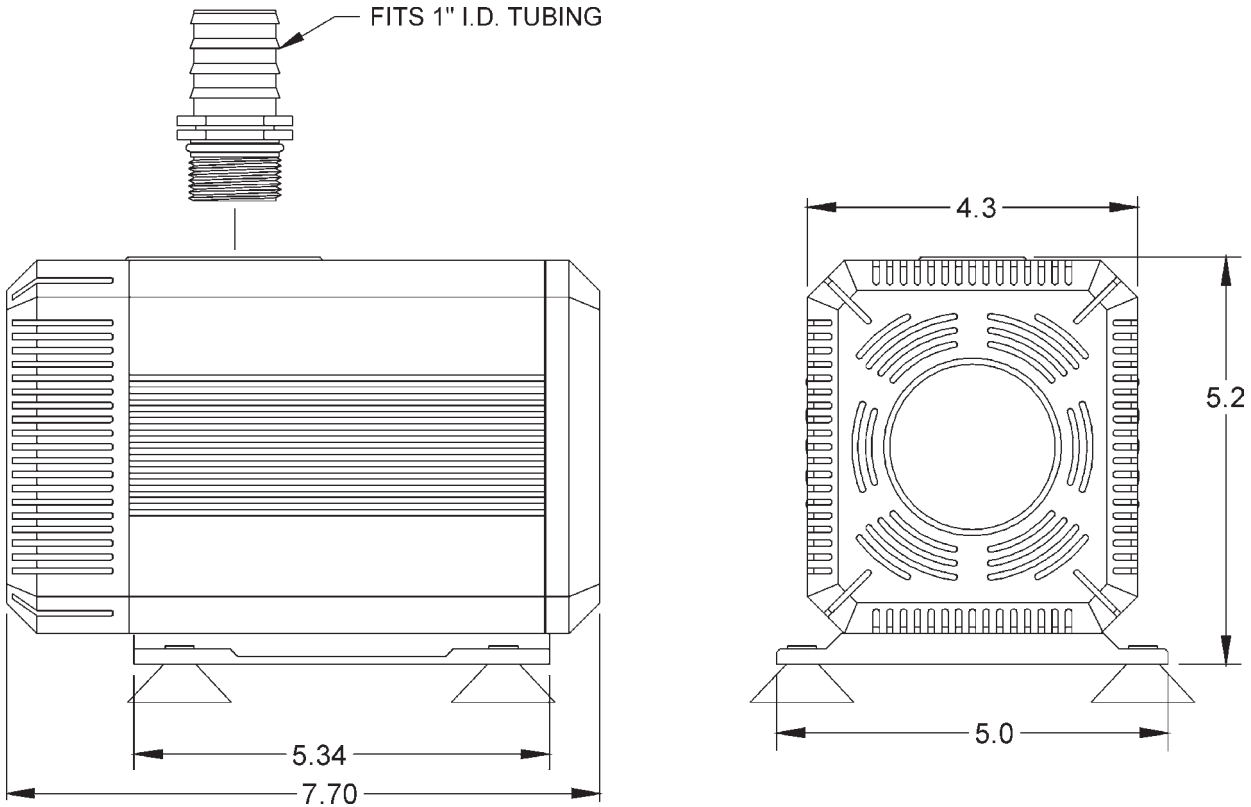

PES-1000-PW

Specifications

Model No.	Item No.	Discharge	Listings	Volts	Hertz	Amps	Watts	Performance (GPH @ Head)					Shut Off		Pwr. Cord (ft.)	Weight (lbs.)	Height	Length	Width
								0'	1'	5'	10'	15'	Feet	PSI					
PES-1000-PW	566296	1/2" MNPT	cULus	120	60	2	160	1450	1400	1200	750	250	16.0	6.9	15	9.50	5.30	7.70	5.00