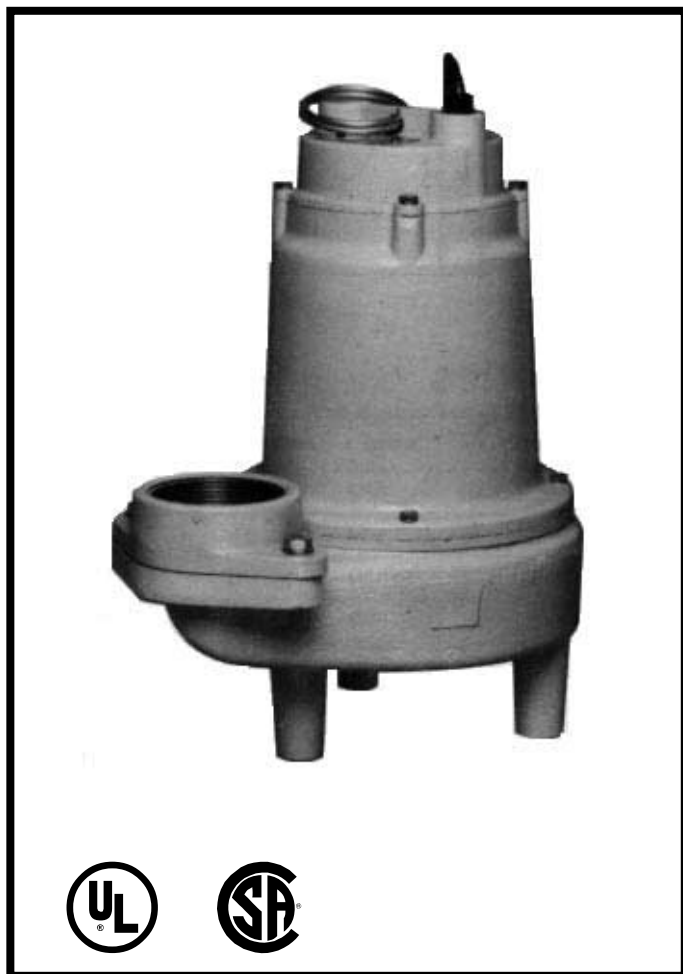

Little GIANT[®]

Pump Company

16S SERIES

Features

- Handles liquids and solid waste materials up to 2" diameter.
- Cast iron pump housing with protective epoxy coating for corrosion resistance
- Oil-filled motor housing for lifetime lubrication and rapid heat dissipation
- Stainless steel screws, bolts and lifting ring
- Mechanical seals (stainless steel spring, nitrile parts, carbon and ceramic faces) for long life and reliability
- Secondary exclusion seal to help protect mechanical seal
- 1 HP ball bearing motor
- Thermal overload protection
- Permanent split capacitor design on single phase models
- Capacitor & power cord isolated from oil-filled motor housing for ease of field maintenance
- Dynamically balanced two-vane non-clogging impeller with pump-out vanes to protect seal

Little Giant Pump Co.

16S SERIES SEWAGE EJECTOR PUMP

Specifications

MODEL NO.	ITEM NO.	DISCHARGE	SOLIDS SIZE (Dia. In.)	LISTING	HP	VOLTS	PHASE	Hz.	RPM	AMPS/WATTS	SHUT OFF (FL.)	P.S.I.	PWR CRD* (FL.)	WEIGHT (Lbs.)
16S-CIM	514620	3" FNPT	2"	UL/CSA	1	230	1	60	1625	11.0/1900	35'	15.1	20'	88
16S-CIM	514630	3" FNPT	2"	UL/CSA	1	230	1	60	1725	11.0/1900	35'	15.1	40'	88
16S-CIM	514625	3" FNPT	2"	UL/CSA	1	200-208	1	60	1650	11.0/2000	35'	15.1	20'	88
16S-CIM	514720	3" FNPT	2"	UL/CSA	1	230	3*	60	1725	6.3/1550	35'	15.1	20'	88
16S-CIM	514730	3" FNPT	2"	UL/CSA	1	460/380	3*	60/50	1725	3.2/1400	35'	15.1	20'	88
16S-CIM	514740	3" FNPT	2"	CSA	1	575	3*	60	1725	2.5/1400	35'	15.1	20'	88
16S-CIM	514750	3" FNPT	2"	UL/CSA	1	200-208	3*	60	1725	6.8 Amps	35'	15.1	20'	88

* 3 Phase Pumps Require Control Panel to Operate

* w/out plug

PUMP PERFORMANCE CURVE

Construction

Motor Housing	Epoxy Coated Cast Iron
Impeller Material	Epoxy Coated Cast Iron
Impeller Type	Two Vane, non-clog
Volute	Epoxy Coated Cast Iron
Power Cord	16/3, STW
Mechanical Shaft Seal	Nitrile Parts with Carbon/Ceramic Faces
Fasteners	Stainless Steel
Shaft	Stainless Steel
Bearings	Upper and lower ball bearings