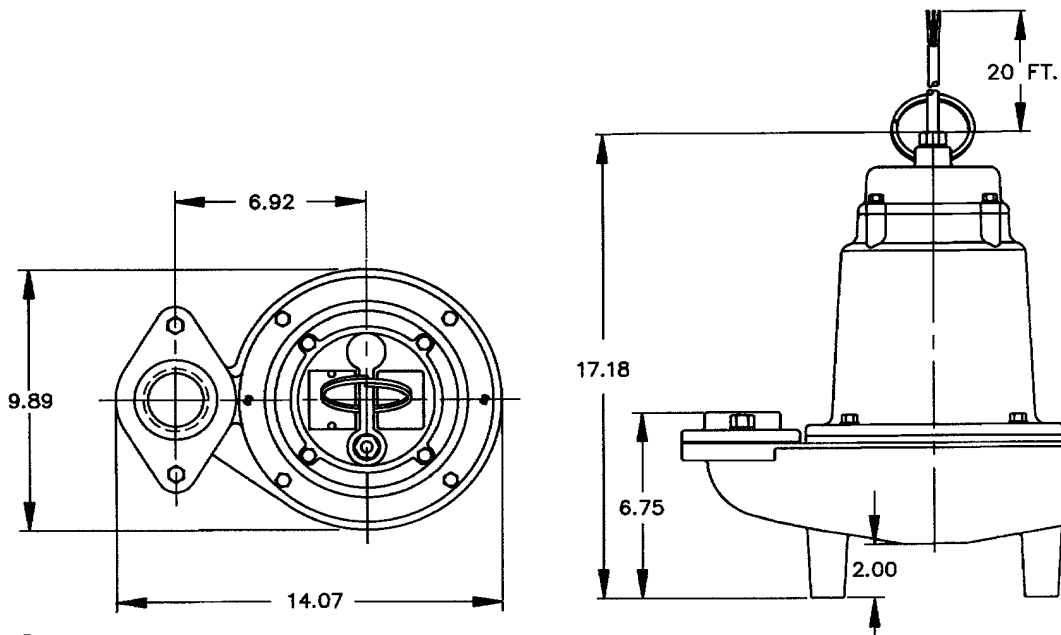

Little GIANT[®]

Pump Company

16S SERIES

Features

- Handles liquids and solid waste materials up to 2" diameter.
- Cast iron pump housing with protective epoxy coating for corrosion resistance
- Oil-filled motor housing for lifetime lubrication and rapid heat dissipation
- Stainless steel screws, bolts and lifting ring
- Mechanical seals (stainless steel spring, nitrile parts, carbon and ceramic faces) for long life and reliability
- Secondary exclusion seal to help protect mechanical seal
- 1 HP ball bearing motor
- Thermal overload protection
- Permanent split capacitor design on single phase models
- Capacitor & power cord isolated from oil-filled motor housing for ease of field maintenance
- Dynamically balanced two-vane non-clogging impeller with pump-out vanes to protect seal

Little Giant Pump Co.

16S SERIES SEWAGE EJECTOR PUMP

Specifications

MODEL NO.	ITEM NO.	DISCHARGE	SOLIDS SIZE (Dia. In.)	LISTING	HP	VOLTS	PHASE	Hz.	RPM	AMPS/WATTS	SHUT OFF (FL.)	P.S.I.	PWR CRD* (FL.)	WEIGHT (Lbs.)
16S-CIM	514620	3" FNPT	2"	UL/CSA	1	230	1	60	1625	11.0/1900	35'	15.1	20'	88
16S-CIM	514630	3" FNPT	2"	UL/CSA	1	230	1	60	1725	11.0/1900	35'	15.1	40'	88
16S-CIM	514625	3" FNPT	2"	UL/CSA	1	200-208	1	60	1650	11.0/2000	35'	15.1	20'	88
16S-CIM	514720	3" FNPT	2"	UL/CSA	1	230	3*	60	1725	6.3/1550	35'	15.1	20'	88
16S-CIM	514730	3" FNPT	2"	UL/CSA	1	460/380	3*	60/50	1725	3.2/1400	35'	15.1	20'	88
16S-CIM	514740	3" FNPT	2"	CSA	1	575	3*	60	1725	2.5/1400	35'	15.1	20'	88
16S-CIM	514750	3" FNPT	2"	UL/CSA	1	200-208	3*	60	1725	6.8 Amps	35'	15.1	20'	88

* 3 Phase Pumps Require Control Panel to Operate

* w/out plug

PUMP PERFORMANCE CURVE

Construction

Motor Housing	Epoxy Coated Cast Iron
Impeller Material	Epoxy Coated Cast Iron
Impeller Type	Two Vane, non-clog
Volute	Epoxy Coated Cast Iron
Power Cord	16/3, STW
Mechanical Shaft Seal	Nitrile Parts with Carbon/Ceramic Faces
Fasteners	Stainless Steel
Shaft	Stainless Steel
Bearings	Upper and lower ball bearings