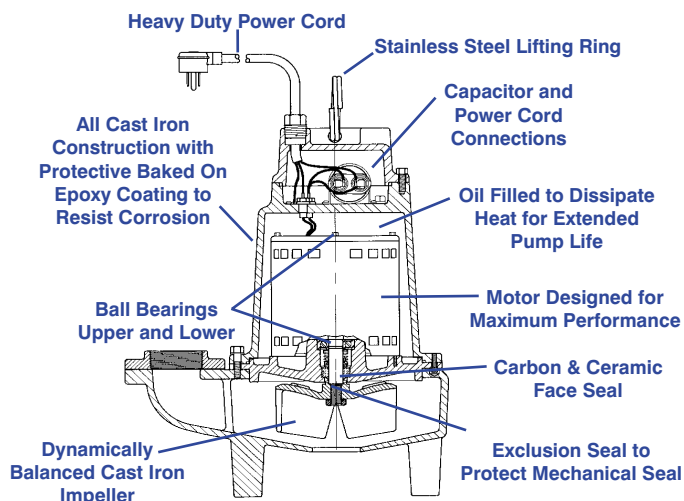

Little GIANT[®]

Pump Company

16S SERIES

Features

- Handles liquids and solid waste materials up to 2" diameter.
- Cast iron pump housing with protective epoxy coating for corrosion resistance
- Oil-filled motor housing for lifetime lubrication and rapid heat dissipation
- Stainless steel screws, bolts and lifting ring
- Mechanical seals (stainless steel spring, nitrile parts, carbon and ceramic faces) for long life and reliability
- Secondary exclusion seal to help protect mechanical seal
- 1 HP ball bearing motor
- Thermal overload protection
- Permanent split capacitor design on single phase models
- Capacitor & power cord isolated from oil-filled motor housing for ease of field maintenance
- Dynamically balanced two-vane non-clogging impeller with pump-out vanes to protect seal

Little Giant Pump Co.

16S SERIES SEWAGE EJECTOR PUMP

Specifications

MODEL NO.	ITEM NO.	DISCHARGE	SOLIDS SIZE (Dia. In.)	LISTING	HP	VOLTS	PHASE	Hz.	RPM	AMPS/WATTS	SHUT OFF (FL.)	P.S.I.	PWR CRD* (FL.)	WEIGHT (Lbs.)
16S-CIM	514620	3" FNPT	2"	UL/CSA	1	230	1	60	1625	11.0/1900	35'	15.1	20'	88
16S-CIM	514630	3" FNPT	2"	UL/CSA	1	230	1	60	1725	11.0/1900	35'	15.1	40'	88
16S-CIM	514625	3" FNPT	2"	UL/CSA	1	200-208	1	60	1650	11.0/2000	35'	15.1	20'	88
16S-CIM	514720	3" FNPT	2"	UL/CSA	1	230	3*	60	1725	6.3/1550	35'	15.1	20'	88
16S-CIM	514730	3" FNPT	2"	UL/CSA	1	460/380	3*	60/50	1725	3.2/1400	35'	15.1	20'	88
16S-CIM	514740	3" FNPT	2"	CSA	1	575	3*	60	1725	2.5/1400	35'	15.1	20'	88
16S-CIM	514750	3" FNPT	2"	UL/CSA	1	200-208	3*	60	1725	6.8 Amps	35'	15.1	20'	88

* 3 Phase Pumps Require Control Panel to Operate

* w/out plug

PUMP PERFORMANCE CURVE

Construction

Motor Housing	Epoxy Coated Cast Iron
Impeller Material	Epoxy Coated Cast Iron
Impeller Type	Two Vane, non-clog
Volute	Epoxy Coated Cast Iron
Power Cord	16/3, STW
Mechanical Shaft Seal	Nitrile Parts with Carbon/Ceramic Faces
Fasteners	Stainless Steel
Shaft	Stainless Steel
Bearings	Upper and lower ball bearings