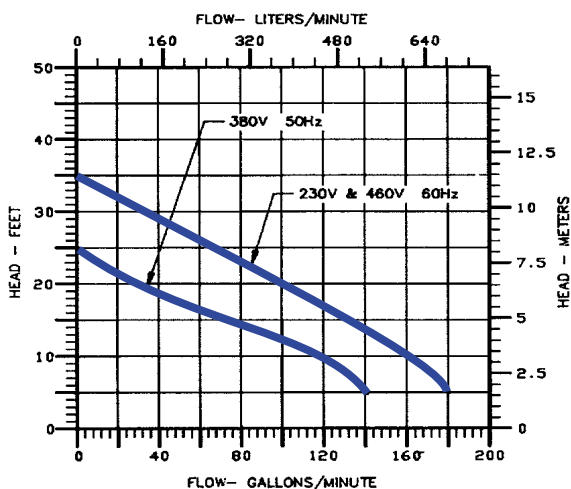

Little GIANT[®]

Pump Company

16S SERIES

Features

- Handles liquids and solid waste materials up to 2" diameter.
- Cast iron pump housing with protective epoxy coating for corrosion resistance
- Oil-filled motor housing for lifetime lubrication and rapid heat dissipation
- Stainless steel screws, bolts and lifting ring
- Mechanical seals (stainless steel spring, nitrile parts, carbon and ceramic faces) for long life and reliability
- Secondary exclusion seal to help protect mechanical seal
- 1 HP ball bearing motor
- Thermal overload protection
- Permanent split capacitor design on single phase models
- Capacitor & power cord isolated from oil-filled motor housing for ease of field maintenance
- Dynamically balanced two-vane non-clogging impeller with pump-out vanes to protect seal

Little Giant Pump Co.

16S SERIES SEWAGE EJECTOR PUMP

Specifications

MODEL NO.	ITEM NO.	DISCHARGE	SOLIDS SIZE (Dia. In.)	LISTING	HP	VOLTS	PHASE	Hz.	RPM	AMPS/WATTS	SHUT OFF (FL.)	P.S.I.	PWR CRD* (FL.)	WEIGHT (Lbs.)
16S-CIM	514620	3" FNPT	2"	UL/CSA	1	230	1	60	1625	11.0/1900	35'	15.1	20'	88
16S-CIM	514630	3" FNPT	2"	UL/CSA	1	230	1	60	1725	11.0/1900	35'	15.1	40'	88
16S-CIM	514625	3" FNPT	2"	UL/CSA	1	200-208	1	60	1650	11.0/2000	35'	15.1	20'	88
16S-CIM	514720	3" FNPT	2"	UL/CSA	1	230	3*	60	1725	6.3/1550	35'	15.1	20'	88
16S-CIM	514730	3" FNPT	2"	UL/CSA	1	460/380	3*	60/50	1725	3.2/1400	35'	15.1	20'	88
16S-CIM	514740	3" FNPT	2"	CSA	1	575	3*	60	1725	2.5/1400	35'	15.1	20'	88
16S-CIM	514750	3" FNPT	2"	UL/CSA	1	200-208	3*	60	1725	6.8 Amps	35'	15.1	20'	88

* 3 Phase Pumps Require Control Panel to Operate

* w/out plug

PUMP PERFORMANCE CURVE

Construction

Motor Housing	Epoxy Coated Cast Iron
Impeller Material	Epoxy Coated Cast Iron
Impeller Type	Two Vane, non-clog
Volute	Epoxy Coated Cast Iron
Power Cord	16/3, STW
Mechanical Shaft Seal	Nitrile Parts with Carbon/Ceramic Faces
Fasteners	Stainless Steel
Shaft	Stainless Steel
Bearings	Upper and lower ball bearings