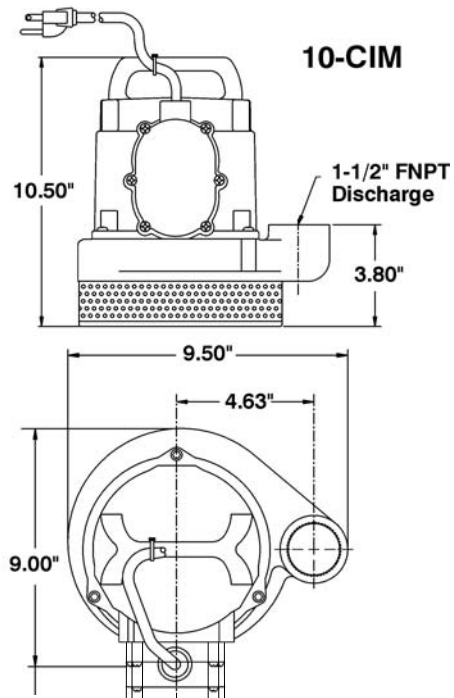

Little GIANT[®] Pump Company

**Big John
Submersible
Sump Pumps**

10 & 12 SERIES

Features

- Cast bronze or cast iron pump housing with protective epoxy coating for corrosion and rust resistance
- Oil-filled motor housing for lifetime lubrication and rapid heat dissipation
- 1/2 hp split phase motor
- Stainless steel fasteners
- Mechanical seal (stainless steel spring, nitrile parts, carbon and ceramic faces)
- Bearings: upper and lower ball bearings for extended motor life
- Thermal overload protection
- Nylon switch housing
- Manual and automatic models
- Automatic operation with pressure switch operates when water level is between 8-1/2" to 12". Pump shuts off when water level falls between 1-1/2" to 5" (Pressure switch is non-adjustable)
- UL/CSA listed

10-CIA

Little Giant Pump Co.

10 & 12 SERIES SUMP PUMPS

Specifications

MODEL NO.	ITEM NO.	H.P.	VOLTS	AMPS S/R	WATTS	PERFORMANCE (GPM @ HEAD)			SHUTOFF (FT.)	SHUTOFF (PS.I.)	POWER CORD (FT.)	DIMENSIONS (H x L x W) (IN.)
						5'	10'	15'				
10-CIM	510055	1/2	115	40/11	1,100	70	63	45	23	10	10	10.5 x 9.3 x 9.5
10-CIA	510155	1/2	115	40/11	1,100	70	63	45	23	10	10	10.5 x 9.3 x 9.5
10-CIA	510156	1/2	115	40/11	1,100	70	63	45	23	10	25	10.5 x 9.3 x 9.5
12-CBM	512055	1/2	115	40/11	1,100	83	66	50	26	11.2	10	10.5 x 8.5 x 9.5
12-CBA	512155	1/2	115	40/11	1,100	83	66	50	26	11.2	10	10.5 x 8.5 x 9.5
12-CBA	512125	1/2	115	40/11	1,100	83	66	50	26	11.2	25	10.5 x 8.5 x 9.5

Construction

Motor Housing	Epoxy-coated Cast Iron on #10 Series (Cast bronze on #12 Series)
Impeller Material	Nylon
Impeller Type	Non-Clog
Volute	Epoxy-coated Cast Iron on #10 Series (Cast bronze on #12 Series)
Power Cord	16-3 SJTW
Mechanical Shaft Seal	Nitrile parts, carbon & ceramic faces
Fasteners	Stainless Steel
Shaft	CRS
Bearings	Stainless Steel upper & lower ball bearings