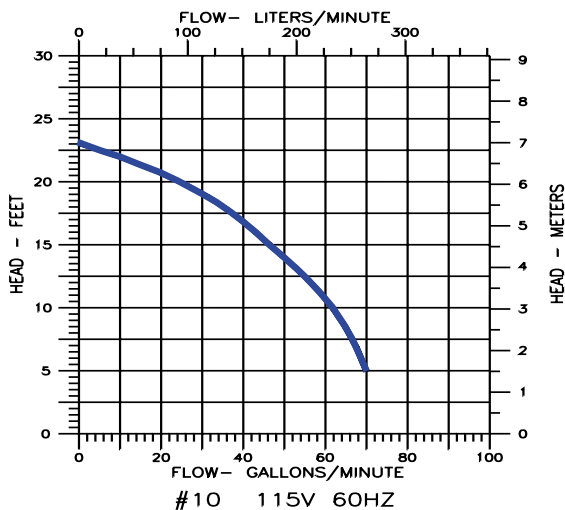

Little GIANT[®] Pump Company

**Big John
Submersible
Sump Pumps**

10 & 12 SERIES

Features

- Cast bronze or cast iron pump housing with protective epoxy coating for corrosion and rust resistance
- Oil-filled motor housing for lifetime lubrication and rapid heat dissipation
- 1/2 hp split phase motor
- Stainless steel fasteners
- Mechanical seal (stainless steel spring, nitrile parts, carbon and ceramic faces)
- Bearings: upper and lower ball bearings for extended motor life
- Thermal overload protection
- Nylon switch housing
- Manual and automatic models
- Automatic operation with pressure switch operates when water level is between 8-1/2" to 12". Pump shuts off when water level falls between 1-1/2" to 5" (Pressure switch is non-adjustable)
- UL/CSA listed

10-CIA

Little Giant Pump Co.

10 & 12 SERIES SUMP PUMPS

Specifications

MODEL NO.	ITEM NO.	H.P.	VOLTS	AMPS S/R	WATTS	PERFORMANCE (GPM @ HEAD)			SHUTOFF (FT.)	SHUTOFF (PS.I.)	POWER CORD (FT.)	DIMENSIONS (H x L x W) (IN.)
						5'	10'	15'				
10-CIM	510055	1/2	115	40/11	1,100	70	63	45	23	10	10	10.5 x 9.3 x 9.5
10-CIA	510155	1/2	115	40/11	1,100	70	63	45	23	10	10	10.5 x 9.3 x 9.5
10-CIA	510156	1/2	115	40/11	1,100	70	63	45	23	10	25	10.5 x 9.3 x 9.5
12-CBM	512055	1/2	115	40/11	1,100	83	66	50	26	11.2	10	10.5 x 8.5 x 9.5
12-CBA	512155	1/2	115	40/11	1,100	83	66	50	26	11.2	10	10.5 x 8.5 x 9.5
12-CBA	512125	1/2	115	40/11	1,100	83	66	50	26	11.2	25	10.5 x 8.5 x 9.5

Construction

Motor Housing	Epoxy-coated Cast Iron on #10 Series (Cast bronze on #12 Series)
Impeller Material	Nylon
Impeller Type	Non-Clog
Volute	Epoxy-coated Cast Iron on #10 Series (Cast bronze on #12 Series)
Power Cord	16-3 SJTW
Mechanical Shaft Seal	Nitrile parts, carbon & ceramic faces
Fasteners	Stainless Steel
Shaft	CRS
Bearings	Stainless Steel upper & lower ball bearings