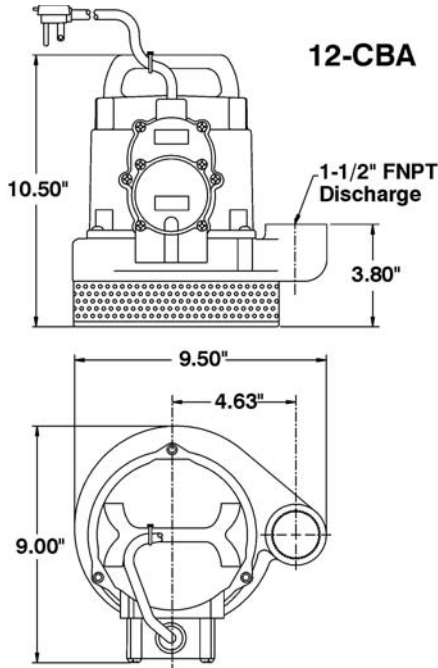

Little GIANT[®] Pump Company

**Big John
Submersible
Sump Pumps**

10 & 12 SERIES

Features

- Cast bronze or cast iron pump housing with protective epoxy coating for corrosion and rust resistance
- Oil-filled motor housing for lifetime lubrication and rapid heat dissipation
- 1/2 hp split phase motor
- Stainless steel fasteners
- Mechanical seal (stainless steel spring, nitrile parts, carbon and ceramic faces)
- Bearings: upper and lower ball bearings for extended motor life
- Thermal overload protection
- Nylon switch housing
- Manual and automatic models
- Automatic operation with pressure switch operates when water level is between 8-1/2" to 12". Pump shuts off when water level falls between 1-1/2" to 5" (Pressure switch is non-adjustable)
- UL/CSA listed

10-CIA

Little Giant Pump Co.

10 & 12 SERIES SUMP PUMPS

Specifications

MODEL NO.	ITEM NO.	H.P.	VOLTS	AMPS S/R	WATTS	PERFORMANCE (GPM @ HEAD)			SHUTOFF (FT.)	SHUTOFF (PS.I.)	POWER CORD (FT.)	DIMENSIONS (H x L x W) (IN.)
						5'	10'	15'				
10-CIM	510055	1/2	115	40/11	1,100	70	63	45	23	10	10	10.5 x 9.3 x 9.5
10-CIA	510155	1/2	115	40/11	1,100	70	63	45	23	10	10	10.5 x 9.3 x 9.5
10-CIA	510156	1/2	115	40/11	1,100	70	63	45	23	10	25	10.5 x 9.3 x 9.5
12-CBM	512055	1/2	115	40/11	1,100	83	66	50	26	11.2	10	10.5 x 8.5 x 9.5
12-CBA	512155	1/2	115	40/11	1,100	83	66	50	26	11.2	10	10.5 x 8.5 x 9.5
12-CBA	512125	1/2	115	40/11	1,100	83	66	50	26	11.2	25	10.5 x 8.5 x 9.5

Construction

Motor Housing	Epoxy-coated Cast Iron on #10 Series (Cast bronze on #12 Series)
Impeller Material	Nylon
Impeller Type	Non-Clog
Volute	Epoxy-coated Cast Iron on #10 Series (Cast bronze on #12 Series)
Power Cord	16-3 SJTW
Mechanical Shaft Seal	Nitrile parts, carbon & ceramic faces
Fasteners	Stainless Steel
Shaft	CRS
Bearings	Stainless Steel upper & lower ball bearings