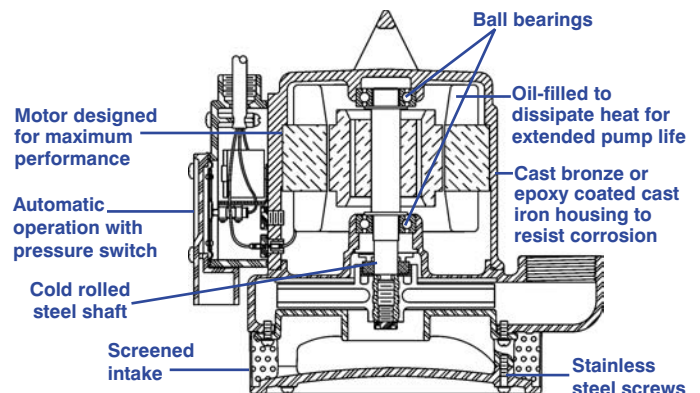

Little GIANT[®] Pump Company

**Big John
Submersible
Sump Pumps**

10 & 12 SERIES

Features

- Cast bronze or cast iron pump housing with protective epoxy coating for corrosion and rust resistance
- Oil-filled motor housing for lifetime lubrication and rapid heat dissipation
- 1/2 hp split phase motor
- Stainless steel fasteners
- Mechanical seal (stainless steel spring, nitrile parts, carbon and ceramic faces)
- Bearings: upper and lower ball bearings for extended motor life
- Thermal overload protection
- Nylon switch housing
- Manual and automatic models
- Automatic operation with pressure switch operates when water level is between 8-1/2" to 12". Pump shuts off when water level falls between 1-1/2" to 5" (Pressure switch is non-adjustable)
- UL/CSA listed

10-CIA

Little Giant Pump Co.

10 & 12 SERIES SUMP PUMPS

Specifications

MODEL NO.	ITEM NO.	H.P.	VOLTS	AMPS S/R	WATTS	PERFORMANCE (GPM @ HEAD)			SHUTOFF (FT.)	SHUTOFF (PS.I.)	POWER CORD (FT.)	DIMENSIONS (H x L x W) (IN.)
						5'	10'	15'				
10-CIM	510055	1/2	115	40/11	1,100	70	63	45	23	10	10	10.5 x 9.3 x 9.5
10-CIA	510155	1/2	115	40/11	1,100	70	63	45	23	10	10	10.5 x 9.3 x 9.5
10-CIA	510156	1/2	115	40/11	1,100	70	63	45	23	10	25	10.5 x 9.3 x 9.5
12-CBM	512055	1/2	115	40/11	1,100	83	66	50	26	11.2	10	10.5 x 8.5 x 9.5
12-CBA	512155	1/2	115	40/11	1,100	83	66	50	26	11.2	10	10.5 x 8.5 x 9.5
12-CBA	512125	1/2	115	40/11	1,100	83	66	50	26	11.2	25	10.5 x 8.5 x 9.5

Construction

Motor Housing	Epoxy-coated Cast Iron on #10 Series (Cast bronze on #12 Series)
Impeller Material	Nylon
Impeller Type	Non-Clog
Volute	Epoxy-coated Cast Iron on #10 Series (Cast bronze on #12 Series)
Power Cord	16-3 SJTW
Mechanical Shaft Seal	Nitrile parts, carbon & ceramic faces
Fasteners	Stainless Steel
Shaft	CRS
Bearings	Stainless Steel upper & lower ball bearings