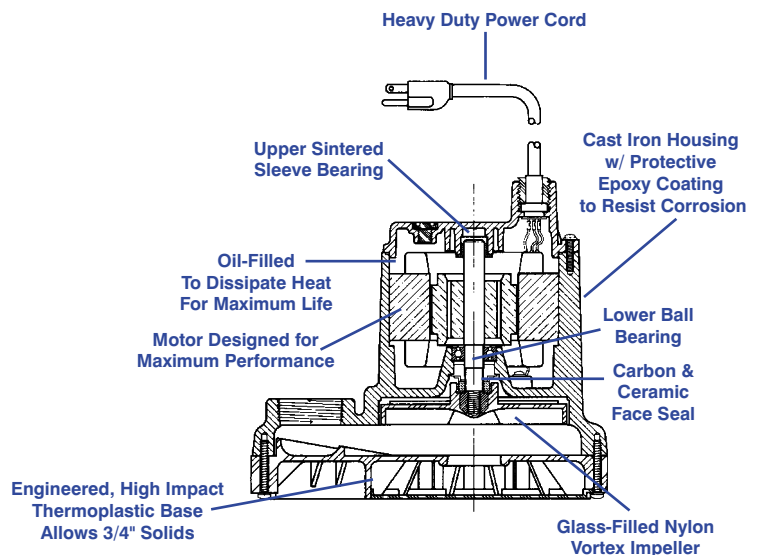

#### Features

- Handles liquids and solid waste materials up to 3/4" diameter.
- Cast iron pump housing with protective epoxy coating for corrosion resistance
- Oil-filled motor housing for lifetime lubrication and rapid heat dissipation
- Stainless steel screws, bolts and handle
- Mechanical seals (stainless steel spring, nitrile parts, carbon and ceramic faces)
- Bearings: Lower-Ball Bearing
- Thermal overload protection
- Manual and Automatic models
- Automatic operation has 9 to 14 "On" level and 2 to 6 "Off" level range with integral remote float switch.
- All 115 volt models are UL/CSA listed.