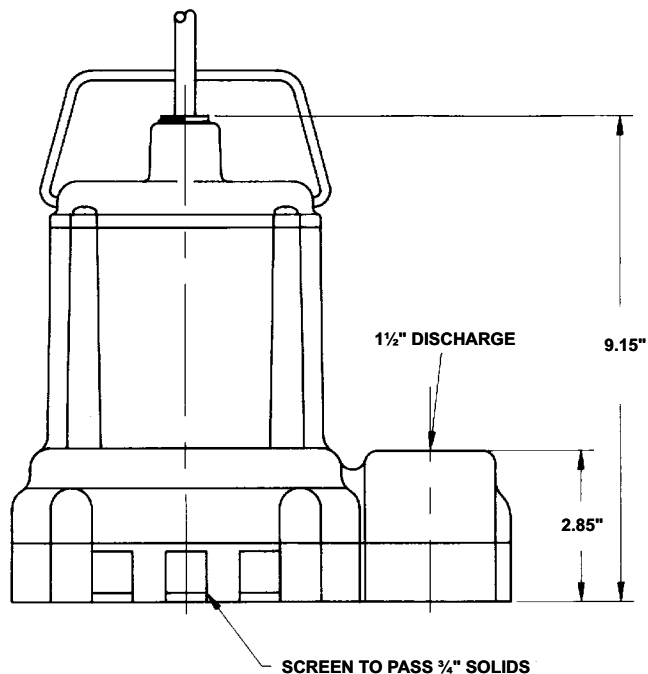

#### Features

- Handles liquids and solid waste materials up to 3/4" diameter.
- Cast iron pump housing with protective epoxy coating for corrosion resistance
- Oil-filled motor housing for lifetime lubrication and rapid heat dissipation
- Stainless steel screws, bolts and handle
- Mechanical seals (stainless steel spring, nitrile parts, carbon and ceramic faces)
- Bearings: Lower-Ball Bearing
- Thermal overload protection
- Manual and Automatic models
- Automatic operation has 9 to 14 "On" level and 2 to 6 "Off" level range with integral remote float switch.
- All 115 volt models are UL/CSA listed.

### Specifications

MODEL NO.	ITEM NO.	LISTING	HP	VOLTS	SOLIDS SIZE (Dia. In.)	RUNNING AMPS/WATTS	PERFORMANCE (GPM @ HEAD)				SHUTOFF (Ft.)	P.S.I.	PWR. CRD. (Ft.)	WEIGHT (Lbs.)	DIMENSIONS (H x L x W in.)
							5'	10'	15'	20'					
9E-CIM	509200	UL/CSA	4/10	115	3/4	12.3/1000	57	53	40	15	23	10	15	26	9.15 x 9.6 x 6.8
9E-CIA-RFS	509300	UL/CSA	4/10	115	3/4	12.3/1000	57	53	40	15	23	10	15	27	9.15 x 9.6 x 6.8
9E-CIM	509250	—	4/10	230	3/4	6.2/1000	57	53	40	15	23	10	15*	26	9.15 x 9.6 x 6.8
9E-CIA-RFS	509320	UL/CSA	4/10	115	3/4	12.3/1000	57	53	40	15	23	10	20	28	9.15 x 9.6 x 6.8
9E-CIM	509225	UL/CSA	4/10	115	3/4	12.3/1000	57	53	40	15	27	10	25	26	9.15 x 9.6 x 6.8