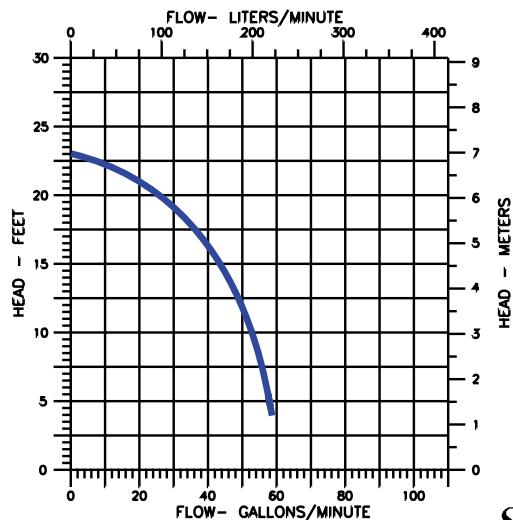

Construction

Cover	Nylon
Motor Housing	Epoxy Coated Cast Iron
Impeller Material	Nylon
Impeller Type	Vortex
Volute	Epoxy Coated Cast Iron
Power Cord	SJTW-A
Mechanical Shaft Seal	Nitrile with carbon and ceramic faces
Fasteners	Stainless Steel
Shaft	Steel
Bearings	Upper Sleeve and Lower Ball Bearings