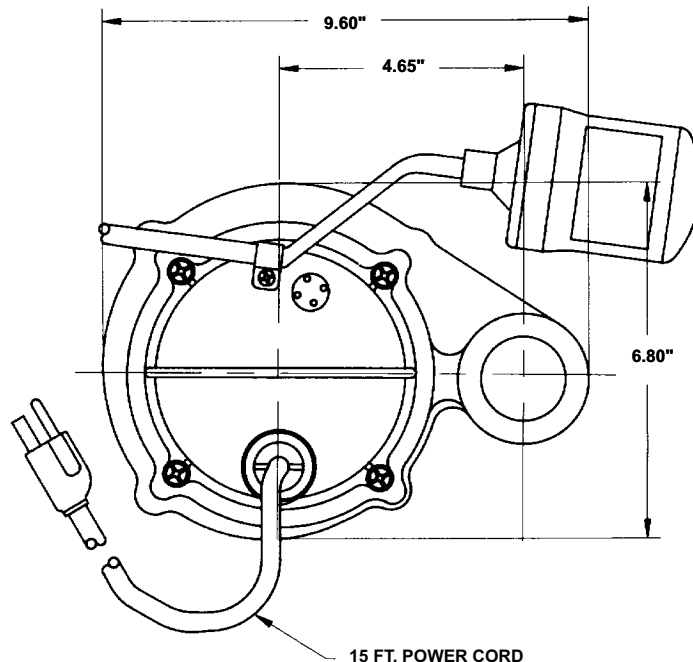

#### Features

- Handles liquids and solid waste materials up to 3/4" diameter.
- Cast iron pump housing with protective epoxy coating for corrosion resistance
- Oil-filled motor housing for lifetime lubrication and rapid heat dissipation
- Stainless steel screws, bolts and handle
- Mechanical seals (stainless steel spring, nitrile parts, carbon and ceramic faces)
- Bearings: Lower-Ball Bearing
- Thermal overload protection
- Manual and Automatic models
- Automatic operation has 9 to 14 "On" level and 2 to 6 "Off" level range with integral remote float switch.
- All 115 volt models are UL/CSA listed.

### Specifications

MODEL NO.	ITEM NO.	LISTING	HP	VOLTS	SOLIDS SIZE (Dia. In.)	RUNNING AMPS/WATTS	PERFORMANCE (GPM @ HEAD)				SHUTOFF (Ft.)	P.S.I.	PWR. CRD. (Ft.)	WEIGHT (Lbs.)	DIMENSIONS (H x L x W in.)
							5'	10'	15'	20'					
9E-CIM	509200	UL/CSA	4/10	115	3/4	12.3/1000	57	53	40	15	23	10	15	26	9.15 x 9.6 x 6.8
9E-CIA-RFS	509300	UL/CSA	4/10	115	3/4	12.3/1000	57	53	40	15	23	10	15	27	9.15 x 9.6 x 6.8
9E-CIM	509250	—	4/10	230	3/4	6.2/1000	57	53	40	15	23	10	15*	26	9.15 x 9.6 x 6.8
9E-CIA-RFS	509320	UL/CSA	4/10	115	3/4	12.3/1000	57	53	40	15	23	10	20	28	9.15 x 9.6 x 6.8
9E-CIM	509225	UL/CSA	4/10	115	3/4	12.3/1000	57	53	40	15	27	10	25	26	9.15 x 9.6 x 6.8