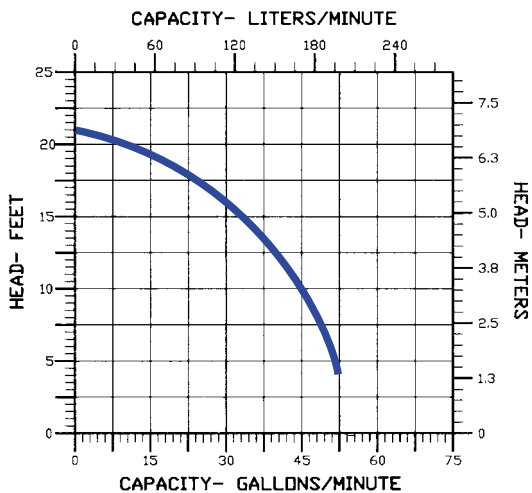

Little Giant Pump Co.

8E SERIES SUMP/EFFLUENT PUMP

Specifications

MODEL NO.	ITEM NO.	LISTING	HP	VOLTS	SOLIDS SIZE (Dia. in.)	RUNNING AMPS/WATTS	PERFORMANCE (GPM @ HEAD)				SHUTOFF (Ft.)	P.S.I.	PWR. CRD. (Ft.)	WEIGHT (Lbs.)	DIMENSIONS (HxLxW in.)
							5'	10'	15'	20'					
8E-CIM	509000	UL/CSA	1/3	115	3/4	11/900	52	45	33	—	21	9.1	10	24	8.25 x 9.6 x 6.9
8E-CIA-RFS	509100	UL/CSA	1/3	115	3/4	11/900	52	45	33	—	21	9.1	10	25	8.25 x 9.6 x 6.9
8E-CIM	509050	UL	1/3	230	3/4	6/900	52	45	33	—	21	9.1	12	23	8.25 x 9.6 x 6.9
8E-CIM	509005	UL/CSA	1/3	115	3/4	11/900	52	45	33	—	21	9.1	15	24	8.25 x 9.6 x 6.9
8E-CIA-RFS	509105	UL/CSA	1/3	115	3/4	11/900	52	45	33	—	21	9.1	15	26	8.25 x 9.6 x 6.9
8E-CIA-RFS	509120	UL/CSA	1/3	115	3/4	11/900	52	45	33	—	21	9.1	20	26	8.25 x 9.6 x 6.9
8E-CIM	509125	UL/CSA	1/3	115	3/4	11/900	52	45	33	—	21	9.1	25	25	8.25 x 9.6 x 6.9

All models are 60 Hz.

8E SERIES PUMP PERFORMANCE CURVE

Construction

Motor Housing	Epoxy Coated Cast Iron
Impeller Material	Nylon
Impeller Type	Vortex
Volute	Epoxy Coated Cast Iron
Power Cord	SJTW-A
Mechanical Shaft Seal	Nitrile with carbon and ceramic faces
Fasteners	Stainless Steel
Shaft	Cold Rolled Steel
Bearings	Upper and lower sintered sleeve bearings