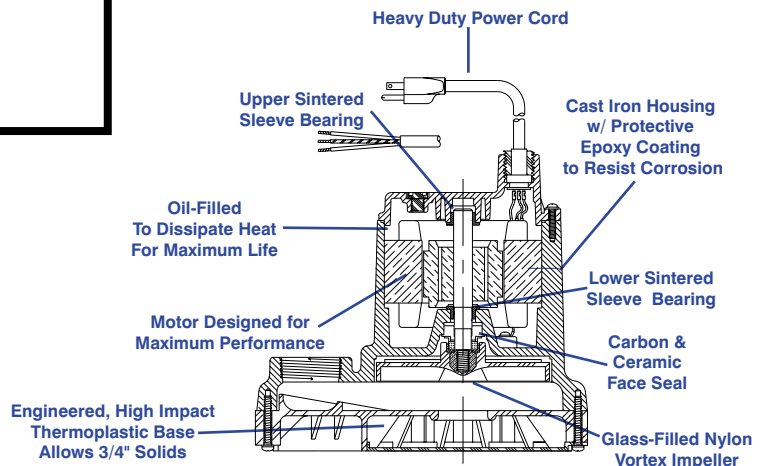

Little GIANT[®] Pump Company

**Eliminator Series
Sump/Effluent Pumps**

8E SERIES

Features

- Handles liquids and solid waste materials up to 3/4" diameter.
- Cast iron pump housing with protective epoxy coating for corrosion resistance
- Oil-filled motor housing for lifetime lubrication and rapid heat dissipation
- Stainless steel fasteners
- Mechanical seals (stainless steel spring, nitrile parts, Carbon and ceramic faces)
- Bearings: Upper and Lower Sintered Sleeve
- Thermal overload protection
- Manual and Automatic models
- Automatic operation has 9 to 14 "On" level and 2 to 6 "Off" level range
- All 115 volt models are UL/CSA listed.

Little Giant Pump Co.

8E SERIES SUMP/EFFLUENT PUMP

Specifications

MODEL NO.	ITEM NO.	LISTING	HP	VOLTS	SOLIDS SIZE (Dia. in.)	RUNNING AMPS/WATTS	PERFORMANCE (GPM @ HEAD)				SHUTOFF (Ft.)	P.S.I.	PWR. CRD. (Ft.)	WEIGHT (Lbs.)	DIMENSIONS (HxLxW in.)
							5'	10'	15'	20'					
8E-CIM	509000	UL/CSA	1/3	115	3/4	11/900	52	45	33	—	21	9.1	10	24	8.25 x 9.6 x 6.9
8E-CIA-RFS	509100	UL/CSA	1/3	115	3/4	11/900	52	45	33	—	21	9.1	10	25	8.25 x 9.6 x 6.9
8E-CIM	509050	UL	1/3	230	3/4	6/900	52	45	33	—	21	9.1	12	23	8.25 x 9.6 x 6.9
8E-CIM	509005	UL/CSA	1/3	115	3/4	11/900	52	45	33	—	21	9.1	15	24	8.25 x 9.6 x 6.9
8E-CIA-RFS	509105	UL/CSA	1/3	115	3/4	11/900	52	45	33	—	21	9.1	15	26	8.25 x 9.6 x 6.9
8E-CIA-RFS	509120	UL/CSA	1/3	115	3/4	11/900	52	45	33	—	21	9.1	20	26	8.25 x 9.6 x 6.9
8E-CIM	509125	UL/CSA	1/3	115	3/4	11/900	52	45	33	—	21	9.1	25	25	8.25 x 9.6 x 6.9

All models are 60 Hz.

8E SERIES PUMP PERFORMANCE CURVE

Construction

Motor Housing	Epoxy Coated Cast Iron
Impeller Material	Nylon
Impeller Type	Vortex
Volute	Epoxy Coated Cast Iron
Power Cord	SJTW-A
Mechanical Shaft Seal	Nitrile with carbon and ceramic faces
Fasteners	Stainless Steel
Shaft	Cold Rolled Steel
Bearings	Upper and lower sintered sleeve bearings