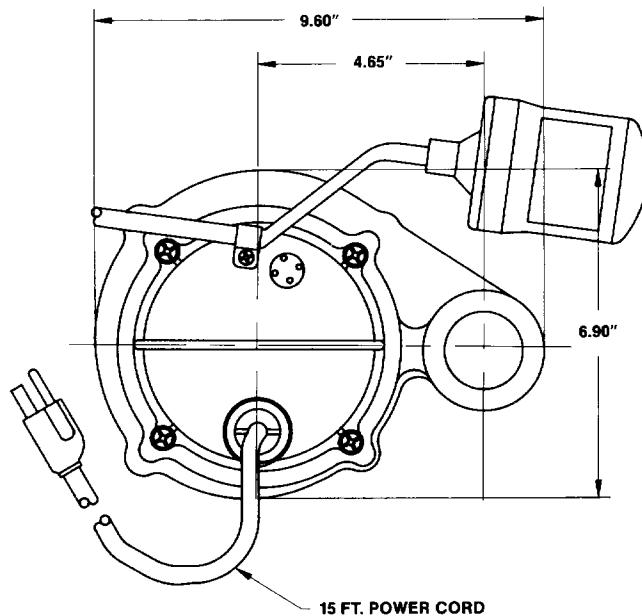

Little GIANT[®] Pump Company

**Eliminator Series
Sump/Effluent Pumps**

8E SERIES

Features

- Handles liquids and solid waste materials up to 3/4" diameter.
- Cast iron pump housing with protective epoxy coating for corrosion resistance
- Oil-filled motor housing for lifetime lubrication and rapid heat dissipation
- Stainless steel fasteners
- Mechanical seals (stainless steel spring, nitrile parts, Carbon and ceramic faces)
- Bearings: Upper and Lower Sintered Sleeve
- Thermal overload protection
- Manual and Automatic models
- Automatic operation has 9 to 14 "On" level and 2 to 6 "Off" level range
- All 115 volt models are UL/CSA listed.

Little Giant Pump Co.

8E SERIES SUMP/EFFLUENT PUMP

Specifications

MODEL NO.	ITEM NO.	LISTING	HP	VOLTS	SOLIDS SIZE (Dia. in.)	RUNNING AMPS/WATTS	PERFORMANCE (GPM @ HEAD)				SHUTOFF (Ft.)	P.S.I.	PWR. CRD. (Ft.)	WEIGHT (Lbs.)	DIMENSIONS (HxLxW in.)
							5'	10'	15'	20'					
8E-CIM	509000	UL/CSA	1/3	115	3/4	11/900	52	45	33	—	21	9.1	10	24	8.25 x 9.6 x 6.9
8E-CIA-RFS	509100	UL/CSA	1/3	115	3/4	11/900	52	45	33	—	21	9.1	10	25	8.25 x 9.6 x 6.9
8E-CIM	509050	UL	1/3	230	3/4	6/900	52	45	33	—	21	9.1	12	23	8.25 x 9.6 x 6.9
8E-CIM	509005	UL/CSA	1/3	115	3/4	11/900	52	45	33	—	21	9.1	15	24	8.25 x 9.6 x 6.9
8E-CIA-RFS	509105	UL/CSA	1/3	115	3/4	11/900	52	45	33	—	21	9.1	15	26	8.25 x 9.6 x 6.9
8E-CIA-RFS	509120	UL/CSA	1/3	115	3/4	11/900	52	45	33	—	21	9.1	20	26	8.25 x 9.6 x 6.9
8E-CIM	509125	UL/CSA	1/3	115	3/4	11/900	52	45	33	—	21	9.1	25	25	8.25 x 9.6 x 6.9

All models are 60 Hz.

8E SERIES PUMP PERFORMANCE CURVE

Construction

Motor Housing	Epoxy Coated Cast Iron
Impeller Material	Nylon
Impeller Type	Vortex
Volute	Epoxy Coated Cast Iron
Power Cord	SJTW-A
Mechanical Shaft Seal	Nitrile with carbon and ceramic faces
Fasteners	Stainless Steel
Shaft	Cold Rolled Steel
Bearings	Upper and lower sintered sleeve bearings