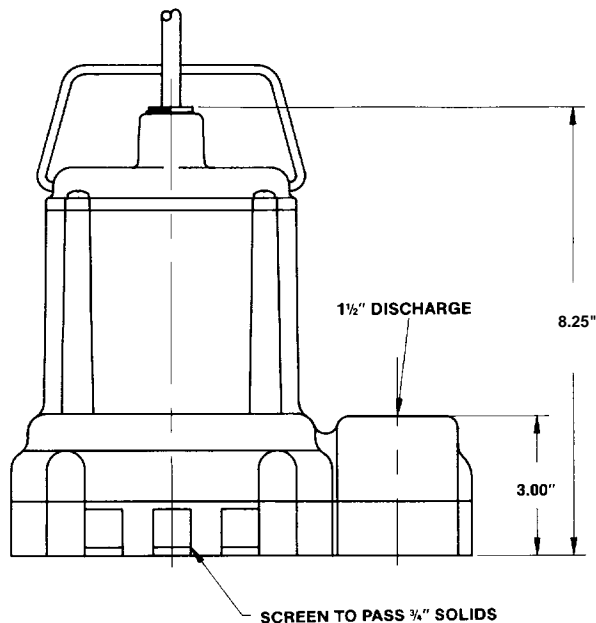

Little GIANT[®] Pump Company

**Eliminator Series
Sump/Effluent Pumps**

8E SERIES

Features

- Handles liquids and solid waste materials up to 3/4" diameter.
- Cast iron pump housing with protective epoxy coating for corrosion resistance
- Oil-filled motor housing for lifetime lubrication and rapid heat dissipation
- Stainless steel fasteners
- Mechanical seals (stainless steel spring, nitrile parts, Carbon and ceramic faces)
- Bearings: Upper and Lower Sintered Sleeve
- Thermal overload protection
- Manual and Automatic models
- Automatic operation has 9 to 14 "On" level and 2 to 6 "Off" level range
- All 115 volt models are UL/CSA listed.

Little Giant Pump Co.

8E SERIES SUMP/EFFLUENT PUMP

Specifications

MODEL NO.	ITEM NO.	LISTING	HP	VOLTS	SOLIDS SIZE (Dia. in.)	RUNNING AMPS/WATTS	PERFORMANCE (GPM @ HEAD)				SHUTOFF (Ft.)	P.S.I.	PWR. CRD. (Ft.)	WEIGHT (Lbs.)	DIMENSIONS (HxLxW in.)
							5'	10'	15'	20'					
8E-CIM	509000	UL/CSA	1/3	115	3/4	11/900	52	45	33	—	21	9.1	10	24	8.25 x 9.6 x 6.9
8E-CIA-RFS	509100	UL/CSA	1/3	115	3/4	11/900	52	45	33	—	21	9.1	10	25	8.25 x 9.6 x 6.9
8E-CIM	509050	UL	1/3	230	3/4	6/900	52	45	33	—	21	9.1	12	23	8.25 x 9.6 x 6.9
8E-CIM	509005	UL/CSA	1/3	115	3/4	11/900	52	45	33	—	21	9.1	15	24	8.25 x 9.6 x 6.9
8E-CIA-RFS	509105	UL/CSA	1/3	115	3/4	11/900	52	45	33	—	21	9.1	15	26	8.25 x 9.6 x 6.9
8E-CIA-RFS	509120	UL/CSA	1/3	115	3/4	11/900	52	45	33	—	21	9.1	20	26	8.25 x 9.6 x 6.9
8E-CIM	509125	UL/CSA	1/3	115	3/4	11/900	52	45	33	—	21	9.1	25	25	8.25 x 9.6 x 6.9

All models are 60 Hz.

8E SERIES PUMP PERFORMANCE CURVE

Construction

Motor Housing	Epoxy Coated Cast Iron
Impeller Material	Nylon
Impeller Type	Vortex
Volute	Epoxy Coated Cast Iron
Power Cord	SJTW-A
Mechanical Shaft Seal	Nitrile with carbon and ceramic faces
Fasteners	Stainless Steel
Shaft	Cold Rolled Steel
Bearings	Upper and lower sintered sleeve bearings