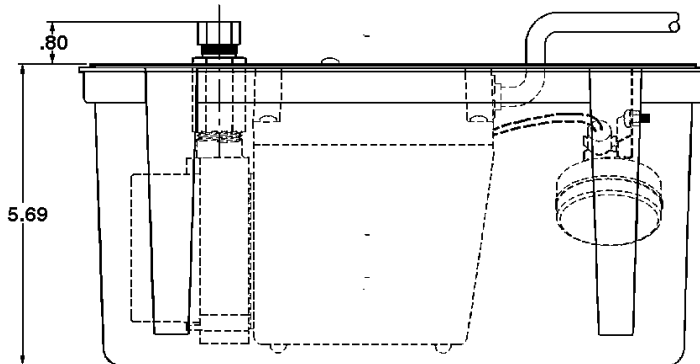

### Construction

- Motor — 1/12 HP
- Intermittent Liquid Temp. up to — 120° F
- Intake — N/A
- Discharge — 1/2" MNPT
- Housing — Epoxy coated cast aluminum
- Cover — Epoxy coated cast aluminum
- Volute — Nylon
- Impeller — Nylon
- Shaft Seal — Nitrile
- Screen — Polyethylene

### Specifications

Model No.	Item No.	Discharge Size	Listing(s)	HP	Volts	Hertz	Amps	Watts	Performance (GPH @ Head)					Shut Off		Pwr. Cord (ft)	Weight (Lbs.)	Height	Length	Width
									1'	3'	5'	10'	20'	Feet	PSI					
34C-SPT	551301	1/2" MNPT		1/12	115	60	3.5	210	310	290	280	250	110	26	11.2	6	6.25	11.00	12.00	6.00
34C-SPT	551311	1/2" MNPT		1/12	230	50/60	1.8	210	310	290	280	250	110	26	11.2	12	6.25	11.00	12.00	6.00