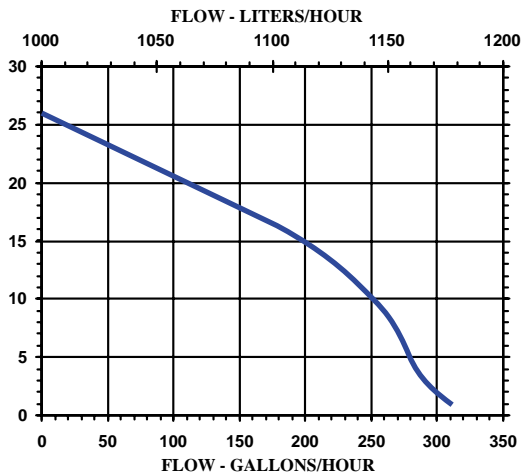

Replacement Parts

Tank	153502
Cover	151420
Float Lever Assy	151312
Check Valve	940003
Volute	103330
Screen	102909
Impeller	104435
Gasket	103601