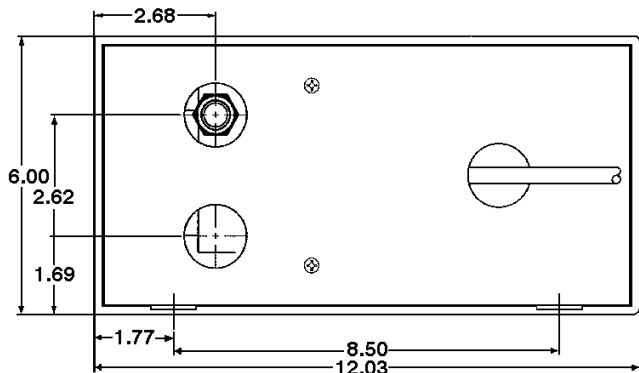

### Features

- Permanently lubricated
- Epoxy coated cast aluminum housing
- Automatic, in-pan design
- Leak proof, rust proof, ABS plastic tank
- 1/2" MNPT discharge with check valve for 1/2" OD rigid-plastic or copper tubing
- 26' max lift

### Construction

- Motor — 1/12 HP
- Intermittent Liquid Temp. up to — 120° F
- Intake — N/A
- Discharge — 1/2" MNPT
- Housing — Epoxy coated cast aluminum
- Cover — Epoxy coated cast aluminum
- Volute — Nylon
- Impeller — Nylon
- Shaft Seal — Nitrile
- Screen — Polyethylene

### Specifications

Model No.	Item No.	Discharge Size	Listing(s)	HP	Volts	Hertz	Amps	Watts	Performance (GPH @ Head)					Shut Off		Pwr. Cord (ft)	Weight (Lbs.)	Height	Length	Width
									1'	3'	5'	10'	20'	Feet	PSI					
34C-SPT	551301	1/2" MNPT		1/12	115	60	3.5	210	310	290	280	250	110	26	11.2	6	6.25	11.00	12.00	6.00
34C-SPT	551311	1/2" MNPT		1/12	230	50/60	1.8	210	310	290	280	250	110	26	11.2	12	6.25	11.00	12.00	6.00