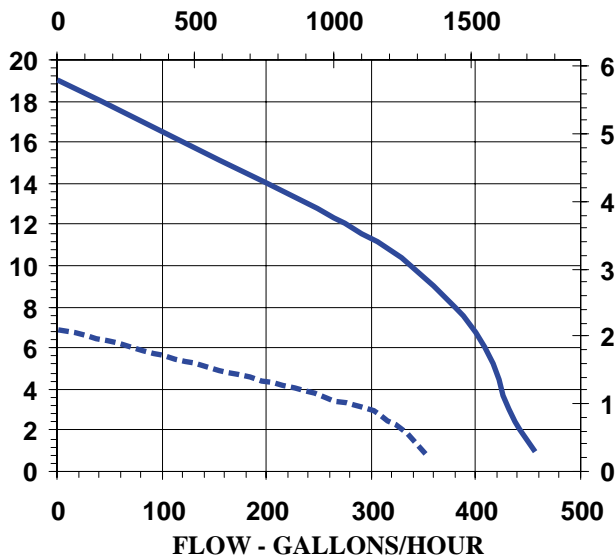

FLOW - LITERS/HOUR

Replacement Parts

ITEM	PART NO.	DESCRIPTION
A	181211	Volute
B	924007	O-Ring
C	921067	Thrust Washer
D	181112	Impeller 3-MDX
D	181111	Impeller 3X-MDX
E	180058	Shaft
F	181311	Backplate
1	920003	Wing Nut
2	901418	Screw
3	180602	Drive Magnet
4	181411	Mtg. Bracket

Note: Parts A-F Contact Fluid.