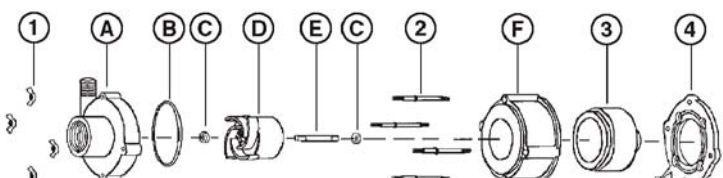

### Replacement Parts

ITEM	PART NO.	DESCRIPTION
A	181203	Volute
B	924007	O-Ring
C	921077	Thrust Washer
D	181144	Impeller
E	180057	Shaft
F	182005	Housing
1	920003	Wing nut
2	911403	Stud, Collared
3	182602	Drive Magnet
4	180037	Mtg. Bracket