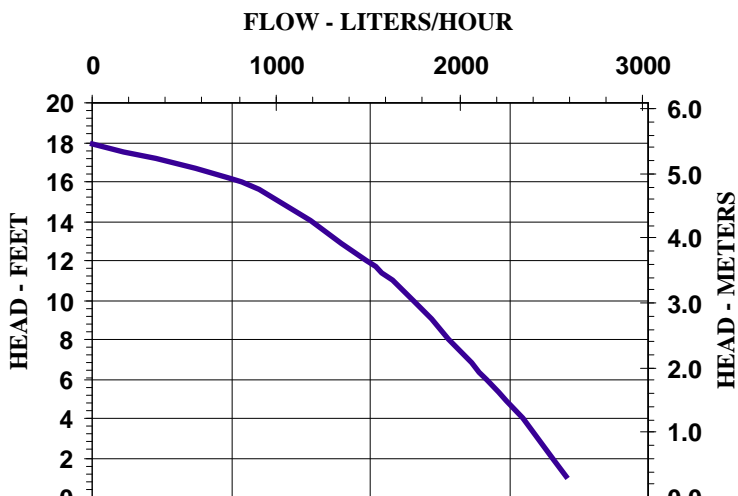

Replacement Parts

ITEM	PART NO.	DESCRIPTION
A	181203	Volute
B	924007	O-Ring
C	921077	Thrust Washer
D	181144	Impeller
E	180057	Shaft
F	182005	Housing
1	920003	Wing nut
2	911403	Stud, Collared
3	182602	Drive Magnet
4	180037	Mtg. Bracket

Note: Parts A-F Contact Fluid.