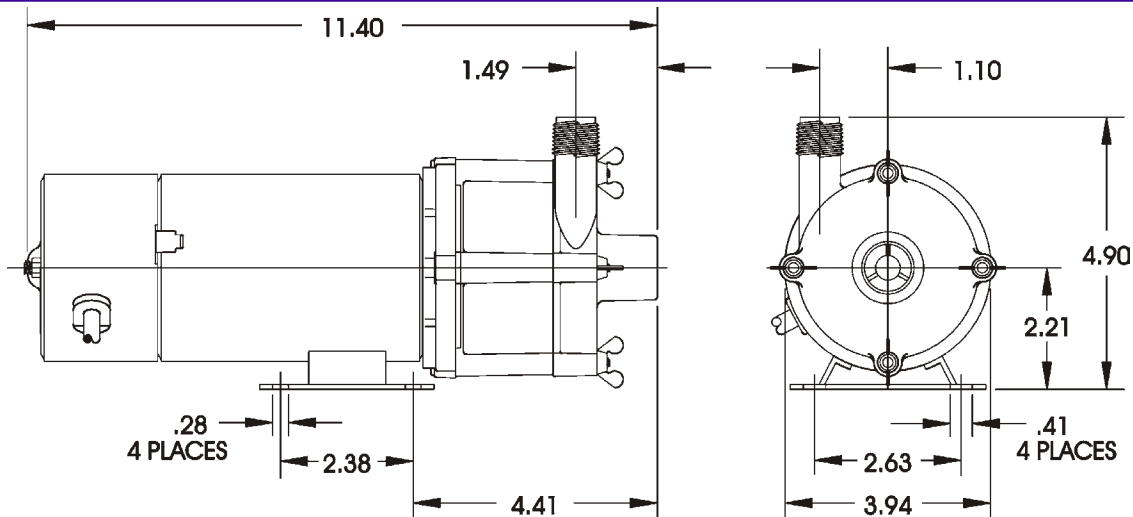

Little Giant Pump Co.

3-MDI-SC

NOTE: Designs and dimensions may vary for various reasons (i.e. type of motor). This information should be used as general guide rather than an unqualified guarantee. Specifications are subject to change without prior notice.

Specifications

Model No.	Item No.	Intake	Discharge	Listing(s)	HP	Volts	Hertz	Amps	Watts	Performance (GPH @ Head)					Shut Off Feet	Pwr. PSI	Pwr. Cord (ft)	Weight (Lbs.)
										1'	4'	6'	10'	12'				
3-MDI-SC	581508	3/4" FNPT	1/2" MNPT	UR/C-CSA	1/15	115	60	0.8	90	690	625	575	470	400	18	7.8	6	9.20