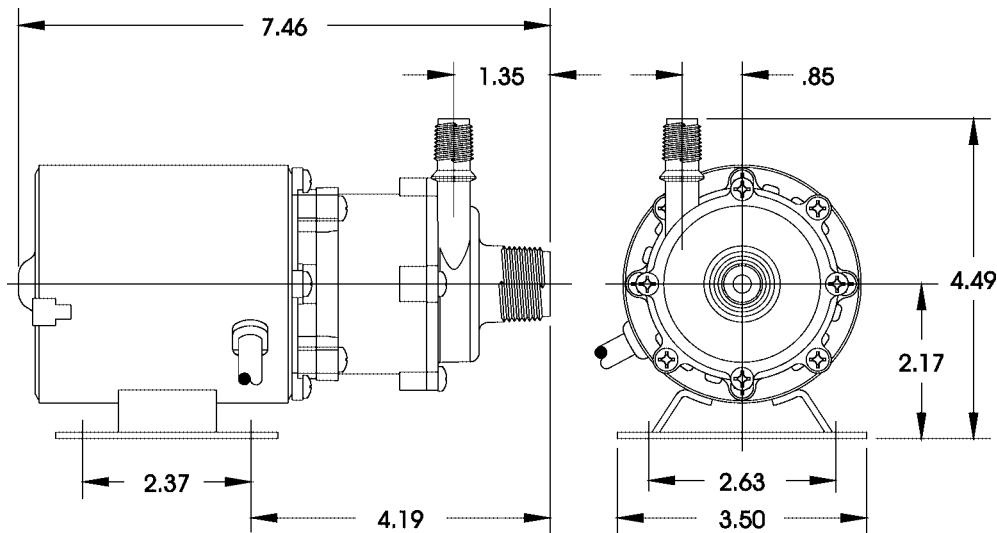

Little Giant Pump Co.

1.5-MDI-SC

NOTE: Designs and dimensions may vary for various reasons (i.e. type of motor). This information should be used as general guide rather than an unqualified guarantee. Specifications are subject to change without prior notice.

Specifications

Model No.	Item No.	Intake	Discharge	Listing(s)	HP	Volts	Hertz	Amps	Watts	Performance (GPH @ Head)				Shut Off Feet	Pwr. PSI	Pwr. Cord (ft)	Weight (Lbs.)
										1'	3'	5'	8'				
1.5-MDI-SC	589201	3/4" MNPT/ 3/8" FNPT	1/4" MNPT	UR/C-CSA	1/35	115	60	1.1	88	325	300	260	200	12.5	5.4	6	4.25