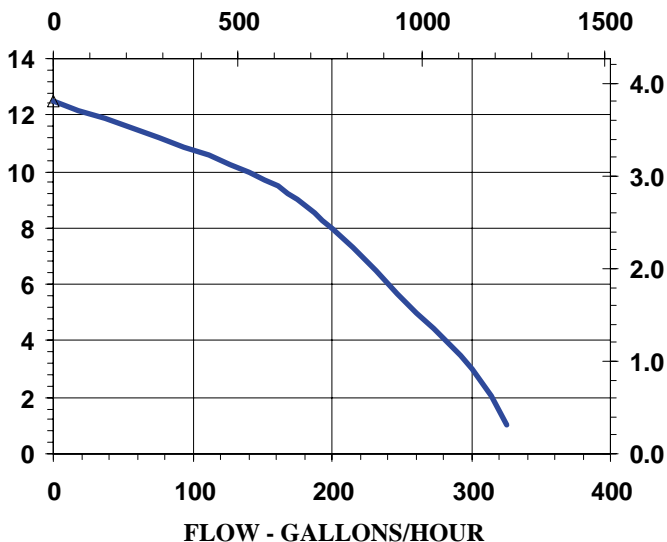

FLOW - LITERS/HOUR

Replacement Parts

ITEM	PART NO.	DESCRIPTION
A	189001	Volute
B	924132	O-Ring
C	921077	Thrust Washer
D	189010	Impeller
E	189042	Shaft
F	189047	Housing
1	901434	Screw
2	902443	Screw
3	189023	Drive Magnet
4	189046	Mtg. Bracket

Note: Parts A-F Contact Fluid.