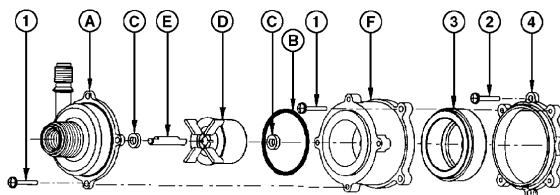

Specifications

Model No.	Item No.	Intake	Discharge	Listing(s)	HP	Volts	Hertz	Amps	Watts	Performance (GPH @ Head)				Shut Off Feet	Pwr. PSI	Pwr. Cord (ft)	Weight (Lbs.)
										1'	3'	5'	8'				
1.5-MDI-SC	589201	3/4" MNPT/ 3/8" FNPT	1/4" MNPT	UR/C-CSA	1/35	115	60	1.1	88	325	300	260	200	12.5	5.4	6	4.25

FLOW - LITERS/HOUR

Replacement Parts

ITEM	PART NO.	DESCRIPTION
A	189001	Volute
B	924132	O-Ring
C	921077	Thrust Washer
D	189010	Impeller
E	189042	Shaft
F	189047	Housing
1	901434	Screw
2	902443	Screw
3	189023	Drive Magnet
4	189046	Mtg. Bracket