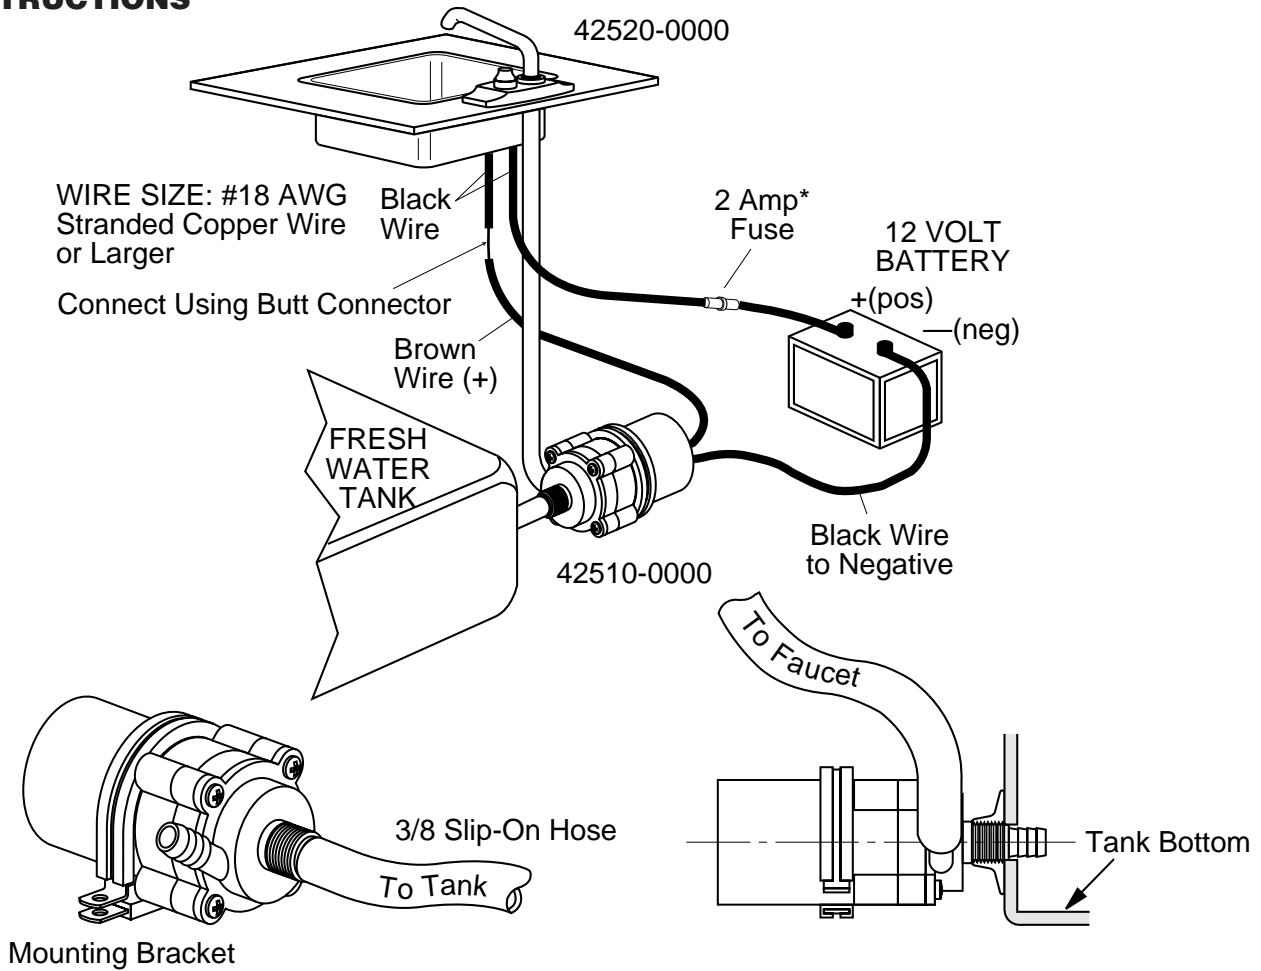

Meets USCG Regulations 183.410 and EN ISO 8846 MARINE for Ignition Protection.

**SPECIFICATIONS - FAUCET**

Switch Rating:	12V DC/5 Amps
Intake Port:	3/8" Barb Hose

\*Customer supplied, not included

**MODEL 42530-0000**

This single outlet water system pump is designed for use in boats, campers and van conversions. This is a centrifugal pump and must be mounted below water level of tank. The electric faucet is operated by a push button switch that frees your hands while washing. Stainless steel spout swings out of the way. ABS plastic base.

**INSTALLATION**

Mount pump below lowest tank water level, or screw into threaded fitting low on tank.

**AIR LOCK**

Air locks (pump runs but no water flows) can occur when the air trapped in the pump cannot escape and be replaced by water from the tank. This can be caused when water collects in a low point of a discharge hose which does not continually rise from the pump to the faucet.

Jabasco

**ITT Industries**  
*Engineered for life*

PumpAgents.com - buy pumps and parts online

**INSTRUCTIONS**

**MOUNTING:** Mount with bracket and connect with slip-on hose below lowest water level or thread into 3/8" bottom tank fitting. Connect 3/8" hose between discharge port of pump and faucet ensuring hose rises continually from pump to faucet.