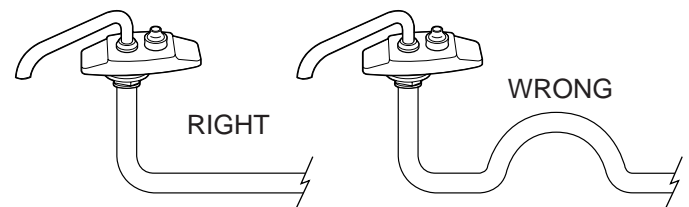

Jabasco

ITT Industries
Engineered for life

PumpAgents.com - buy pumps and parts online