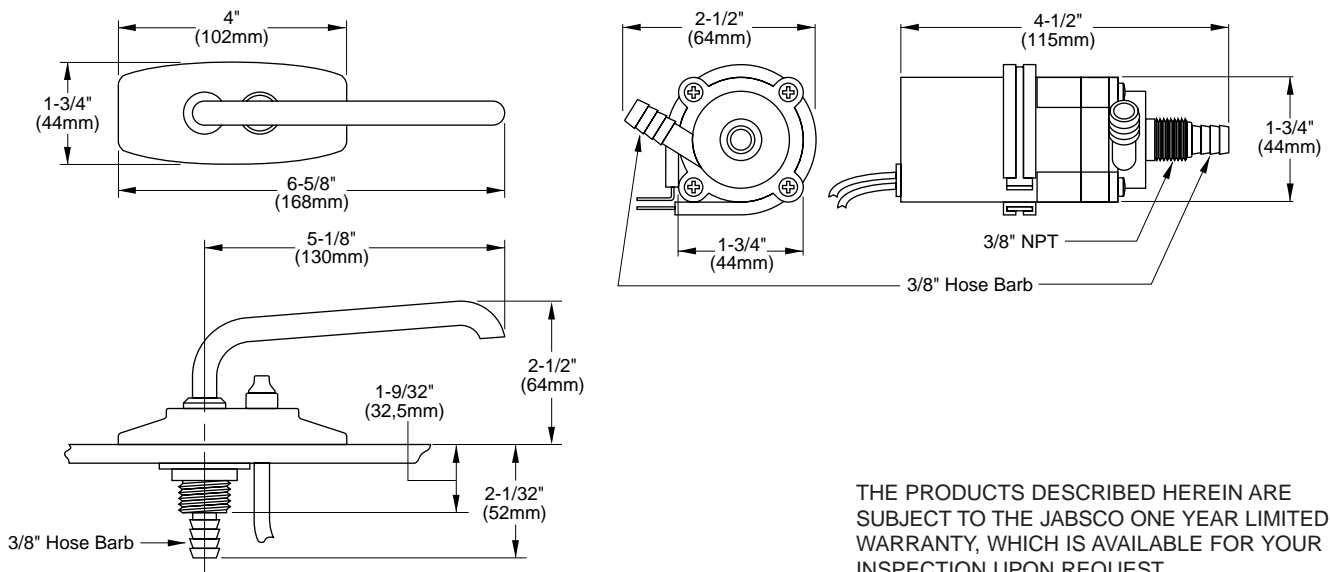

Meets USCG Regulations 183.410 and EN ISO 8846 MARINE for Ignition Protection.

**SPECIFICATIONS - FAUCET**

Switch Rating:	12V DC/5 Amps
Intake Port:	3/8" Barb Hose

\*Customer supplied, not included

**MODEL 42530-0000**

Jabasco

**ITT Industries**  
*Engineered for life*

PumpAgents.com - buy pumps and parts online

**INSTRUCTIONS**

**MOUNTING:** Mount with bracket and connect with slip-on hose below lowest water level or thread into 3/8" bottom tank fitting. Connect 3/8" hose between discharge port of pump and faucet ensuring hose rises continually from pump to faucet.

\*Customer supplied, not included.

**DIMENSIONAL DRAWING**  
Inches (Millimeters)

THE PRODUCTS DESCRIBED HEREIN ARE SUBJECT TO THE JABSCO ONE YEAR LIMITED WARRANTY, WHICH IS AVAILABLE FOR YOUR INSPECTION UPON REQUEST.