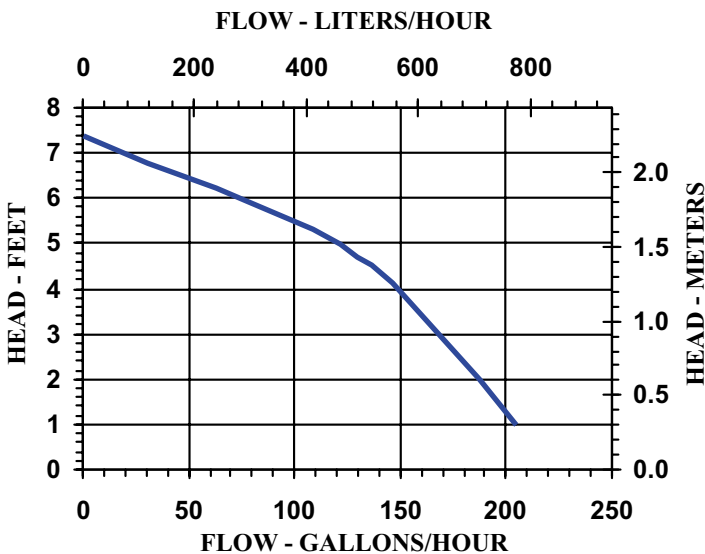

Little GIANT[®]

Pump Company

1 SERIES

Features

- Epoxy coated die-cast aluminum housing
- Oil-filled motor
- 7.4' maximum lift
- 70 watts
- 1/4" MNPT discharge
- Thermal overload protection
(except 501003)
- For submersible use only

Small submersible oil-filled pump with epoxy coated cast aluminum housing. For commercial, industrial and home applications including statuary fountains, water displays, air conditioners, machine tool coolants, and many other applications where liquid must be transferred or recirculated. This compact 205 GPH pump features a 1/4" MNPT discharge, 7.4' shut-off head capability, and screened inlet.

Little Giant Pump Co.

1 SERIES

Specifications

| Model No. | Item No. | Discharge Size | Listing(s) | HP | Volts | Hertz | Amps | Watts | Performance (GPH @ Head) | | | Shut Off | | Pwr. Cord (ft) | Weight (Lbs.) |
|-----------|----------|----------------|------------|-------|-------|-------|------|-------|--------------------------|-----|-----|----------|-----|----------------|---------------|
| | | | | | | | | | 1' | 3' | 5' | Feet | PSI | | |
| 1 | 501003 | 1/4" MNPT | UL | 1/150 | 115 | 60 | 1.1 | 70 | 205 | 168 | 120 | 7.4 | 3.2 | 6 | 3.50 |
| 1 | 501500 | 1/4" MNPT | | 1/150 | 127 | 60 | 1.1 | 70 | 205 | 168 | 120 | 7.4 | 3.2 | 6 | 3.50 |
| 1-T | 501086 | 1/4" MNPT | UL/CSA | 1/150 | 115 | 60 | 1.1 | 70 | 205 | 168 | 120 | 7.4 | 3.2 | 10 | 3.67 |
| 1-Y | 501016 | 1/4" MNPT | UR | 1/150 | 230 | 50/60 | .6/4 | 70 | 205 | 168 | 120 | 7.4 | 3.2 | 12 | 3.83 |