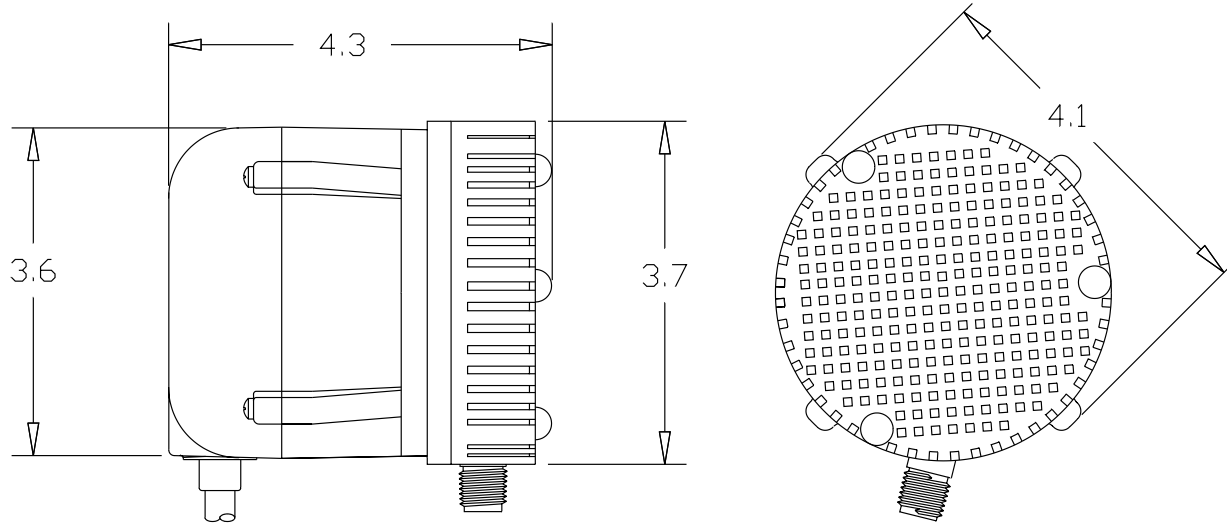

Little GIANT[®]

Pump Company

1 SERIES

Features

- Epoxy coated die-cast aluminum housing
- Oil-filled motor
- 7.4' maximum lift
- 70 watts
- 1/4" MNPT discharge
- Thermal overload protection
(except 501003)
- For submersible use only

Construction

- Motor — 1/150 HP Oil Filled
- Intermittent Liquid Temp. up to — 120° F
- Intake — N/A
- Discharge — 1/4" MNPT
- Housing — Epoxy coated cast aluminum
- Cover — Epoxy coated cast aluminum
- Volute — Polypropylene
- Impeller — Polypropylene
- Shaft Seal — Nitrile
- Screen — Polypropylene

Small submersible oil-filled pump with epoxy coated cast aluminum housing. For commercial, industrial and home applications including statuary fountains, water displays, air conditioners, machine tool coolants, and many other applications where liquid must be transferred or recirculated. This compact 205 GPH pump features a 1/4" MNPT discharge, 7.4' shut-off head capability, and screened inlet.

Little Giant Pump Co.

1 SERIES

Specifications

| Model No. | Item No. | Discharge Size | Listing(s) | HP | Volts | Hertz | Amps | Watts | Performance (GPH @ Head) | | | Shut Off | | Pwr. Cord (ft) | Weight (Lbs.) |
|-----------|----------|----------------|------------|-------|-------|-------|------|-------|--------------------------|-----|-----|----------|-----|----------------|---------------|
| | | | | | | | | | 1' | 3' | 5' | Feet | PSI | | |
| 1 | 501003 | 1/4" MNPT | UL | 1/150 | 115 | 60 | 1.1 | 70 | 205 | 168 | 120 | 7.4 | 3.2 | 6 | 3.50 |
| 1 | 501500 | 1/4" MNPT | | 1/150 | 127 | 60 | 1.1 | 70 | 205 | 168 | 120 | 7.4 | 3.2 | 6 | 3.50 |
| 1-T | 501086 | 1/4" MNPT | UL/CSA | 1/150 | 115 | 60 | 1.1 | 70 | 205 | 168 | 120 | 7.4 | 3.2 | 10 | 3.67 |
| 1-Y | 501016 | 1/4" MNPT | UR | 1/150 | 230 | 50/60 | .6/4 | 70 | 205 | 168 | 120 | 7.4 | 3.2 | 12 | 3.83 |