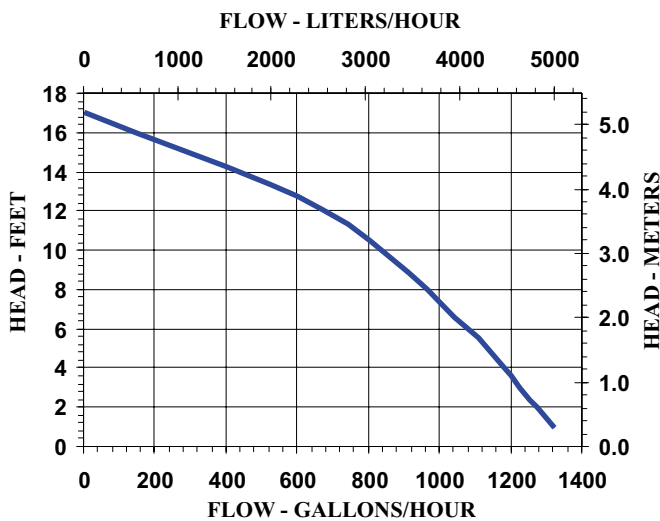

Little Giant Pump Co.
PO Box 12010
Okla. City, OK 73157
Phone: 405.947.2511
Fax: 405.228.1550
www.LittleGiantPump.com