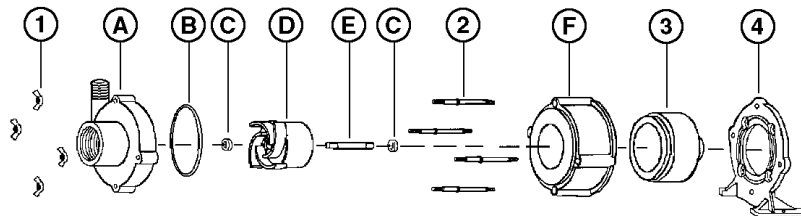

Specifications

Model No.	Item No.	Intake	Discharge	Listing(s)	HP	Volts	Hertz	Amps	Watts	Performance (GPH @ Head)				Shut Off		Pwr. Cord (ft)	Weight (Lbs.)
										1'	3'	6'	12'	Feet	PSI		
4-MDIX-SC	582509	1" FNPT	1" MNPT	UR/C-CSA	1/10	115	60	1.3	145	1325	1225	1080	675	17	7.4	6	9.00

Replacement Parts

ITEM	PART NO.	DESCRIPTION
A	182012	Volute
B	924007	O-Ring
C	921077	Thrust Washer
D	182153	Impeller
E	180057	Shaft
F	182005	Housing
1	920020	Nut
2	911403	Stud, Collared
3	183602	Drive Magnet
4	180037	Mtg. Bracket