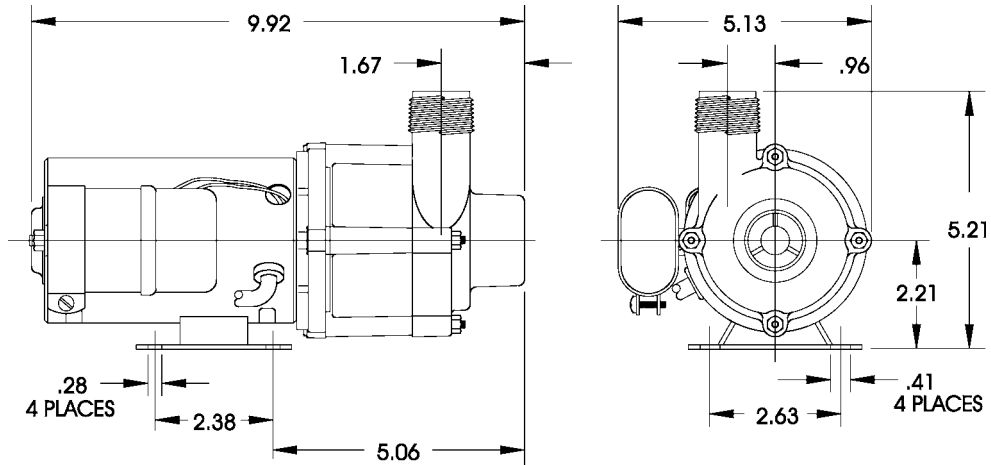

Little Giant Pump Co.

4-MDIX-SC

NOTE: Designs and dimensions may vary for various reasons (i.e. type of motor). This information should be used as general guide rather than an unqualified guarantee. Specifications are subject to change without prior notice.

Specifications

Model No.	Item No.	Intake	Discharge	Listing(s)	HP	Volts	Hertz	Amps	Watts	Performance (GPH @ Head)				Shut Off		Pwr. Cord (ft)	Weight (Lbs.)
										1'	3'	6'	12'	Feet	PSI		
4-MDIX-SC	582509	1" FNPT	1" MNPT	UR/C-CSA	1/10	115	60	1.3	145	1325	1225	1080	675	17	7.4	6	9.00