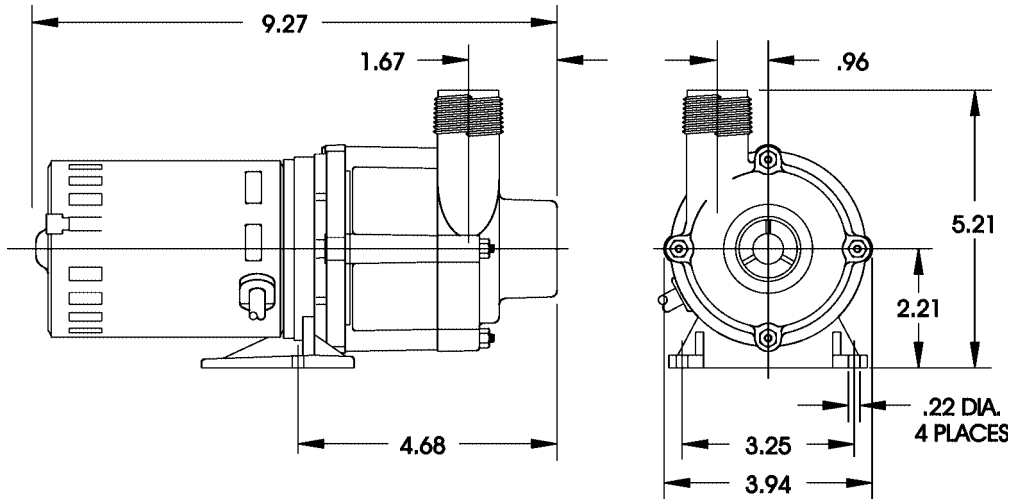

Little Giant Pump Co.

2-MDIX-SC

NOTE: Designs and dimensions may vary for various reasons (i.e. type of motor). This information should be used as general guide rather than an unqualified guarantee. Specifications are subject to change without prior notice.

Specifications

Model No.	Item No.	Intake	Discharge	Listing(s)	HP	Volts	Hertz	Amps	Watts	Performance (GPH @ Head)			Shut Off Feet	Pwr. PSI	Pwr. Cord (ft)	Weight (Lbs.)
										1'	3'	6'				
2-MDIX-SC	580509	1" FNPT	1" MNPT	UR/C-CSA	1/30	115	60	1.5	110	770	640	370	8.1	3.5	6	6.25