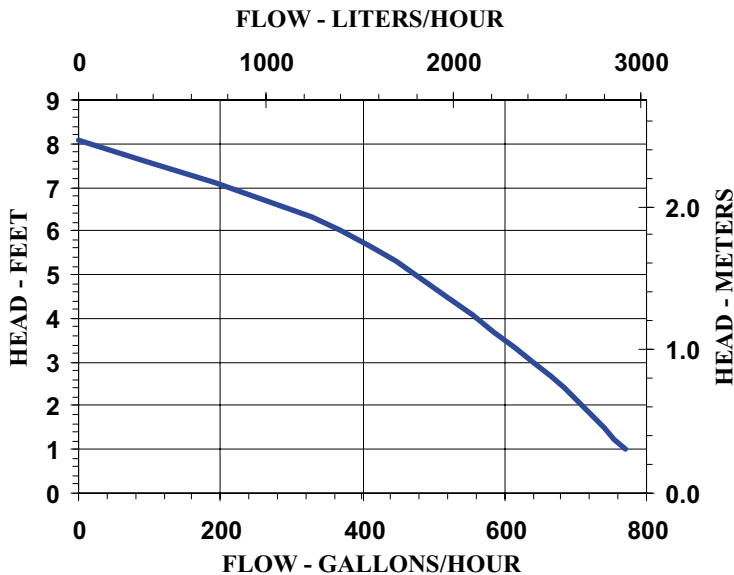

Little Giant Pump Co.
PO Box 12010
Okla. City, OK 73157
Phone: 405.947.2511
Fax: 405.228.1550
www.LittleGiantPump.com