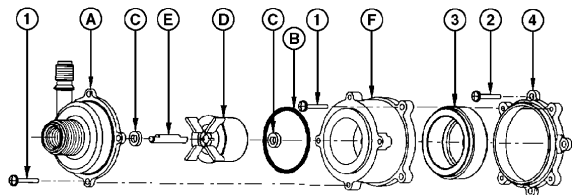

Specifications

Model No.	Item No.	Intake	Discharge	Listing(s)	HP	Volts	Hertz	Amps	Watts	Performance (GPH @ Head)				Shut Off Feet	PSI	Pwr. Cord (ft)	Weight (Lbs.)
										1'	3'	5'	8'				
1.5-MDI-SC	589201	3/4" MNPT/ 3/8" FNPT	1/4" MNPT	UR/C-CSA	1/35	115	60	1.1	88	325	300	260	200	12.5	5.4	6	4.25

Replacement Parts

ITEM	PART NO.	DESCRIPTION
A	189001	Volute
B	924132	O-Ring
C	921077	Thrust Washer
D	189010	Impeller
E	189042	Shaft
F	189047	Housing
1	901434	Screw
2	902443	Screw
3	189023	Drive Magnet
4	189046	Mtg. Bracket