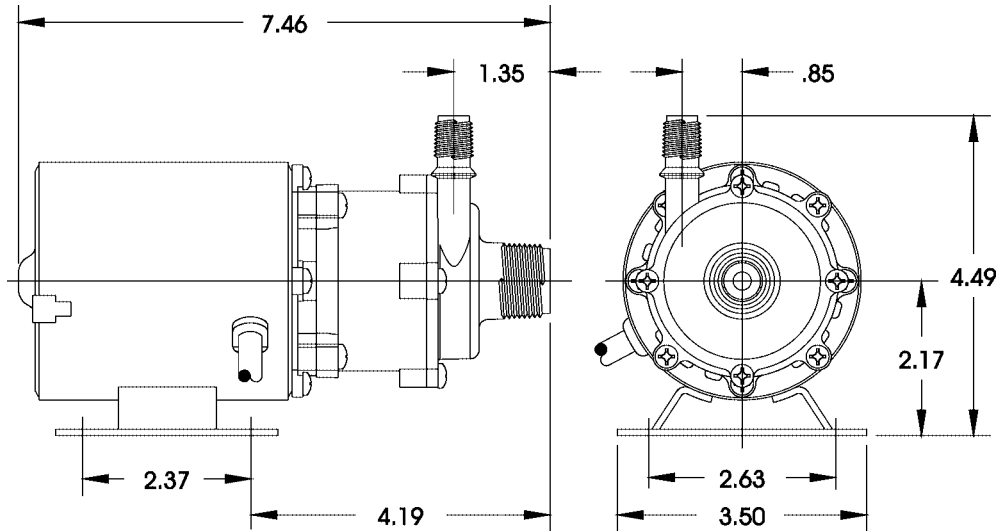

Little Giant Pump Co.

1.5-MDI-SC

NOTE: Designs and dimensions may vary for various reasons (i.e. type of motor). This information should be used as general guide rather than an unqualified guarantee. Specifications are subject to change without prior notice.

Specifications

Model No.	Item No.	Intake	Discharge	Listing(s)	HP	Volts	Hertz	Amps	Watts	Performance (GPH @ Head)				Shut Off Feet	PSI	Pwr. Cord (ft)	Weight (Lbs.)
										1'	3'	5'	8'				
1.5-MDI-SC	589201	3/4" MNPT/ 3/8" FNPT	1/4" MNPT	UR/C-CSA	1/35	115	60	1.1	88	325	300	260	200	12.5	5.4	6	4.25