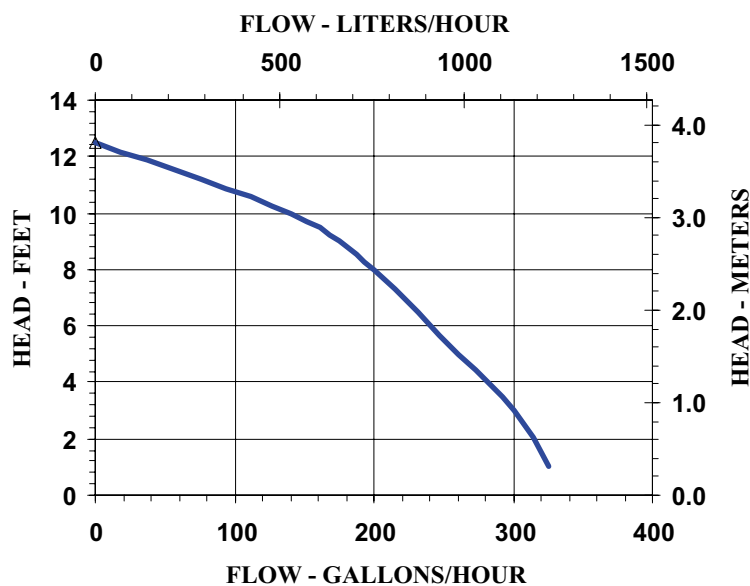

Replacement Parts

ITEM	PART NO.	DESCRIPTION
A	189001	Volute
B	924132	O-Ring
C	921077	Thrust Washer
D	189010	Impeller
E	189042	Shaft
F	189047	Housing
1	901434	Screw
2	902443	Screw
3	189023	Drive Magnet
4	189046	Mtg. Bracket

Note: Parts A-F Contact Fluid.

Little Giant Pump Co.
PO Box 12010
Okla. City, OK 73157
Phone: 405.947.2511
Fax: 405.228.1550
www.LittleGiantPump.com