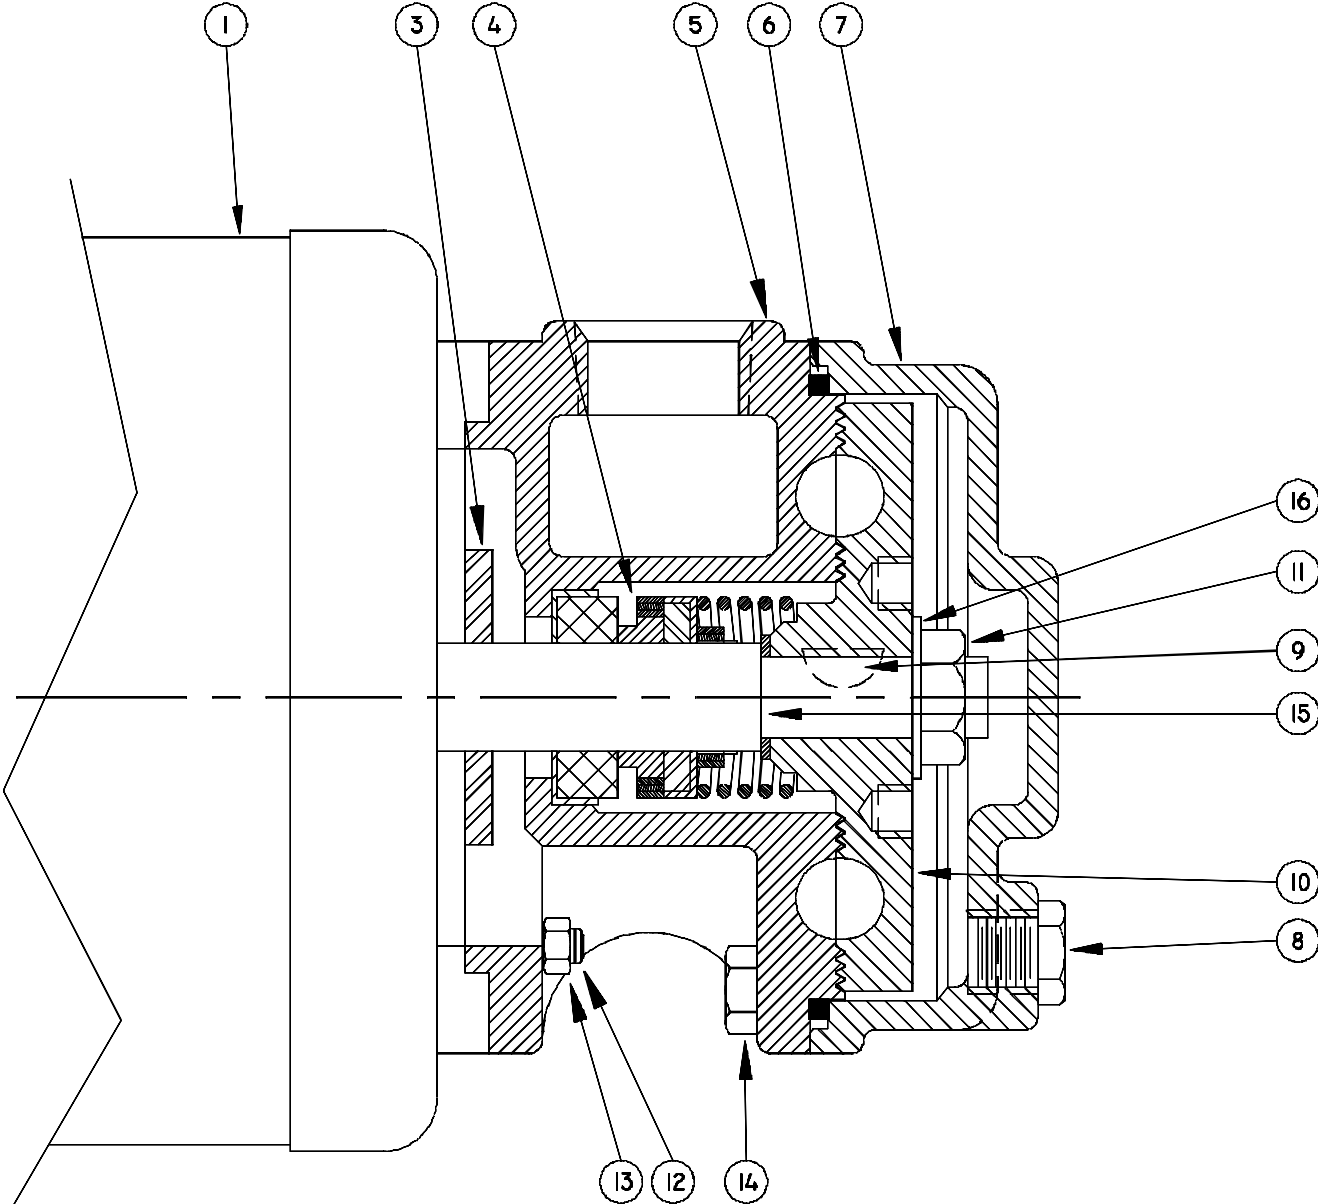

TCCP-70

SERIES: CR CLOSE COUPLED TURBINE PUMPS

SYMBOL NUMBER	PART NUMBER	QTY	DESCRIPTION
1	21765	1	Motor, 1/3 HP - 115V, 1Phase
	21933	1	Motor, 1/3 HP - 230V, 1 Phase
3	03520	1	Slinger Washer
4	21727	1	Mechanical Seal - Buna N
	21914	1	Mechanical Seal - Viton
5	21722-6	1	Raceway
6	21726	1	Seal Ring - Buna N
	21913	1	Seal Ring - Viton

SYMBOL NUMBER	PART NUMBER	QTY	DESCRIPTION
7	21724	1	Cover
8	01691-A	1	Plug, 1/8" NPT
9	21728	1	Shaft Key
10	SA21723-6-1	1	Impeller
11	21725	1	Locknut, Impeller
12	21729	4	Stud
13	21730	4	Nut
14	08169	4	Cap Screw
15	22897	1	Washer
16	23037	1	Washer